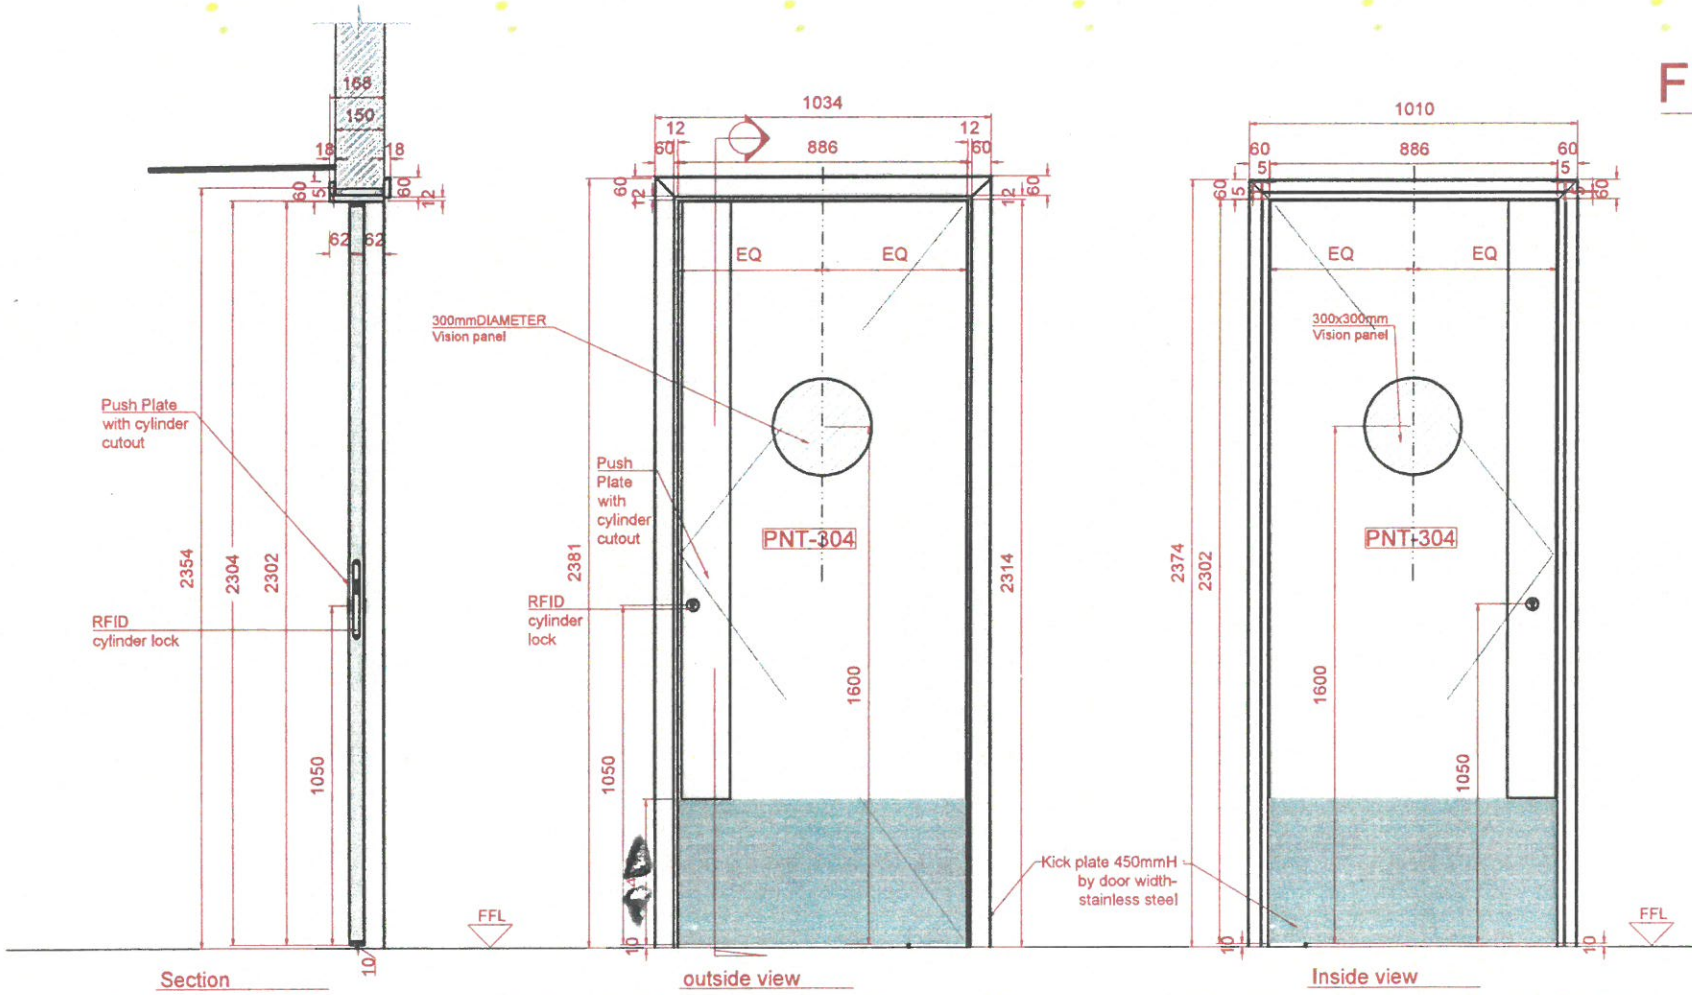

✓ APPROVED

1pc

DC - 1

<b>D9a</b>	MEZZ Employee restaurant / lounge entrance door	
panel Size	930mm W x 2354mm H x 44mm thk	
Finish	LR: Painted to match PNT-304	
Door leaf type	Single door, Double swing Flush door	
Ironmongery & Accessories	Kick plate 450mmH by width of door	Stainless steel
	Double action non hold open floor spring	Stainless steel
	RFID cylinder lock	Stainless steel
	Push plate cylinder cutout 150mm WIDTH by height of door (left/right)	Stainless steel
	Half moon Doorstop 2x	Stainless steel
Location	MEZZ Employee restaurant / lounge entrance	
Total QTY	1	
Fire Rating	NA	
Acoustic	30dB	
Remarks		