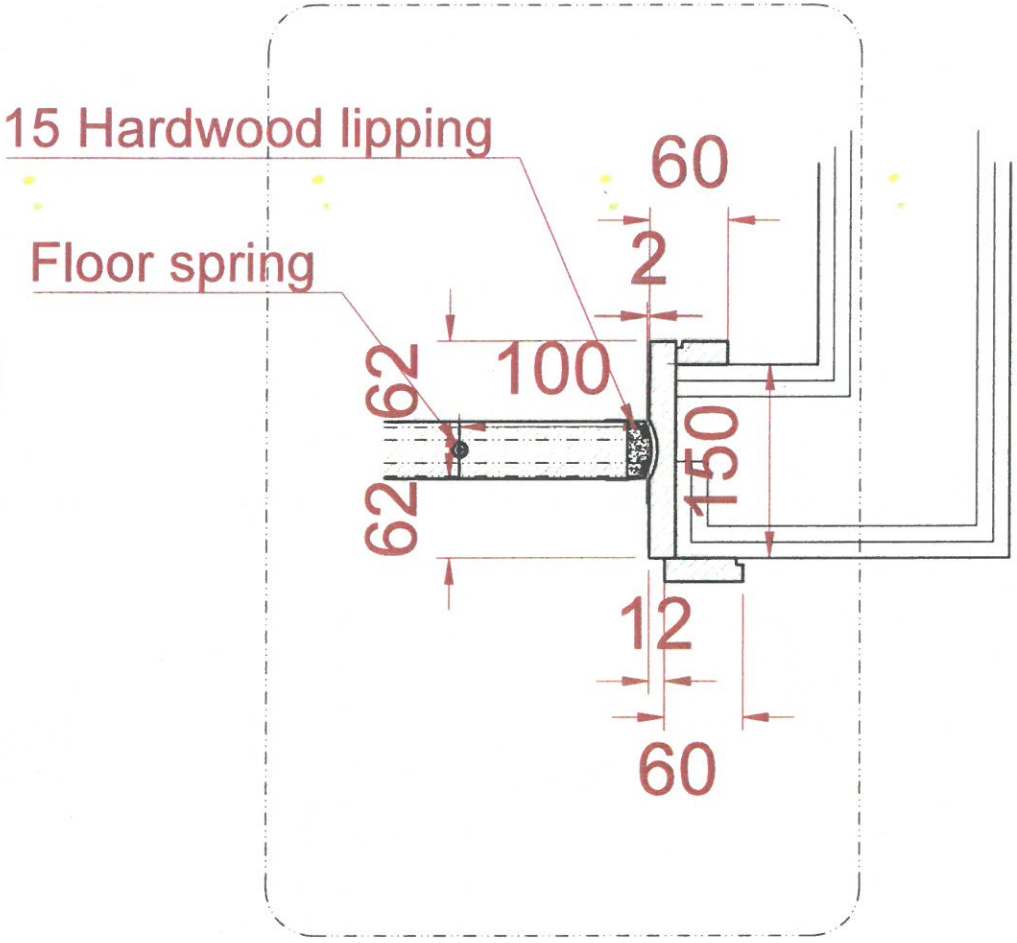

✓ APPROVED

1pc

DC - 1

<b>D9a</b>	MEZZ Employee restaurant / lounge entrance door	
panel Size	930mm W x 2354mm H x 44mm thk	
Finish	LR: Painted to match PNT-304	
Door leaf type	Single door, Double swing Flush door	
Ironmongery & Accessories	Kick plate 450mmH by width of door	Stainless steel
	Double action non hold open floor spring	Stainless steel
	RFID cylinder lock	Stainless steel
	Push plate cylinder cutout 150mm WIDTH by height of door (left/right)	Stainless steel
	Half moon Doorstop 2x	Stainless steel
Location	MEZZ Employee restaurant / lounge entrance	
Total QTY	1	
Fire Rating	NA	
Acoustic	30dB	
Remarks		