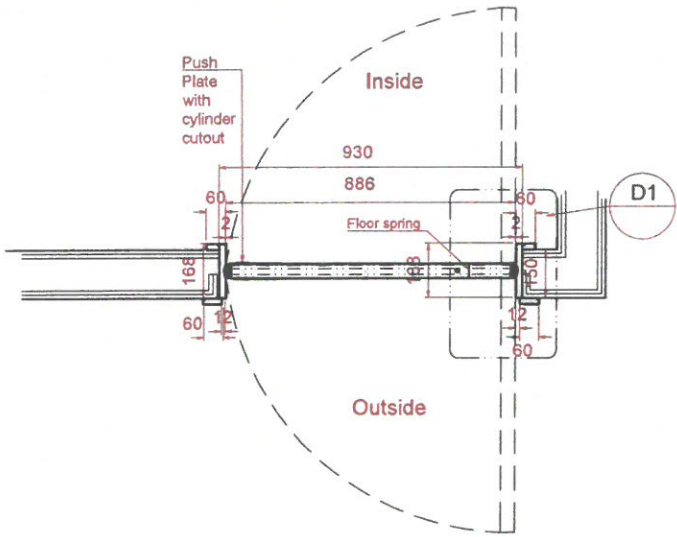

✓ APPROVED

1pc

DC - 1

<b>D9a</b>	MEZZ Employee restaurant / lounge entrance door	
panel Size	930mm W x 2354mm H x 44mm thk	
Finish	LR: Painted to match PNT-304	
Door leaf type	Single door, Double swing Flush door	
Ironmongery & Accessories	Kick plate 450mmH by width of door	Stainless steel
	Double action non hold open floor spring	Stainless steel
	RFID cylinder lock	Stainless steel
	Push plate cylinder cutout 150mm WIDTH by height of door (left/right)	Stainless steel
	Half moon Doorstop 2x	Stainless steel
Location	MEZZ Employee restaurant / lounge entrance	
Total QTY	1	
Fire Rating	NA	
Acoustic	30dB	
Remarks		