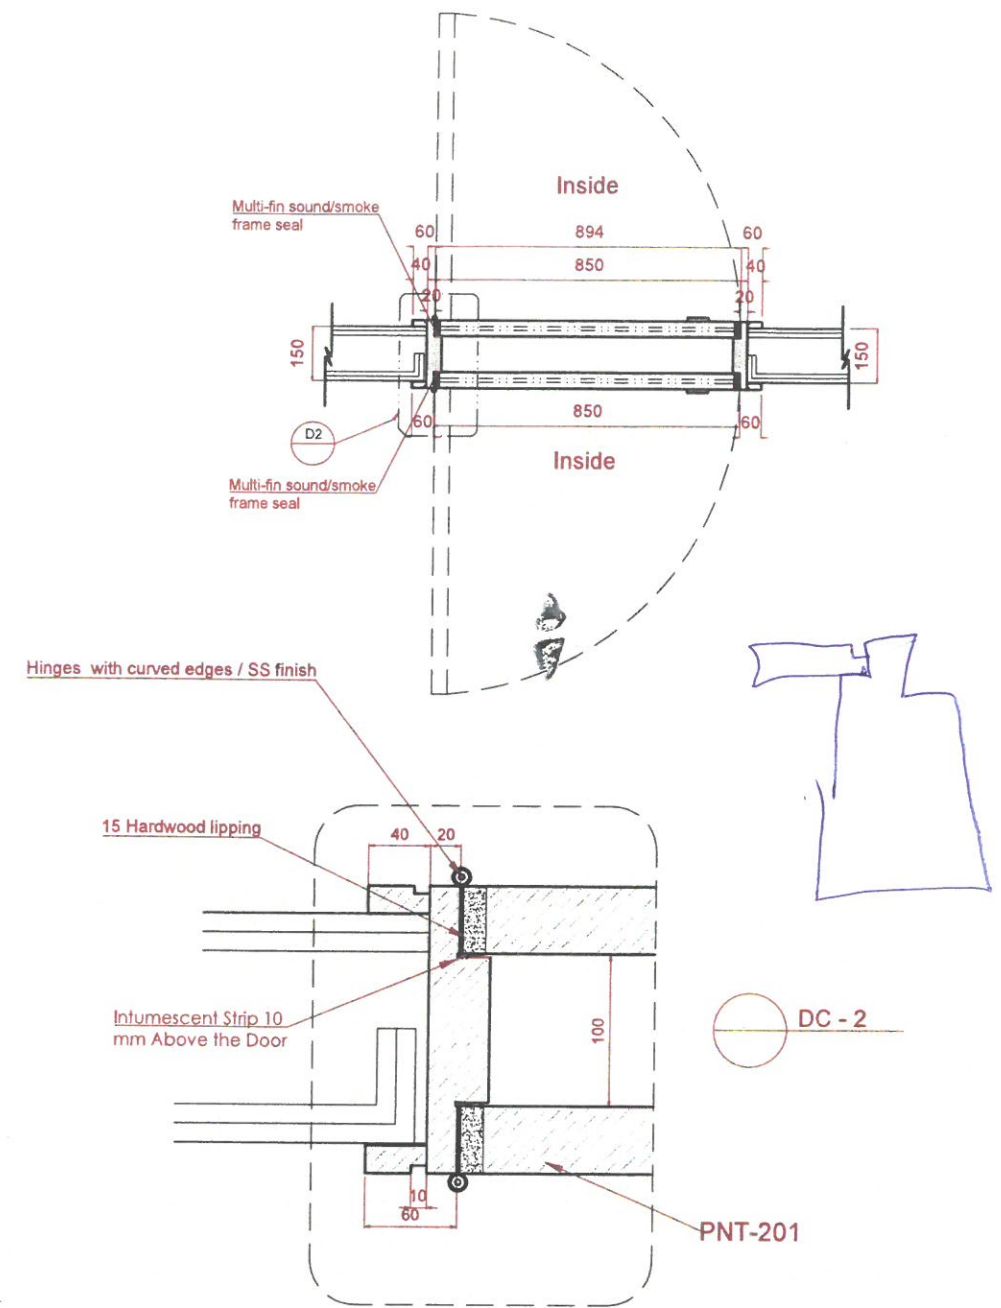

Approved with comments  
 Quantity and to be verified by joiner  
 Size to be verified on site

<b>D5</b>	ACC Inter leading STD rooms	
Panel Size	850 mm W x 2342mm H x 44mm thk	
Finish	Timber panel , Timber frame to match PNT-201	
Door leaf type	Single door, Single swing flush door	
Ironmongery & Accessories	Half moon floor mounted door stop	X2 for each side
	Cylinder : 43mm Half knob cylinder	S/Steel or Chrome
	Hinges Type 2 : Hinges with curved edges	S/Steel or Chrome
	Cylinder Escutcheon : Round Cylinder Escutcheons	S/Steel or Chrome
	Lock : Dead lock	S/Steel or Chrome
Other Accessories : Acoustic seal & Acoustic drop seal	S/Steel or Chrome	
Location	ACC Inter leading STD rooms	
Total QTY	23	
Fire Rating	NA	
Acoustic	NA	
Remarks		