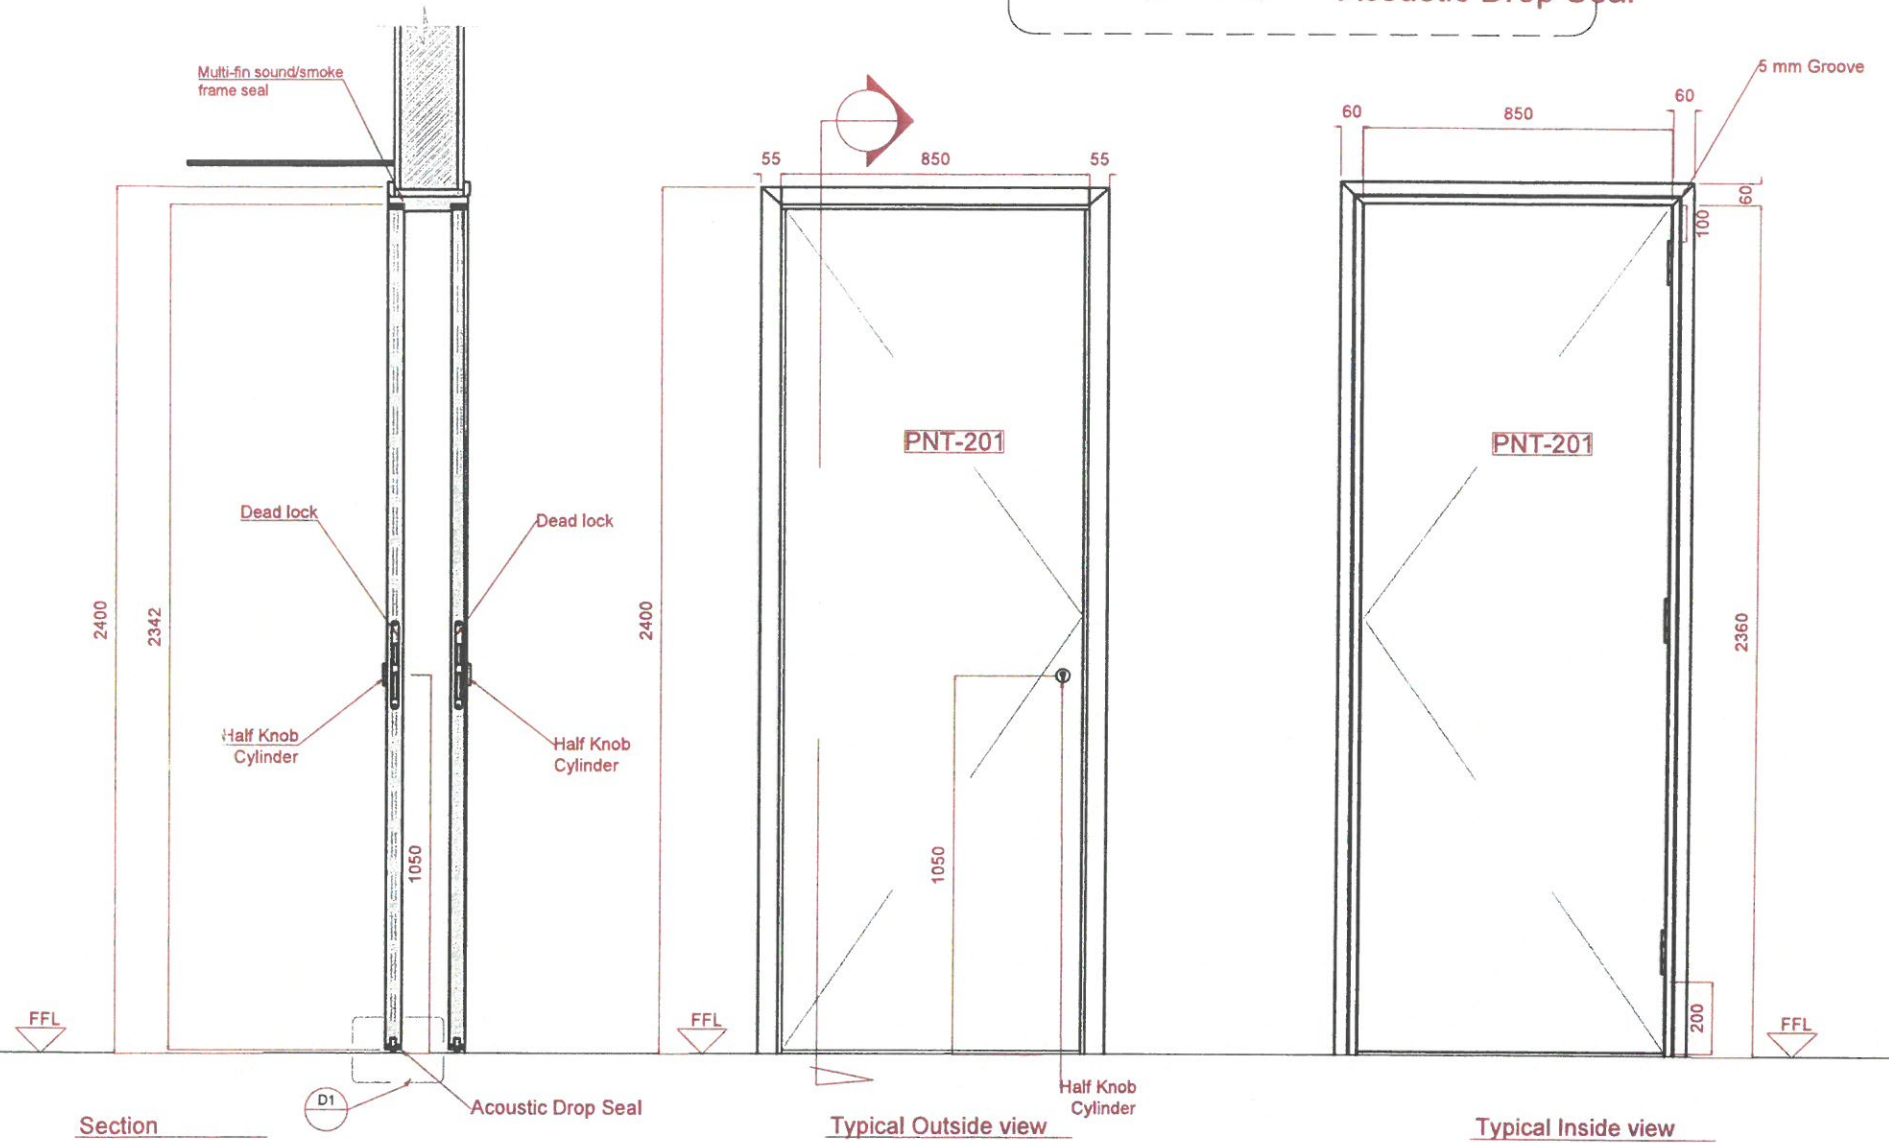

Approved with comments  
 Quantity and to be verified by joiner  
 Size to be verified on site

<b>D5</b>	ACC Inter leading STD rooms	
Panel Size	850 mm W x 2342mm H x 44mm thk	
Finish	Timber panel , Timber frame to match PNT-201	
Door leaf type	Single door, Single swing flush door	
Ironmongery & Accessories	Half moon floor mounted door stop	X2 for each side
	Cylinder : 43mm Half knob cylinder	S/Steel or Chrome
	Hinges Type 2 : Hinges with curved edges	S/Steel or Chrome
	Cylinder Escutcheon : Round Cylinder Escutcheons	S/Steel or Chrome
	Lock : Dead lock	S/Steel or Chrome
Other Accessories : Acoustic seal & Acoustic drop seal	S/Steel or Chrome	
Location	ACC Inter leading STD rooms	
Total QTY	23	
Fire Rating	NA	
Acoustic	NA	
Remarks		