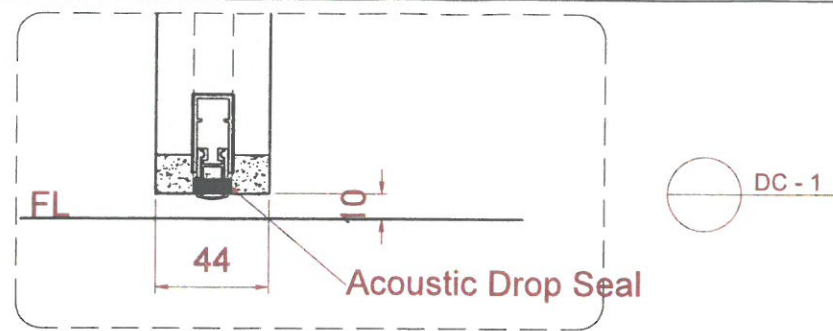

Approved with comments  
 Quantity and to be verified by joiner  
 Size to be verified on site

<b>D5</b>	ACC Inter leading STD rooms	
Panel Size	850 mm W x 2342mm H x 44mm thk	
Finish	Timber panel , Timber frame to match PNT-201	
Door leaf type	Single door, Single swing flush door	
Ironmongery & Accessories	Half moon floor mounted door stop	X2 for each side
	Cylinder : 43mm Half knob cylinder	S/Steel or Chrome
	Hinges Type 2 : Hinges with curved edges	S/Steel or Chrome
	Cylinder Escutcheon : Round Cylinder Escutcheons	S/Steel or Chrome
	Lock : Dead lock	S/Steel or Chrome
Other Accessories : Acoustic seal & Acoustic drop seal	S/Steel or Chrome	
Location	ACC Inter leading STD rooms	
Total QTY	23	
Fire Rating	NA	
Acoustic	NA	
Remarks		