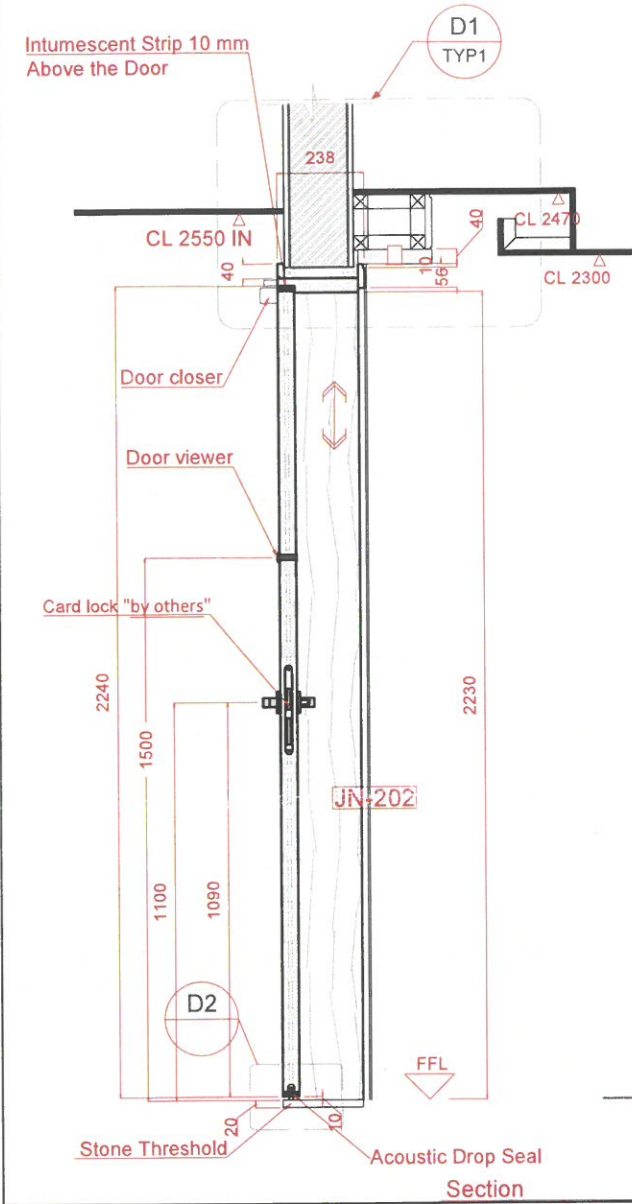

Approved with comments
Size to be verified on site

D4a presidential suite Entrance door

Panel Size	1720 mm W x 2350mm H x 44mm thk	
Finish	Timber panel , Timber frame to match JN-305	
Door leaf type	Double door, double swing flush door	
Ironmongery & Accessories	Hinges Type 2 : Hinges with curved edges	Black Finish
	vingcard Electronic lockset By others	Black Finish
	Pull plate with Handle with card reader	Black Finish
	Door stop type 1	
	Acoustic drop seal	Black Finish
	Rubber seal	Black Finish
	DORMA TS93 GSR Door closer with coordinator	Black Finish
	For JBN to approve ,so we can add	
Location	presidential suite Entrance door	
Total QTY	1	
Fire Rating	NA	
Acoustic	NA	
Remarks		