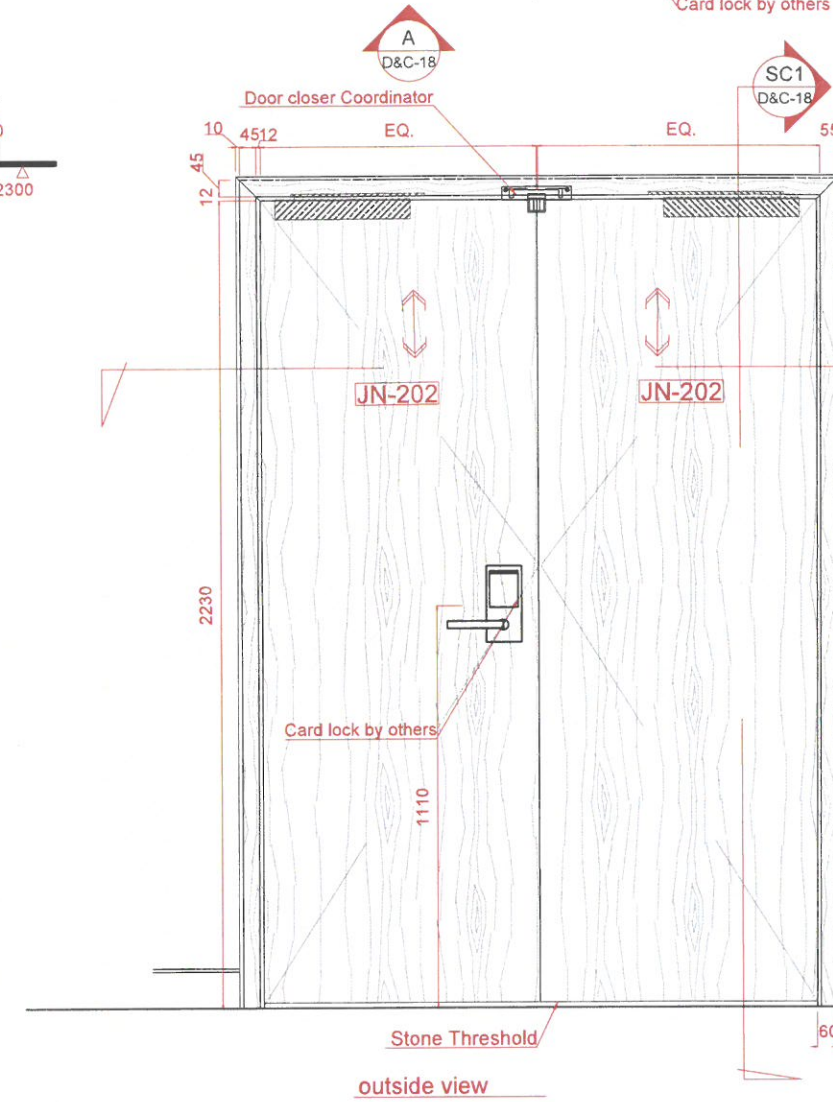

Approved with comments
Size to be verified on site

D4a presidential suite Entrance door

Panel Size	1720 mm W x 2350mm H x 44mm thk	
Finish	Timber panel , Timber frame to match JN-305	
Door leaf type	Double door, double swing flush door	
Ironmongery & Accessories	Hinges Type 2 : Hinges with curved edges	Black Finish
	vingcard Electronic lockset By others	Black Finish
	Pull plate with Handle with card reader	Black Finish
	Door stop type 1	
	Acoustic drop seal	Black Finish
	Rubber seal	Black Finish
	DORMA TS93 GSR Door closer with coordinator	Black Finish
	For JBN to approve ,so we can add	
Location	presidential suite Entrance door	
Total QTY	1	
Fire Rating	NA	
Acoustic	NA	
Remarks		