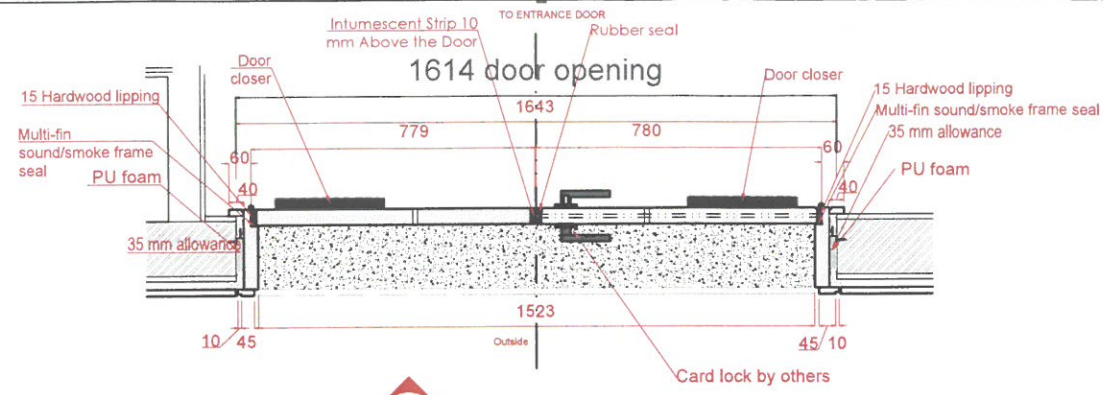

Approved with comments
Size to be verified on site

D4a presidential suite Entrance door

Panel Size	1720 mm W x 2350mm H x 44mm thk	
Finish	Timber panel , Timber frame to match JN-305	
Door leaf type	Double door, double swing flush door	
Ironmongery & Accessories	Hinges Type 2 : Hinges with curved edges	Black Finish
	vingcard Electronic lockset By others	Black Finish
	Pull plate with Handle with card reader	Black Finish
	Door stop type 1	
	Acoustic drop seal	Black Finish
	Rubber seal	Black Finish
	DORMA TS93 GSR Door closer with coordinator	Black Finish
	For JBN to approve ,so we can add	
Location	presidential suite Entrance door	
Total QTY	1	
Fire Rating	NA	
Acoustic	NA	
Remarks		