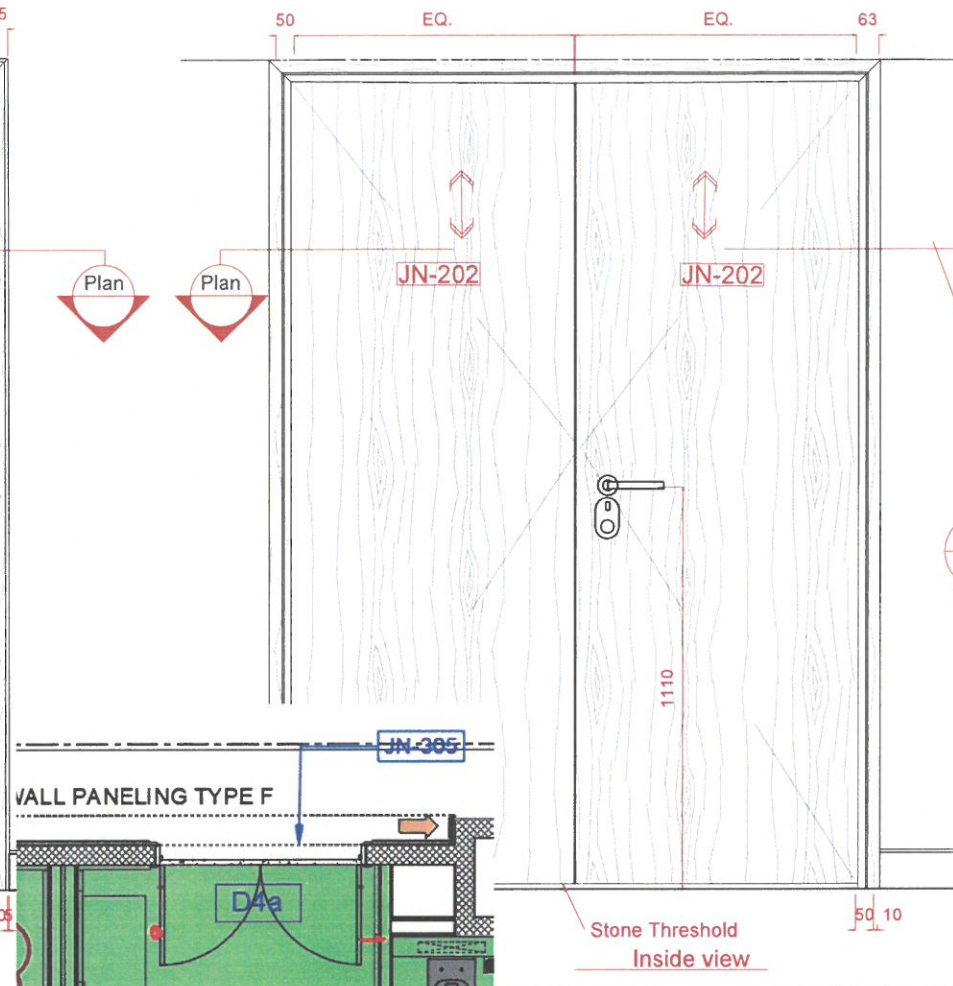

Approved with comments
Size to be verified on site

D4a presidential suite Entrance door

Panel Size	1720 mm W x 2350mm H x 44mm thk	
Finish	Timber panel , Timber frame to match JN-305	
Door leaf type	Double door, double swing flush door	
Ironmongery & Accessories	Hinges Type 2 : Hinges with curved edges	Black Finish
	vingcard Electronic lockset By others	Black Finish
	Pull plate with Handle with card reader	Black Finish
	Door stop type 1	
	Acoustic drop seal	Black Finish
	Rubber seal	Black Finish
	DORMA TS93 GSR Door closer with coordinator	Black Finish
	For JBN to approve ,so we can add	
Location	presidential suite Entrance door	
Total QTY	1	
Fire Rating	NA	
Acoustic	NA	
Remarks		