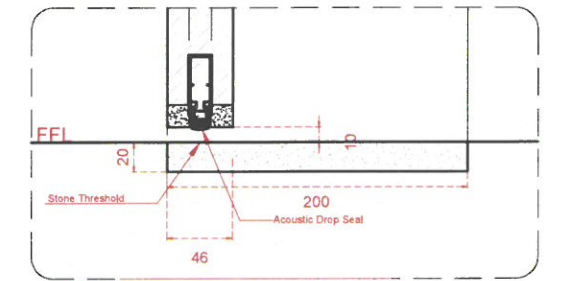

Approved with comments
Size to be verified on site

D4a presidential suite Entrance door

Panel Size	1720 mm W x 2350mm H x 44mm thk	
Finish	Timber panel , Timber frame to match JN-305	
Door leaf type	Double door, double swing flush door	
Ironmongery & Accessories	Hinges Type 2 : Hinges with curved edges	Black Finish
	vingcard Electronic lockset By others	Black Finish
	Pull plate with Handle with card reader	Black Finish
	Door stop type 1	
	Acoustic drop seal	Black Finish
	Rubber seal	Black Finish
	DORMA TS93 GSR Door closer with coordinator	Black Finish
	For JBN to approve ,so we can add	
Location	presidential suite Entrance door	
Total QTY	1	
Fire Rating	NA	
Acoustic	NA	
Remarks		