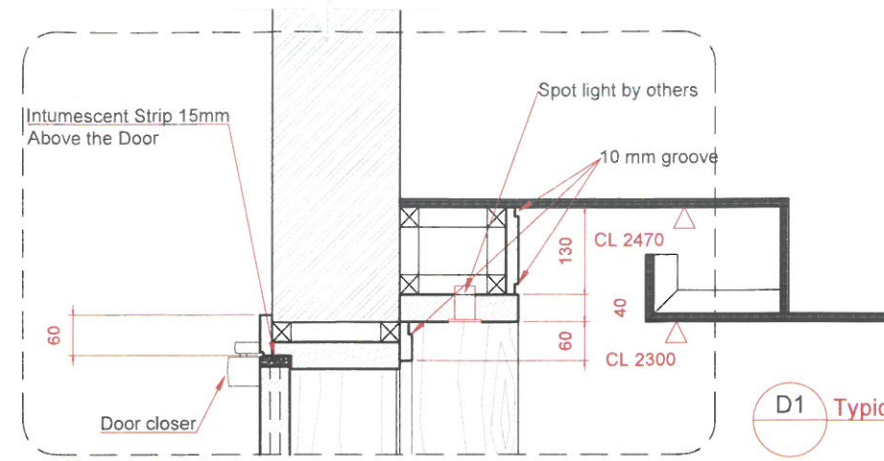

Approved with comments
Size to be verified on site

D4a presidential suite Entrance door

Panel Size	1720 mm W x 2350mm H x 44mm thk	
Finish	Timber panel , Timber frame to match JN-305	
Door leaf type	Double door, double swing flush door	
Ironmongery & Accessories	Hinges Type 2 : Hinges with curved edges	Black Finish
	vingcard Electronic lockset By others	Black Finish
	Pull plate with Handle with card reader	Black Finish
	Door stop type 1	
	Acoustic drop seal	Black Finish
	Rubber seal	Black Finish
	DORMA TS93 GSR Door closer with coordinator	Black Finish
	For JBN to approve ,so we can add	
Location	presidential suite Entrance door	
Total QTY	1	
Fire Rating	NA	
Acoustic	NA	
Remarks		