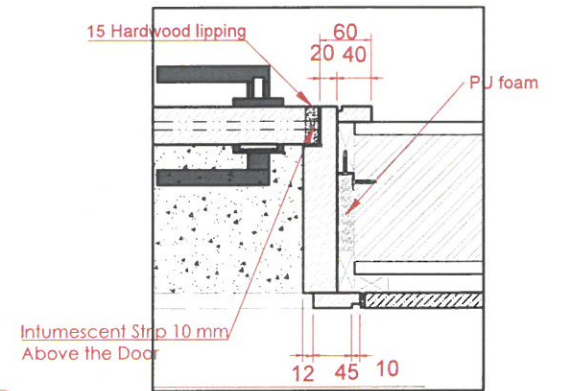

Approved with comments
Size to be verified on site

D4a presidential suite Entrance door

Panel Size	1720 mm W x 2350mm H x 44mm thk	
Finish	Timber panel , Timber frame to match JN-305	
Door leaf type	Double door, double swing flush door	
Ironmongery & Accessories	Hinges Type 2 : Hinges with curved edges	Black Finish
	vingcard Electronic lockset By others	Black Finish
	Pull plate with Handle with card reader	Black Finish
	Door stop type 1	
	Acoustic drop seal	Black Finish
	Rubber seal	Black Finish
	DORMA TS93 GSR Door closer with coordinator	Black Finish
	For JBN to approve ,so we can add	
Location	presidential suite Entrance door	
Total QTY	1	
Fire Rating	NA	
Acoustic	NA	
Remarks		