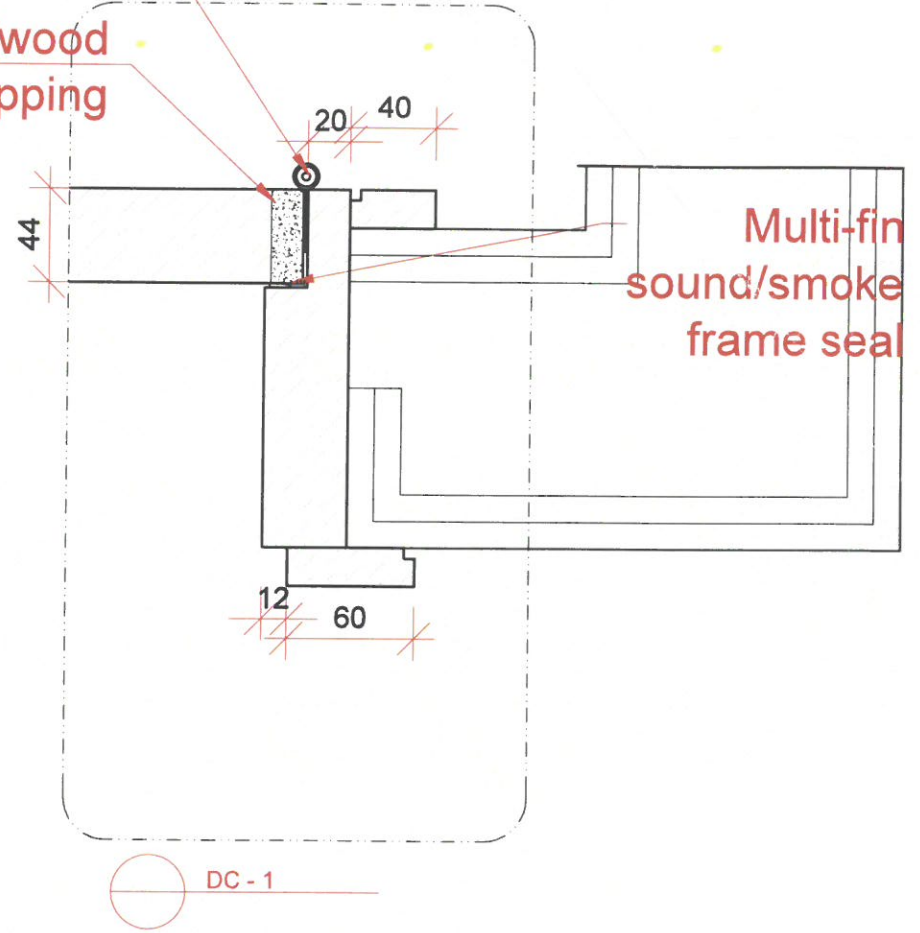

Hinges with curved edges / SS finish

15 Hardwood lipping

Multi-fin sound/smoke frame seal

Kick plate 450mmH by width of door (stainless steel)

DC - 1

D40	Ancillary Building doors	
panel Size	1080mm W x 2100mm H x 44mm thk	
Finish	Painted to match FOH Finish PNT-302	
Door leaf type	Single door, single swing Flush door	
Ironmongery & Accessories	Handles: Front door handle Type 2 - Lever handle	Stainless steel
	RFID cylinder lock	Stainless steel
	Double cylinder grand masterkeyed 70mmL	Stainless steel
	Magnetic Door contact	Stainless steel
	Door closer - Non hold open	Stainless steel
	Hinges Type 2: Hinges with curved edges	Stainless steel
	Half moon Door stop & Kick plate 450mmH by width of door	Stainless steel
Location	BOH toilet	
Total QTY	1	
Fire Rating	NA	
Acoustic	NA	
Remarks		