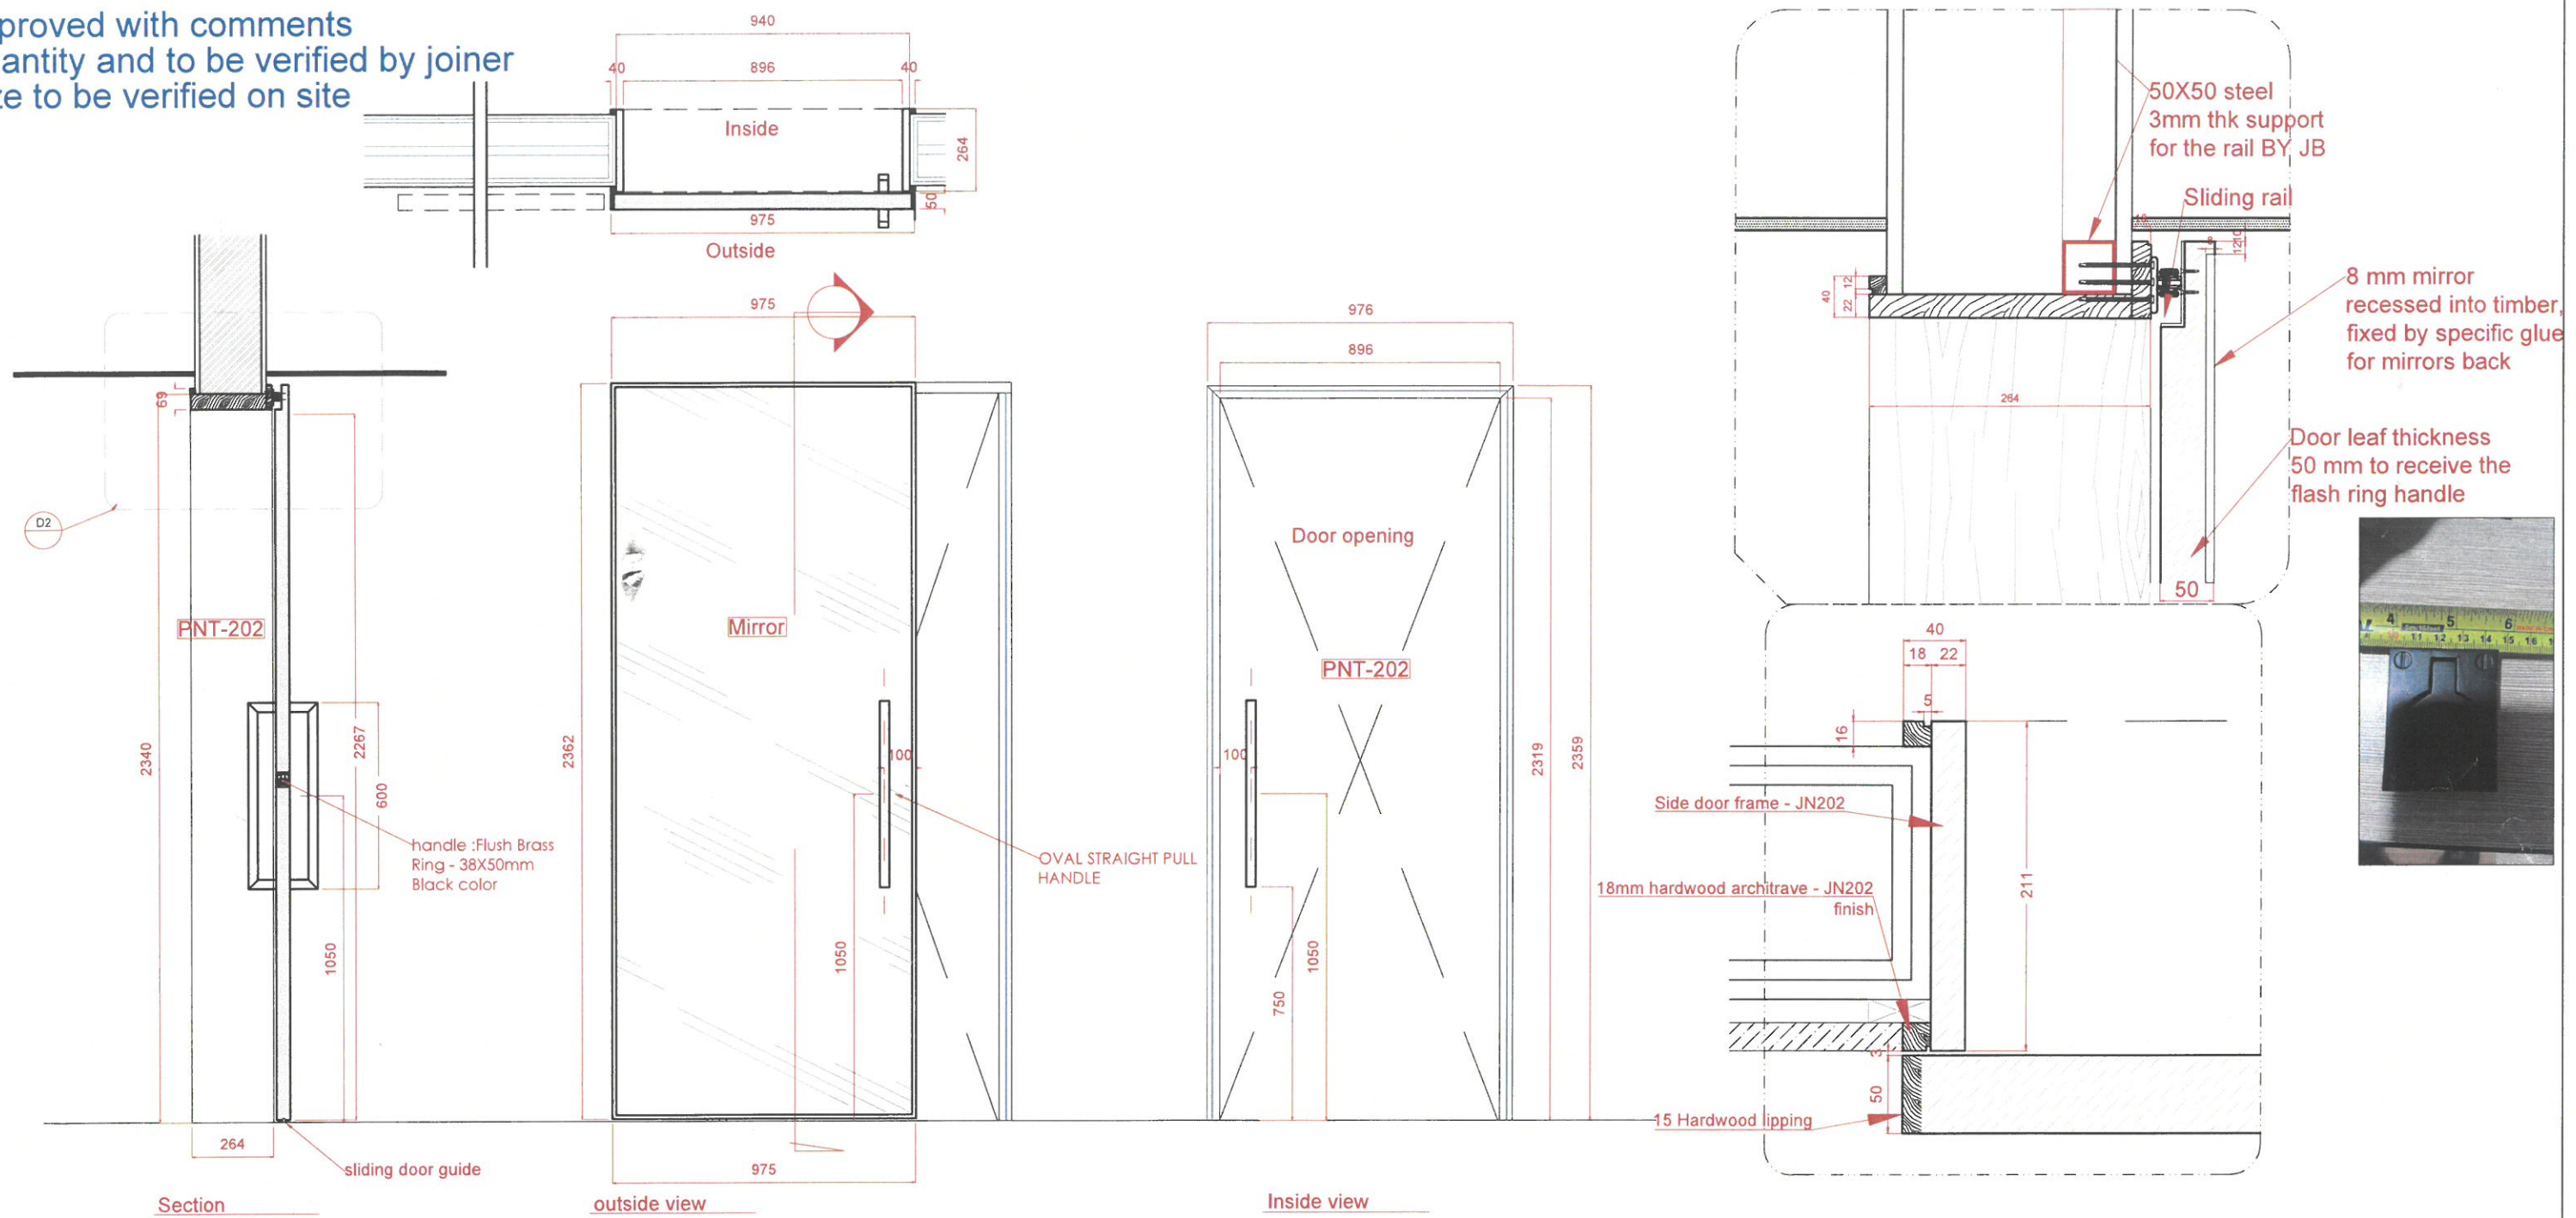

Approved with comments
 Quantity and to be verified by joiner
 Size to be verified on site

D3a	Bathroom door	
panel Size	900 mm W x 2350mm H x 50 mm thk	
Finish	Mirror inset on bedroom side , Painted PNT-202 on bathroom side	
Door leaf type	Single door, Sliding barn door	
Ironmongery & Accessories	Handle :Flush Brass Ring	Black Finish
	Barn sliding door track : Adjustable upper truck slide mechanism with lower runner for sliding barn door	Black Finish
	Handle :Flush Brass Ring	
Location	Accessible bathroom doors/disabled	
Total QTY	2	
Fire Rating	NA	
Acoustic	NA	
Remarks		