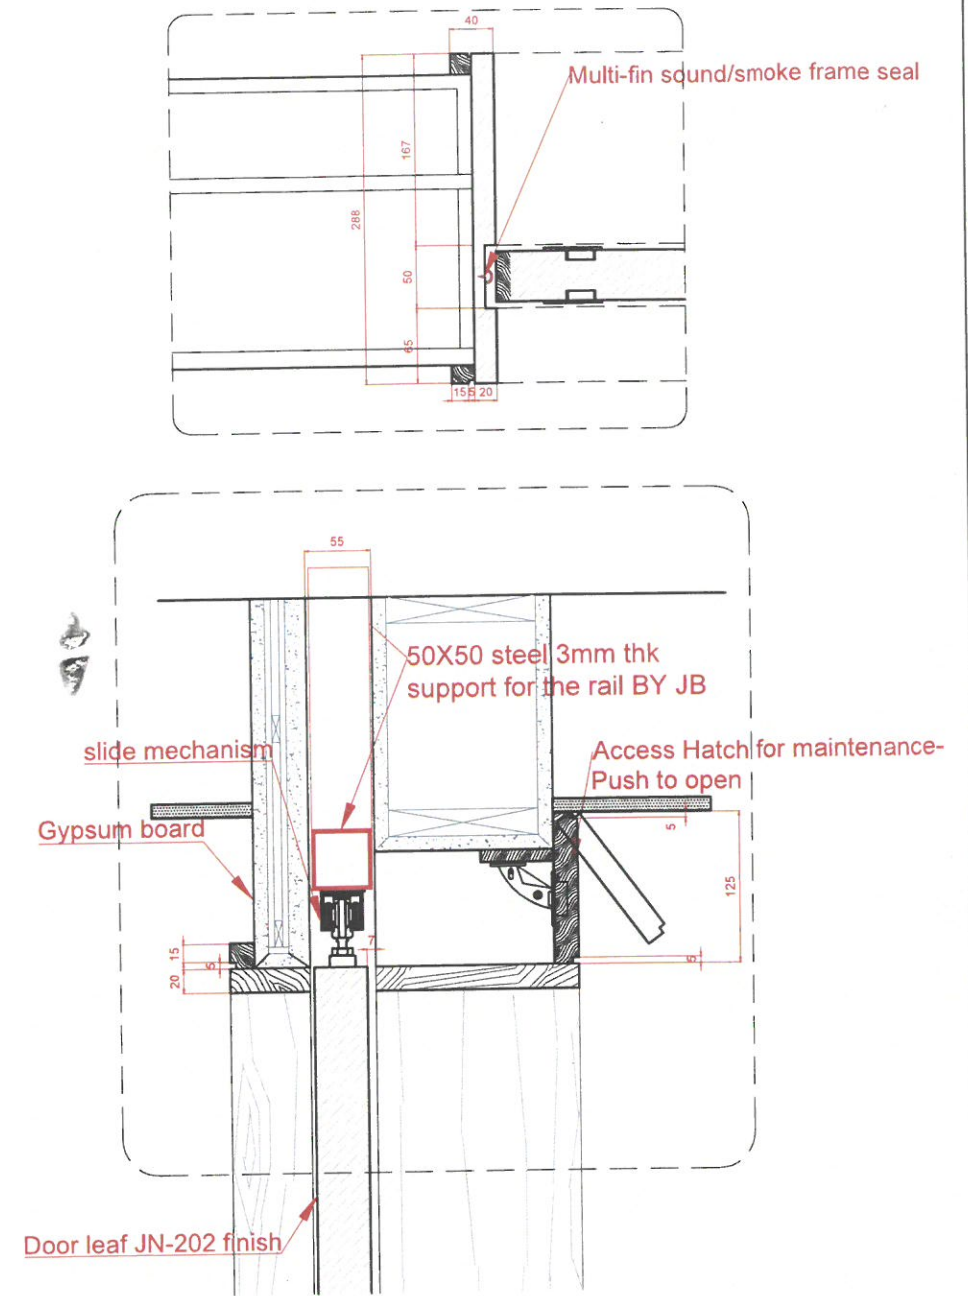

Approved with comments
 Quantity and to be verified by joiner
 Size to be verified on site

D3	ACC Std rooms Bathroom	
panel Size	810 mm W x 2350mm H x 50 mm thk	
Finish	Paninted PNT 202	
Door leaf type	Sliding Pocket door	
Ironmongery & Accessories	Handle : Flush Brass Ring	Black Finish
	Barn sliding door track : Adjustable upper truck slide mechanism with lower runner for sliding barn door	Black Finish
Location	Sliding bathroom door	
Total QTY	126	
Fire Rating	NA	
Acoustic	NA	
Remarks		

Em - 2652 - 280 mtrs
 2653 - 140 sets
 2654 - 140 - pcs

125
 11