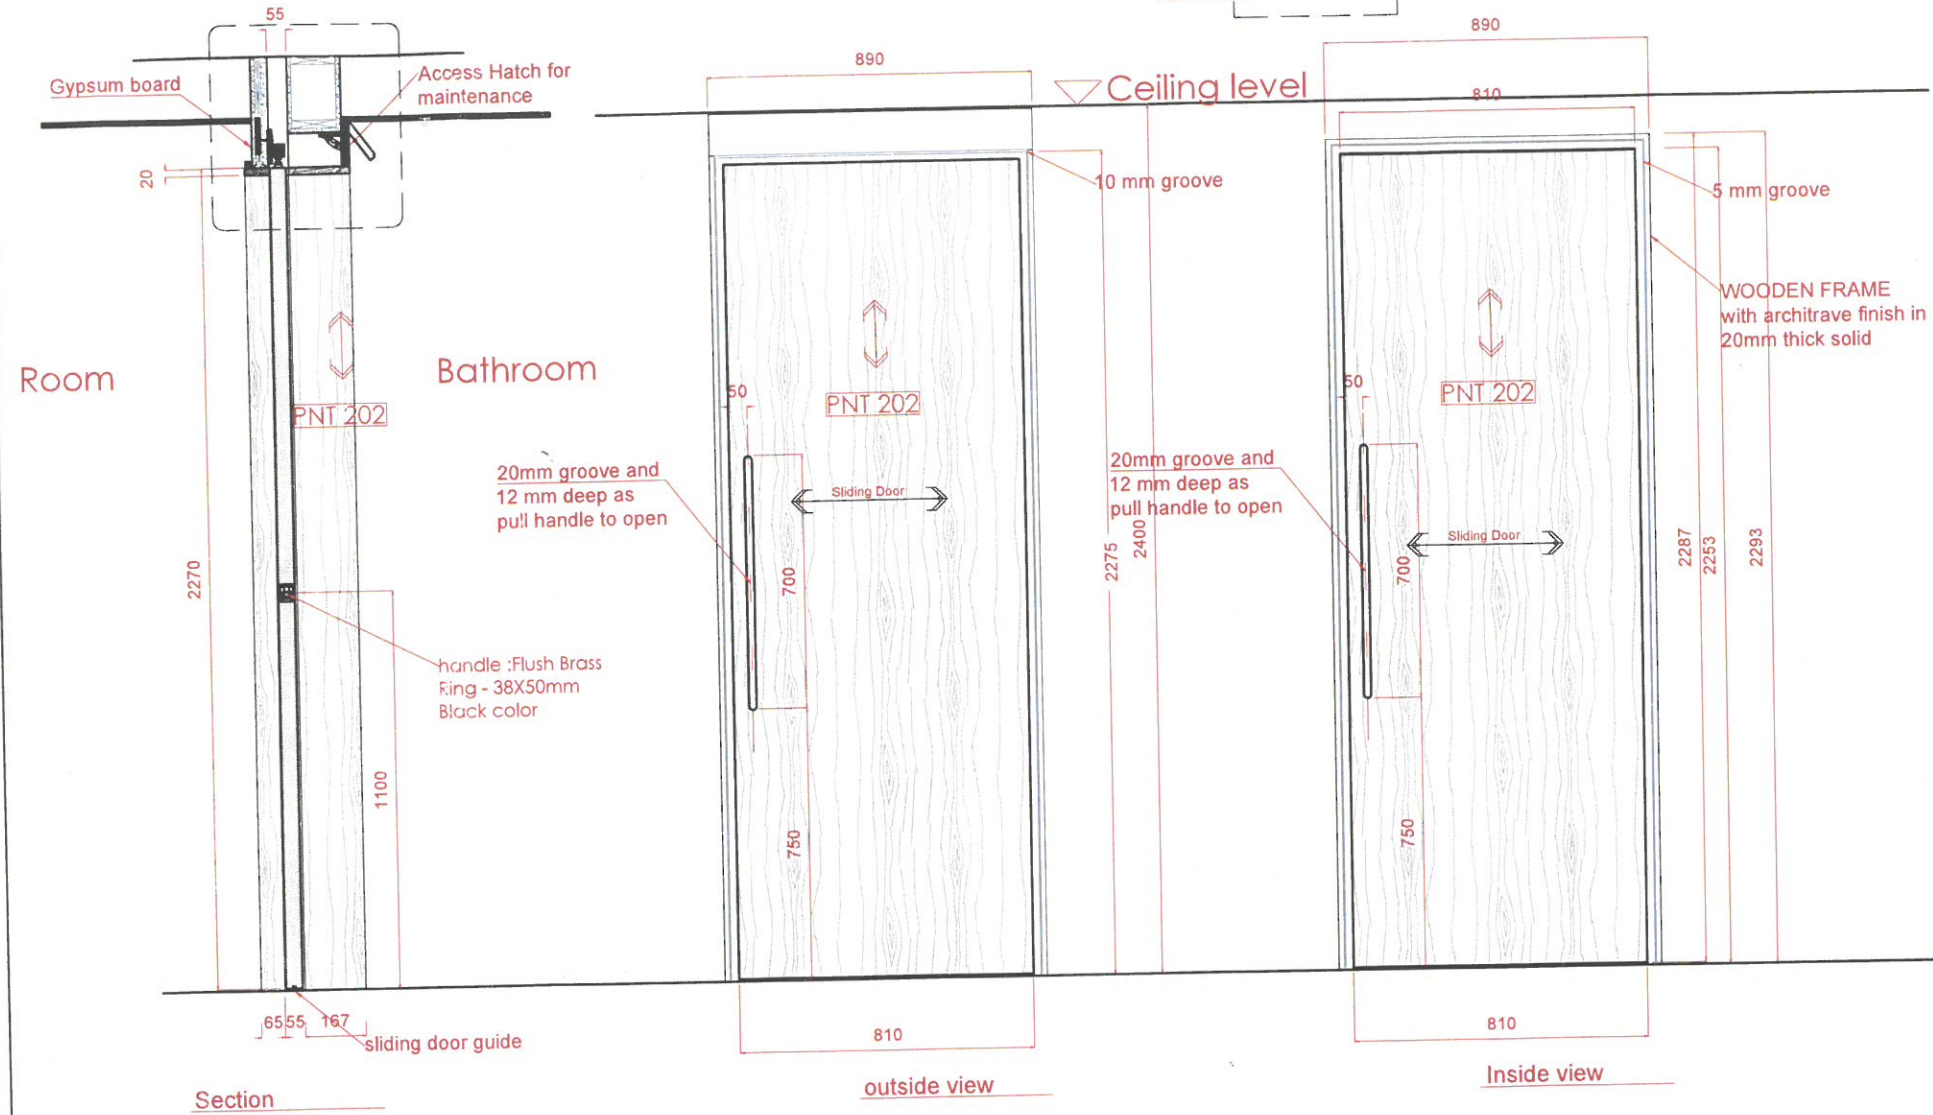

Approved with comments
 Quantity and to be verified by joiner
 Size to be verified on site

D3	ACC Std rooms Bathroom	
panel Size	810 mm W x 2350mm H x 50 mm thk	
Finish	Paninted PNT 202	
Door leaf type	Sliding Pocket door	
Ironmongery & Accessories	Handle : Flush Brass Ring	Black Finish
	Barn sliding door track : Adjustable upper truck slide mechanism with lower runner for sliding barn door	Black Finish
Location	Sliding bathroom door	
Total QTY	126	
Fire Rating	NA	
Acoustic	NA	
Remarks		

Em - 2652 - 280 mtrs
 2653 - 140 sets
 2654 - 140 - pcs

125
 11