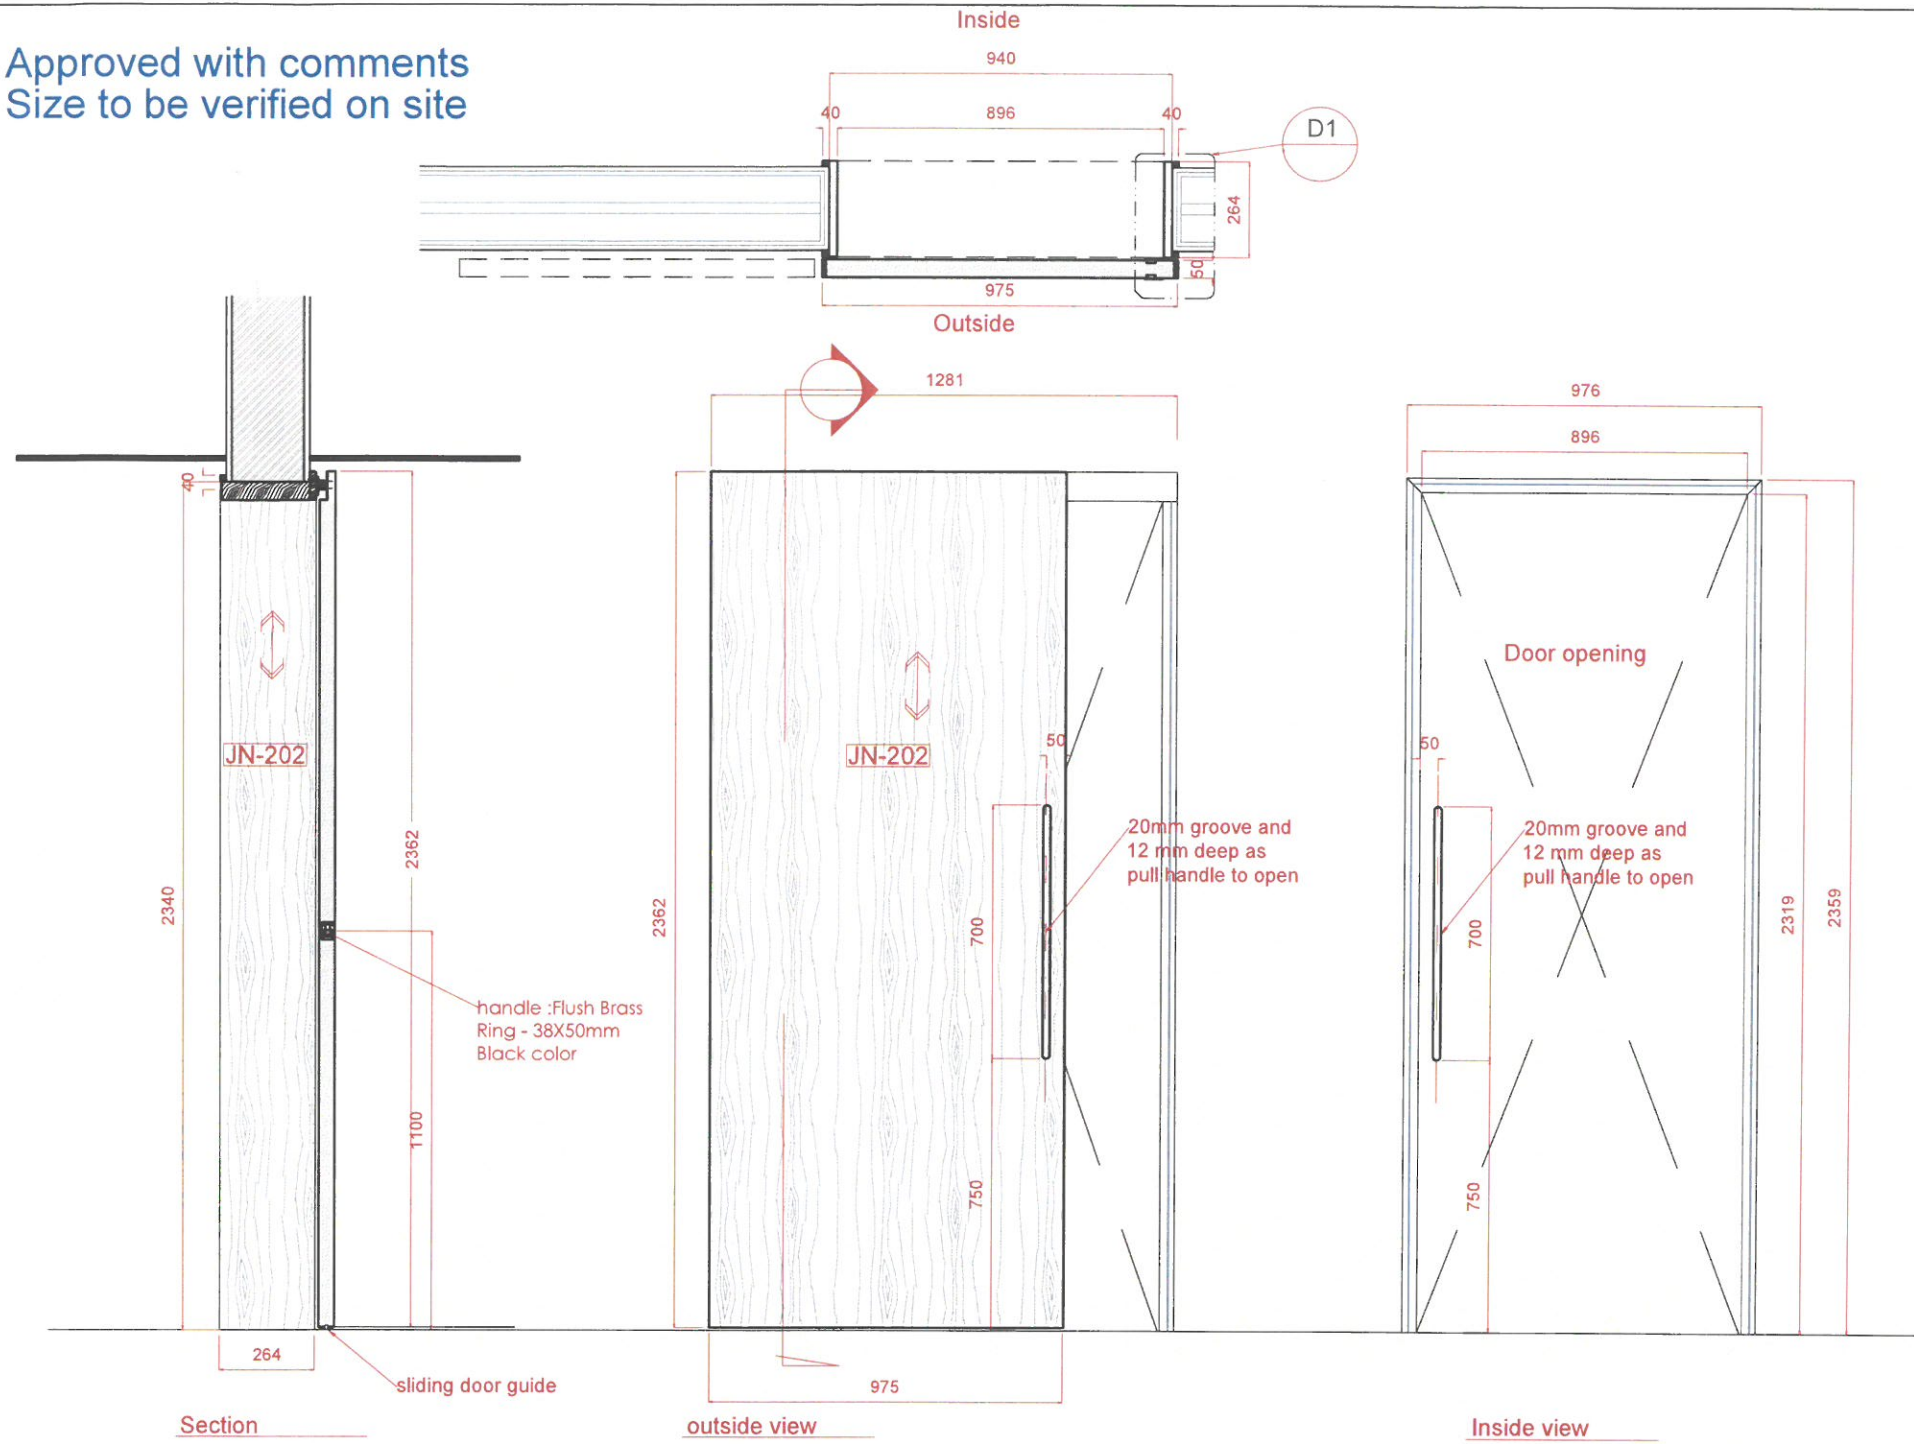

Approved with comments
Size to be verified on site

D2b	Bathroom door	
panel Size	975 mm W x 2360mm H x 50mm thk	
Finish	Stained to match JN-202	
Door leaf type	Single door, Sliding barn door	
Ironmongery & Accessories	Handle : Flush Brass Ring	Black Finish
	Barn sliding door track : Adjustable upper truck slide mechanism with lower runner for sliding barn door	Black Finish
Location	Presidential Suites bathroom door	
Total QTY	1	
Fire Rating	NA	
Acoustic	NA	
Remarks		