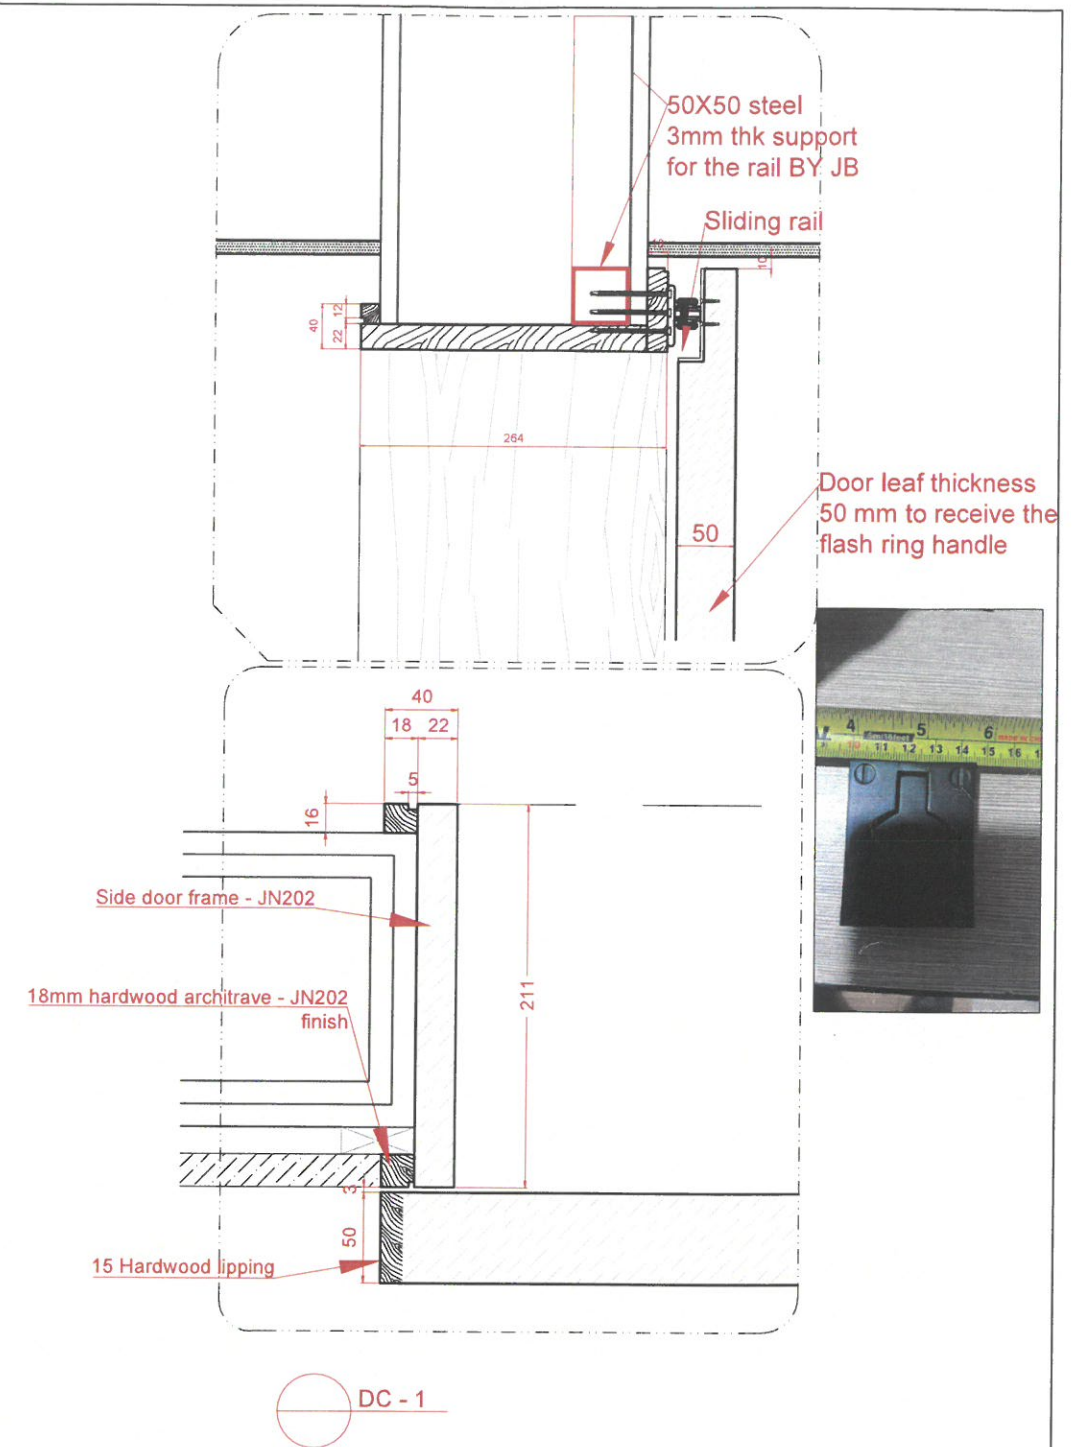

Approved with comments
Size to be verified on site

D2b	Bathroom door	
panel Size	975 mm W x 2360mm H x 50mm thk	
Finish	Stained to match JN-202	
Door leaf type	Single door, Sliding barn door	
Ironmongery & Accessories	Handle : Flush Brass Ring	Black Finish
	Barn sliding door track : Adjustable upper truck slide mechanism with lower runner for sliding barn door	Black Finish
Location	Presidential Suites bathroom door	
Total QTY	1	
Fire Rating	NA	
Acoustic	NA	
Remarks		