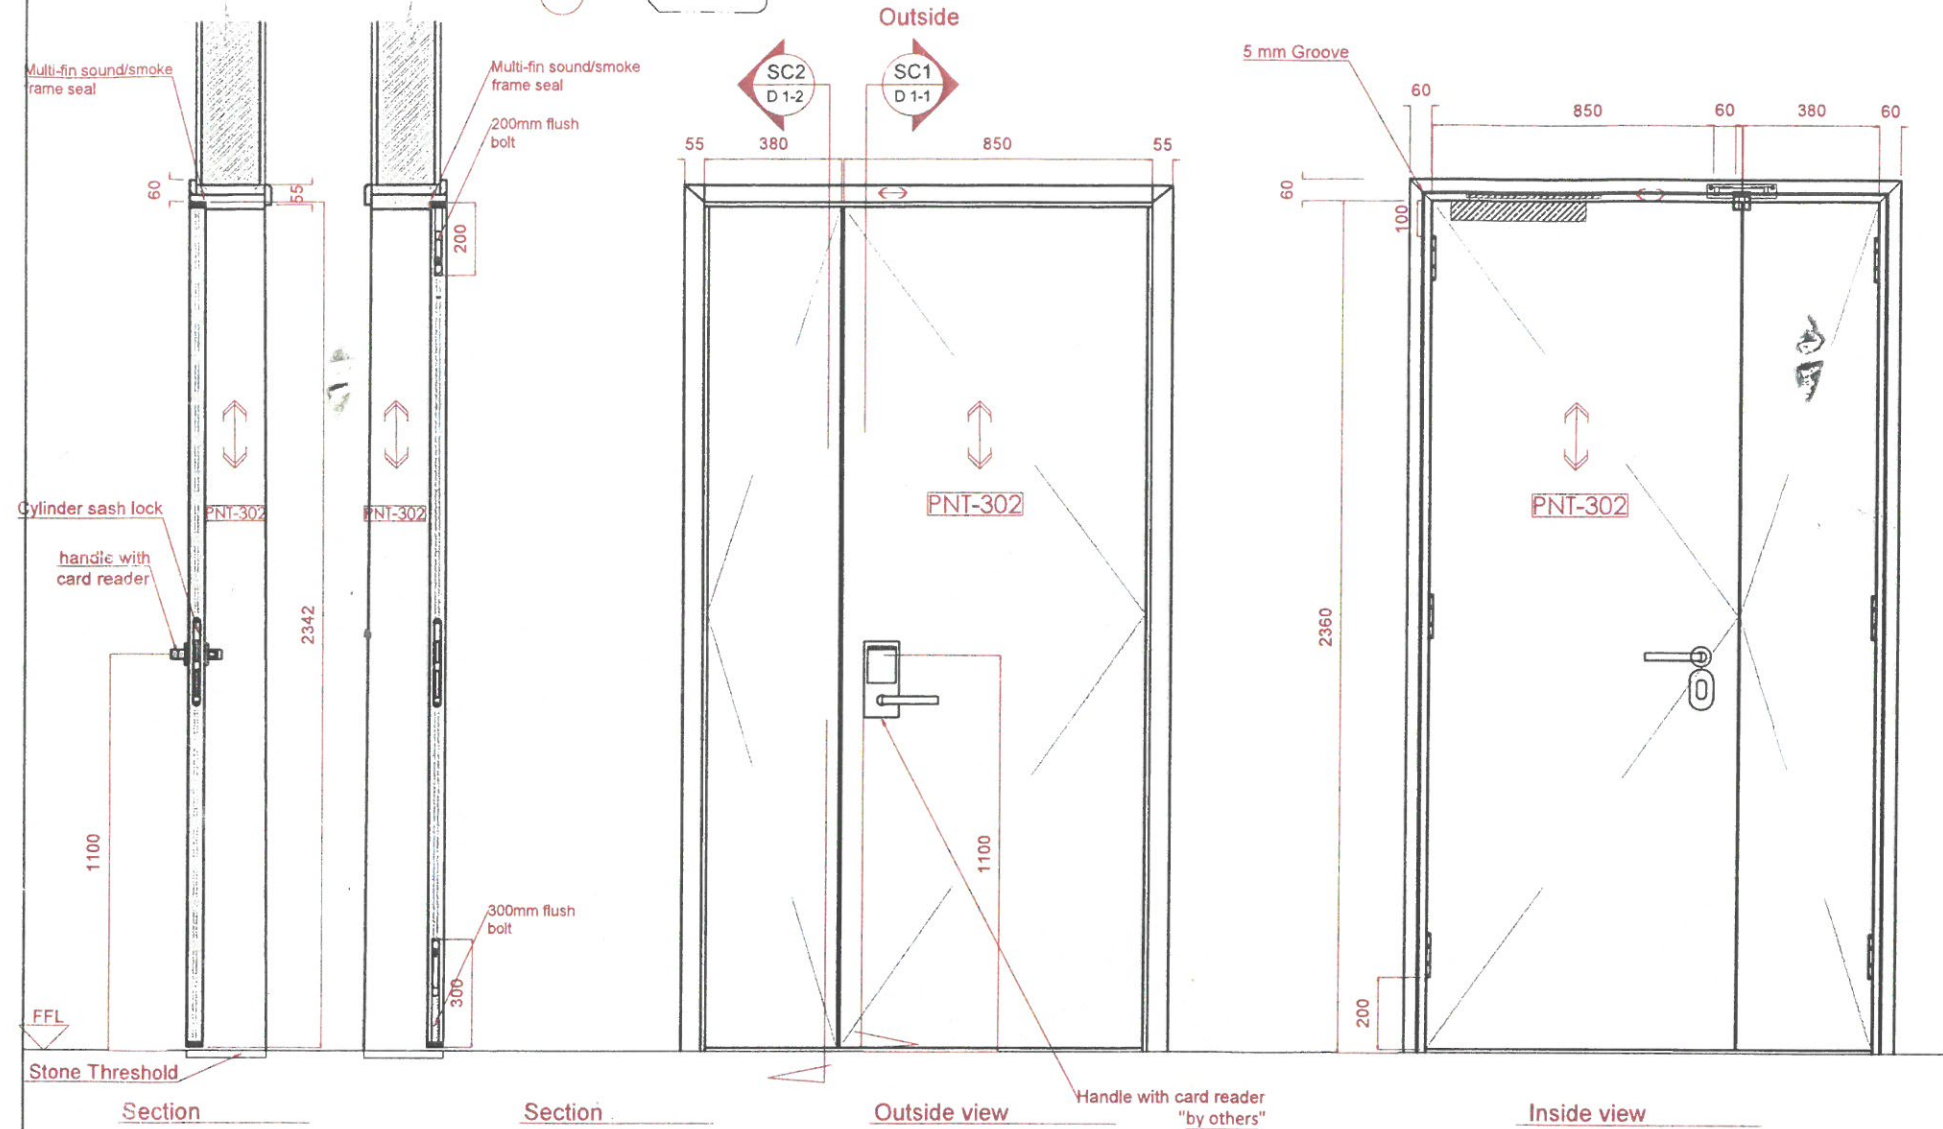

Approved with comments  
Quantity and to be verified by joiner  
Size to be verified on site

<b>D21</b>	ACC Guest service doors	
Panel Size	1230 mm W x 2342mm H x 46mm thk	
Finish	Timber panel , Timber frame to match PNT-302	
Door leaf type		
Ironmongery & Accessories	Handle with card reader	Black Finish
	flush bolt	Black Finish
	Hinges Type 2 : Hinges with curved edges	Black Finish
	Door closer : Door closer EN 2-4 NON hold open	Stainless steel
	SR 390 / SR 392 Door Coordinators	Black Finish
Location	ACC passage BOH	
Total QTY	6	
Fire Rating	30 min	
Acoustic	NA	
Remarks		