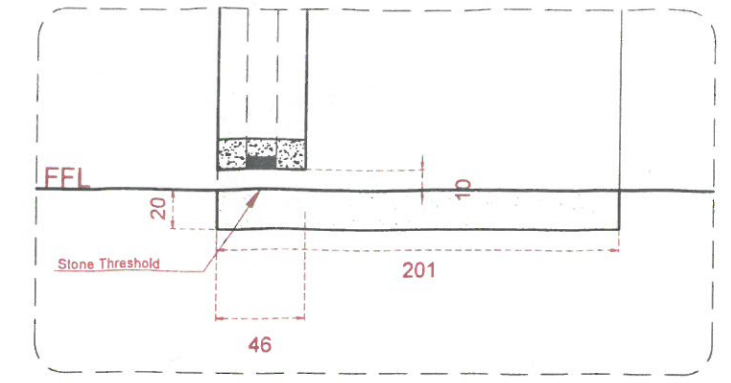

Approved with comments  
Quantity and to be verified by joiner  
Size to be verified on site

<b>D21</b>	ACC Guest service doors	
Panel Size	1230 mm W x 2342mm H x 46mm thk	
Finish	Timber panel , Timber frame to match PNT-302	
Door leaf type		
Ironmongery & Accessories	Handle with card reader	Black Finish
	flush bolt	Black Finish
	Hinges Type 2 : Hinges with curved edges	Black Finish
	Door closer : Door closer EN 2-4 NON hold open	Stainless steel
	SR 390 / SR 392 Door Coordinators	Black Finish
Location	ACC passage BOH	
Total QTY	6	
Fire Rating	30 min	
Acoustic	NA	
Remarks		