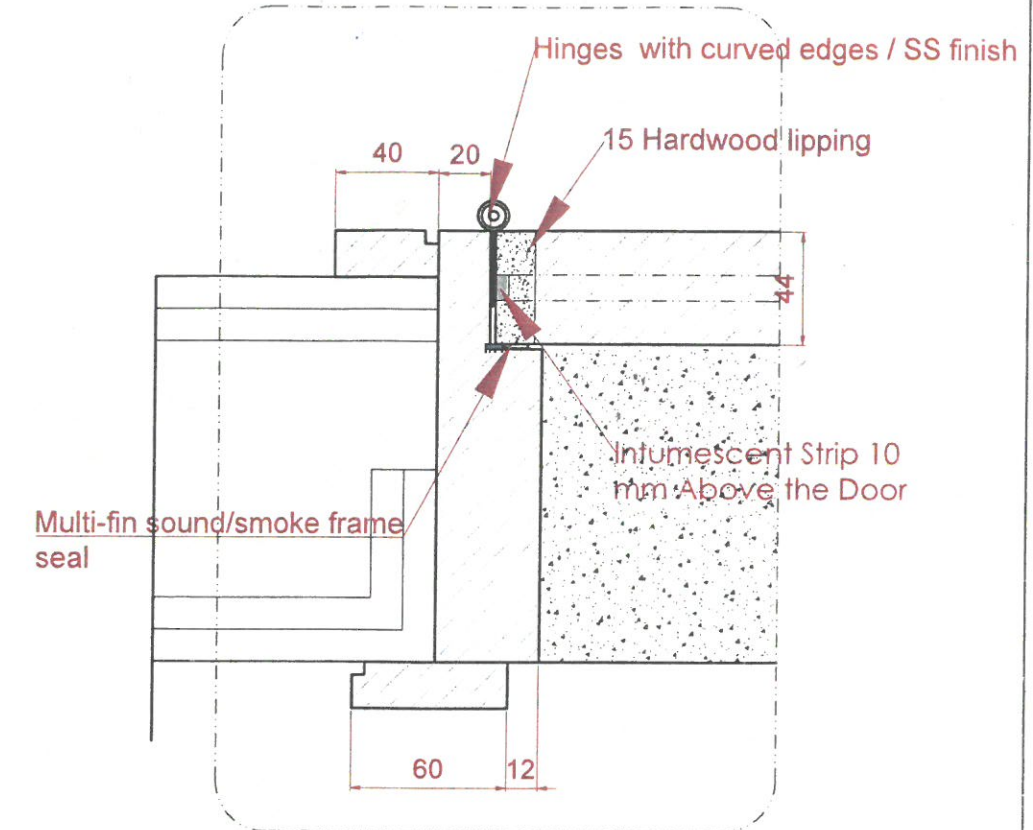

Approved with comments  
Quantity and to be verified by joiner  
Size to be verified on site

<b>D21</b>	ACC Guest service doors	
Panel Size	1230 mm W x 2342mm H x 46mm thk	
Finish	Timber panel , Timber frame to match PNT-302	
Door leaf type		
Ironmongery & Accessories	Handle with card reader	Black Finish
	flush bolt	Black Finish
	Hinges Type 2 : Hinges with curved edges	Black Finish
	Door closer : Door closer EN 2-4 NON hold open	Stainless steel
	SR 390 / SR 392 Door Coordinators	Black Finish
Location	ACC passage BOH	
Total QTY	6	
Fire Rating	30 min	
Acoustic	NA	
Remarks		