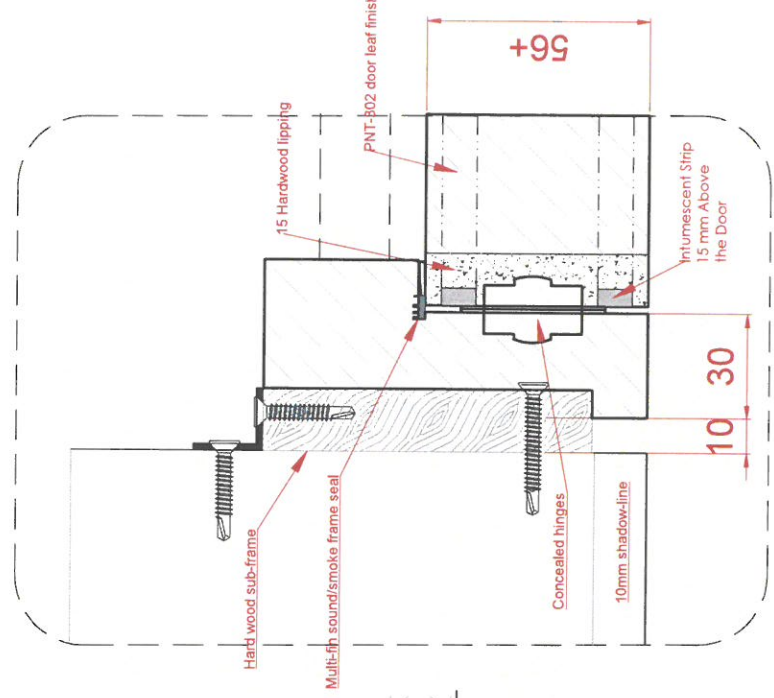

Approved with comments  
Quantity and to be verified by joiner  
Size to be verified on site

Allen Key

Allen Key

Magnetic Catcher

Flush bolt

<b>D1c</b>	Duct door
panel Size	820mm W x 2020mm H x 65+ mm thk
Finish	Painted: PNT-302
Door leaf type	Double door, Single swing
Ironmongery & Accessories	Magnetic Catcher
	Hinges Type 3 : Concealed SOSS hinges
	Flush bolt 200mm top and bottom (not visible)
	Allen Key
	Rubber seal
Location	Accommodation Passage
Total QTY	3
Fire Rating	60 Mins.
Acoustic	NA
Remarks	