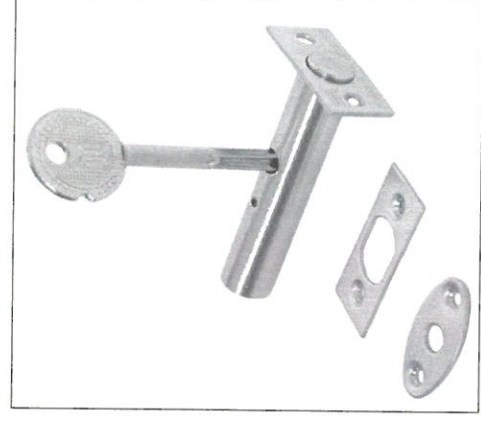

Approved with comments  
Quantity and to be verified by joiner  
Size to be verified on site

Allen Key

Allen Key

Magnetic Catcher

Flush bolt

<b>D1c</b>	Duct door
panel Size	820mm W x 2020mm H x 65+ mm thk
Finish	Painted: PNT-302
Door leaf type	Double door, Single swing
Ironmongery & Accessories	Magnetic Catcher
	Hinges Type 3 : Concealed SOSS hinges
	Flush bolt 200mm top and bottom (not visible)
	Allen Key
	Rubber seal
Location	Accommodation Passage
Total QTY	3
Fire Rating	60 Mins.
Acoustic	NA
Remarks	