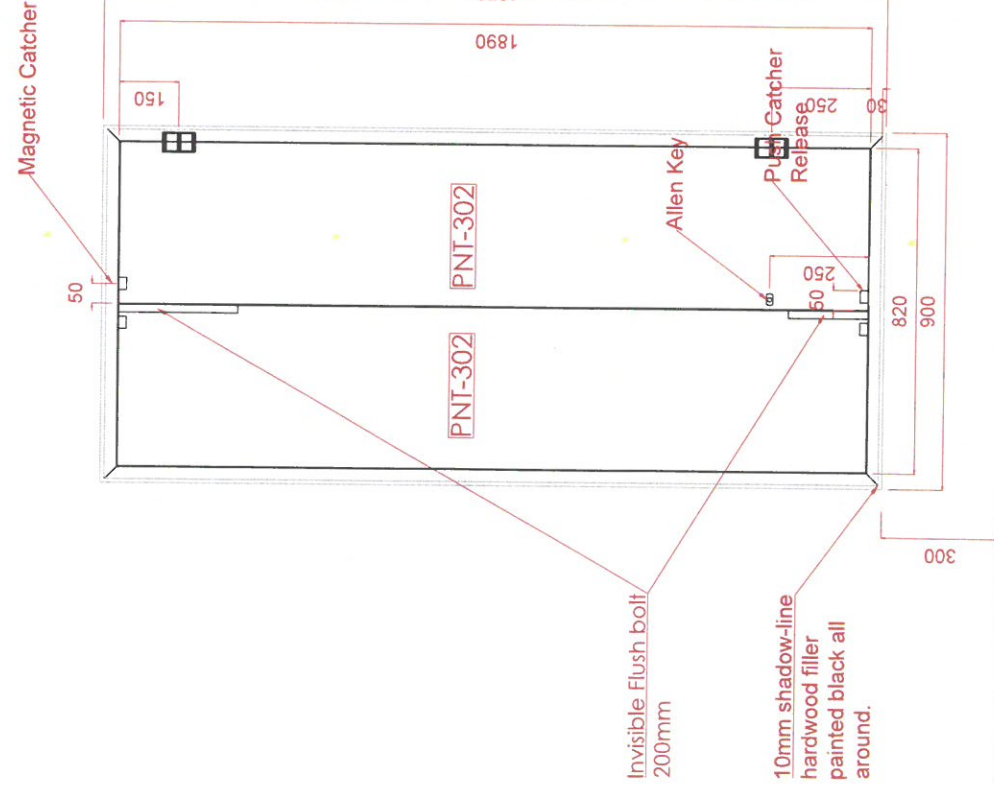

Approved with comments  
Quantity and to be verified by joiner  
Size to be verified on site

Allen Key

Allen Key

Magnetic Catcher

Flush bolt

<b>D1c</b>	Duct door
panel Size	820mm W x 2020mm H x 65+ mm thk
Finish	Painted: PNT-302
Door leaf type	Double door, Single swing
Ironmongery & Accessories	Magnetic Catcher
	Hinges Type 3 : Concealed SOSS hinges
	Flush bolt 200mm top and bottom (not visible)
	Allen Key
	Rubber seal
Location	Accommodation Passage
Total QTY	3
Fire Rating	60 Mins.
Acoustic	NA
Remarks	