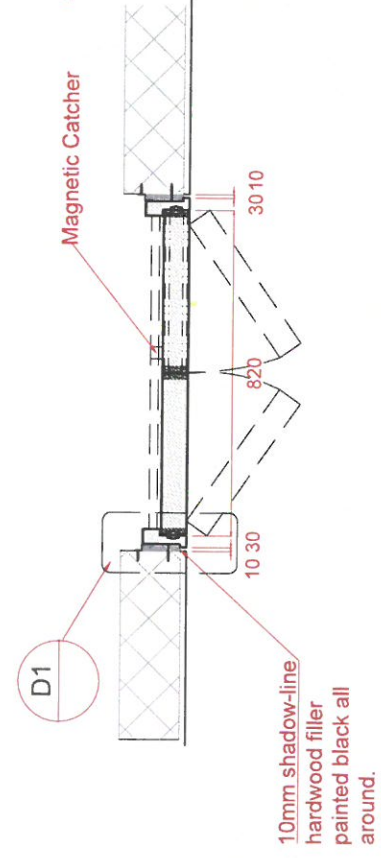

Approved with comments  
Quantity and to be verified by joiner  
Size to be verified on site

Allen Key

Allen Key

Magnetic Catcher

Flush bolt

<b>D1c</b>	Duct door
panel Size	820mm W x 2020mm H x 65+ mm thk
Finish	Painted: PNT-302
Door leaf type	Double door, Single swing
Ironmongery & Accessories	Magnetic Catcher
	Hinges Type 3 : Concealed SOSS hinges
	Flush bolt 200mm top and bottom (not visible)
	Allen Key
	Rubber seal
Location	Accommodation Passage
Total QTY	3
Fire Rating	60 Mins.
Acoustic	NA
Remarks	