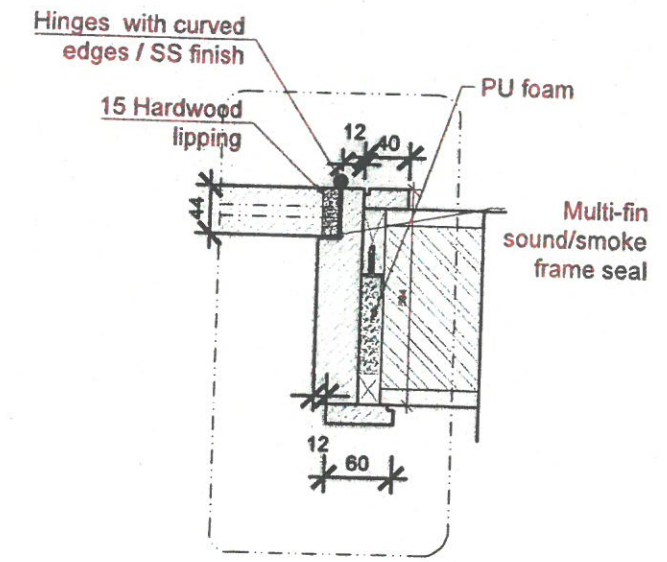

✓ APPROVED

DC - 1

D17a MEZZ double door access to BOH corridor

panel Size	1800mm W x 2354mm H x 44mm thk	
Finish	Painted to match PNT-304	
Door leaf type	Double door, single swing door	
Ironmongery & Accessories	Electronic Magnetic lock	Stainless steel
	Contactless smartcard reader	Stainless steel
	Magnetic door contact	Stainless steel
	Flush bolt , Half moon Doorstop 2x	Stainless steel
	Door closer Non hold open	Stainless steel
	Hinges Type 2 : Hinges with curved edges	Stainless steel
	Kick plate 450mmH by width of door	Stainless steel
Location	MEZZ access to BOH corridor	
Total QTY	1	
Fire Rating	NA	
Acoustic	30dB	
Remarks		