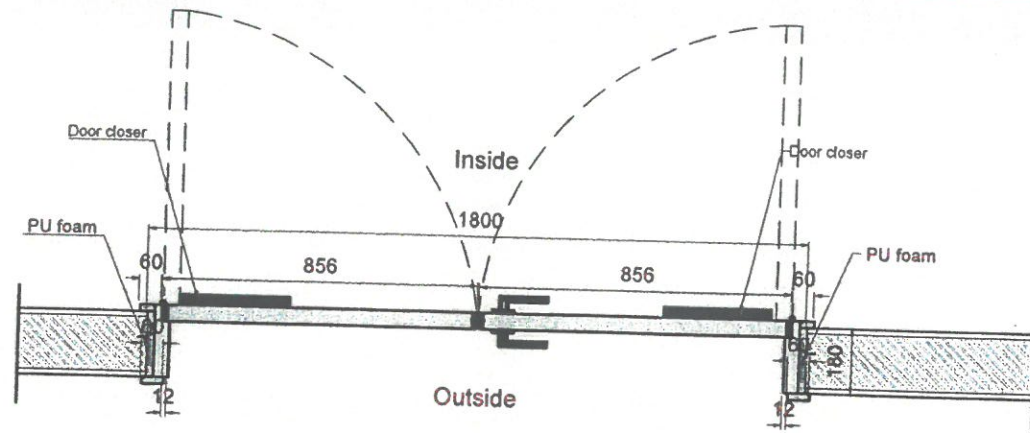

✓ APPROVED

DC - 1

D17a MEZZ double door access to BOH corridor

panel Size	1800mm W x 2354mm H x 44mm thk	
Finish	Painted to match PNT-304	
Door leaf type	Double door, single swing door	
Ironmongery & Accessories	Electronic Magnetic lock	Stainless steel
	Contactless smartcard reader	Stainless steel
	Magnetic door contact	Stainless steel
	Flush bolt , Half moon Doorstop 2x	Stainless steel
	Door closer Non hold open	Stainless steel
	Hinges Type 2 : Hinges with curved edges	Stainless steel
	Kick plate 450mmH by width of door	Stainless steel
Location	MEZZ access to BOH corridor	
Total QTY	1	
Fire Rating	NA	
Acoustic	30dB	
Remarks		