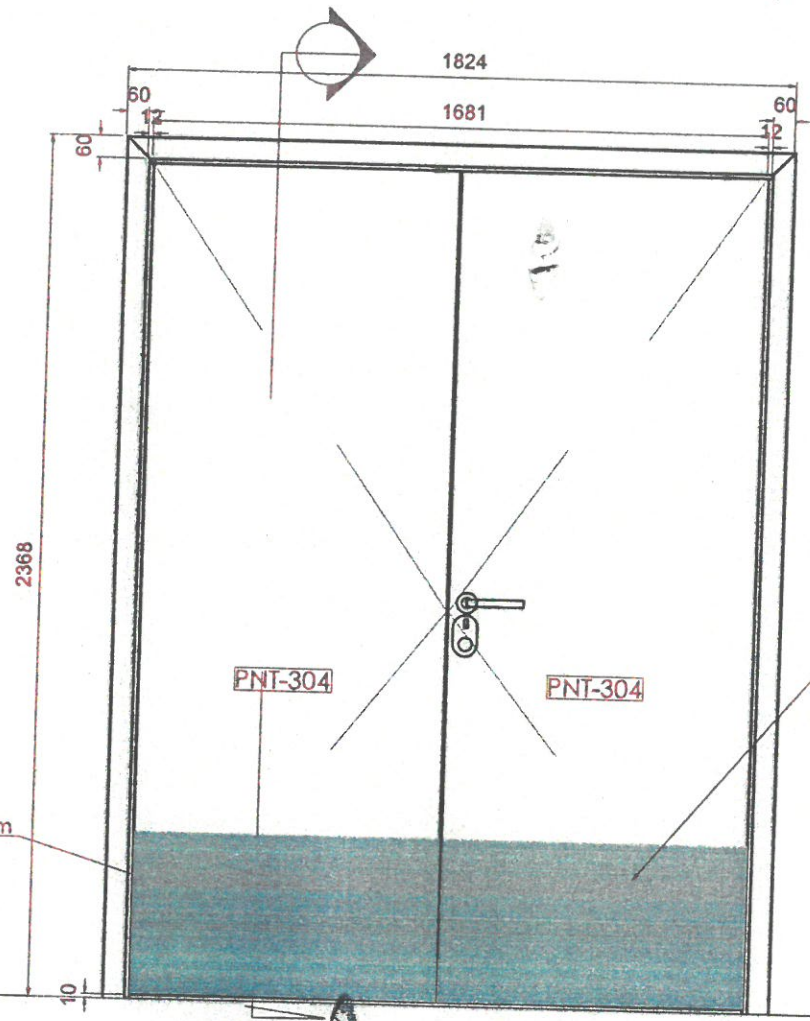

✓ APPROVED

DC - 1

D17a MEZZ double door access to BOH corridor

panel Size	1800mm W x 2354mm H x 44mm thk	
Finish	Painted to match PNT-304	
Door leaf type	Double door, single swing door	
Ironmongery & Accessories	Electronic Magnetic lock	Stainless steel
	Contactless smartcard reader	Stainless steel
	Magnetic door contact	Stainless steel
	Flush bolt , Half moon Doorstop 2x	Stainless steel
	Door closer Non hold open	Stainless steel
	Hinges Type 2 : Hinges with curved edges	Stainless steel
	Kick plate 450mmH by width of door	Stainless steel
Location	MEZZ access to BOH corridor	
Total QTY	1	
Fire Rating	NA	
Acoustic	30dB	
Remarks		