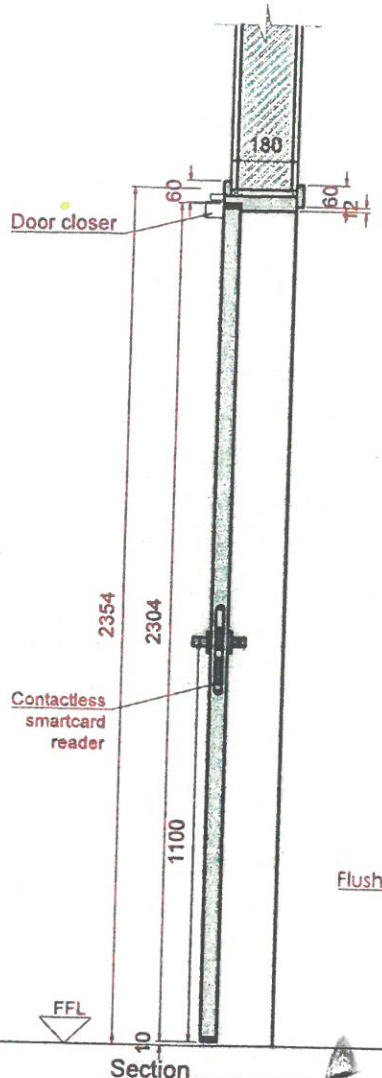

✓ APPROVED

DC - 1

D17a MEZZ double door access to BOH corridor

panel Size	1800mm W x 2354mm H x 44mm thk	
Finish	Painted to match PNT-304	
Door leaf type	Double door, single swing door	
Ironmongery & Accessories	Electronic Magnetic lock	Stainless steel
	Contactless smartcard reader	Stainless steel
	Magnetic door contact	Stainless steel
	Flush bolt , Half moon Doorstop 2x	Stainless steel
	Door closer Non hold open	Stainless steel
	Hinges Type 2 : Hinges with curved edges	Stainless steel
	Kick plate 450mmH by width of door	Stainless steel
Location	MEZZ access to BOH corridor	
Total QTY	1	
Fire Rating	NA	
Acoustic	30dB	
Remarks		