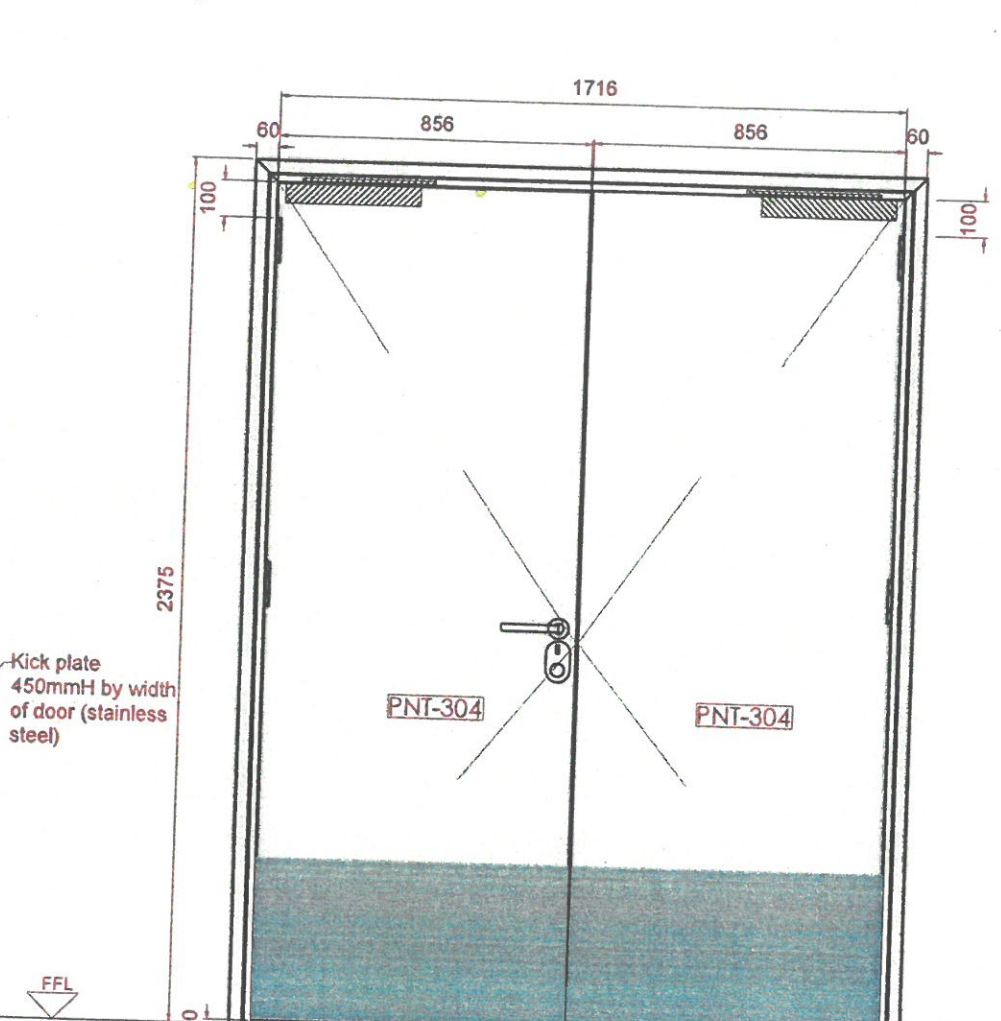

✓ APPROVED

DC - 1

D17a MEZZ double door access to BOH corridor

panel Size	1800mm W x 2354mm H x 44mm thk	
Finish	Painted to match PNT-304	
Door leaf type	Double door, single swing door	
Ironmongery & Accessories	Electronic Magnetic lock	Stainless steel
	Contactless smartcard reader	Stainless steel
	Magnetic door contact	Stainless steel
	Flush bolt , Half moon Doorstop 2x	Stainless steel
	Door closer Non hold open	Stainless steel
	Hinges Type 2 : Hinges with curved edges	Stainless steel
	Kick plate 450mmH by width of door	Stainless steel
Location	MEZZ access to BOH corridor	
Total QTY	1	
Fire Rating	NA	
Acoustic	30dB	
Remarks		