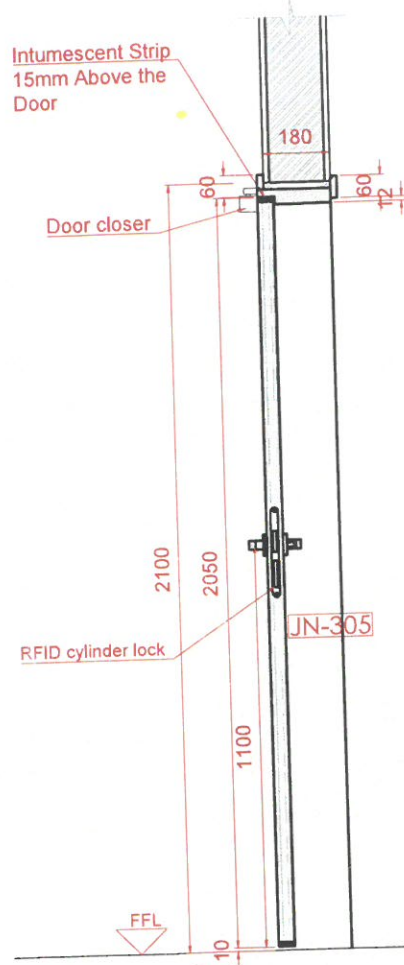

4 pcs

D16e	MEZZ Access from laundry to BOH corridor door	
panel Size	1800mm W x 2100mm H x 56mm thk	
Finish	Veneer to match FOH Finish JN-305	
Door leaf type	Double door, single swing door	
Ironmongery & Accessories	RFID cylinder lock	Stainless steel
	Magnetic door contact	Stainless steel
	Flush bolt	Stainless steel
	Door closer - Non hold open	Stainless steel
	Hinges Type 2 : Hinges with curved edges	Stainless steel
	Kick plate 450mmH by width of door	Stainless steel
	Half moon Doorstop 2x	Stainless steel
	Location	MEZZ Access from laundry to BOH corridor
Total QTY	2	
Fire Rating	60Mins	
Acoustic	30dB	
Remarks		