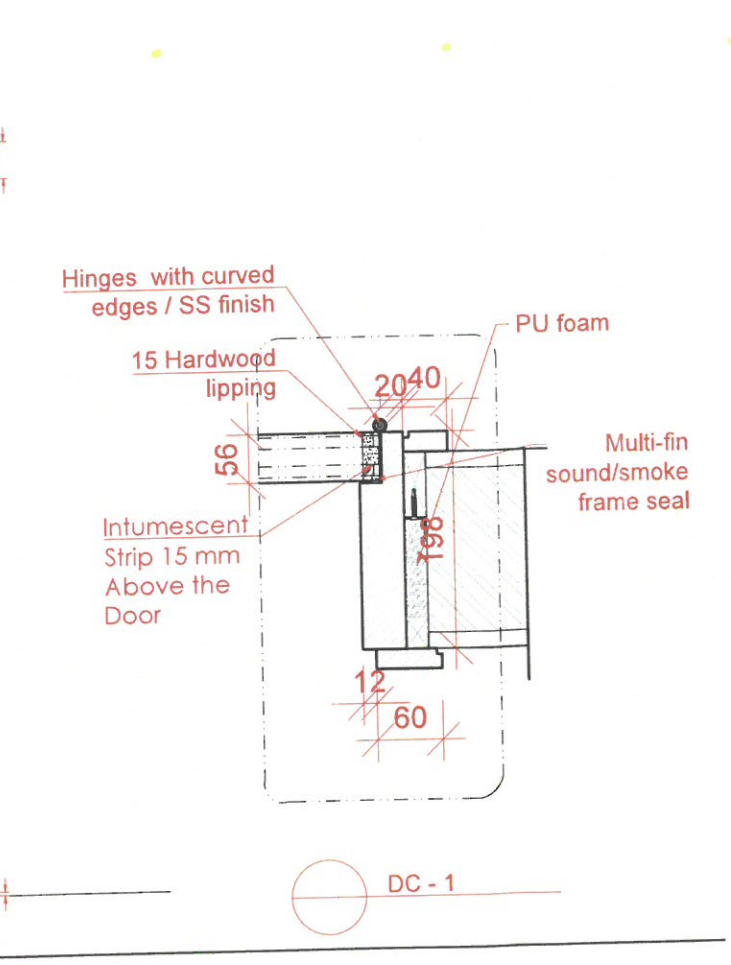

4 pcs

D16e	MEZZ Access from laundry to BOH corridor door	
panel Size	1800mm W x 2100mm H x 56mm thk	
Finish	Veneer to match FOH Finish JN-305	
Door leaf type	Double door, single swing door	
Ironmongery & Accessories	RFID cylinder lock	Stainless steel
	Magnetic door contact	Stainless steel
	Flush bolt	Stainless steel
	Door closer - Non hold open	Stainless steel
	Hinges Type 2 : Hinges with curved edges	Stainless steel
	Kick plate 450mmH by width of door	Stainless steel
	Half moon Doorstop 2x	Stainless steel
	Location	MEZZ Access from laundry to BOH corridor
Total QTY	2	
Fire Rating	60Mins	
Acoustic	30dB	
Remarks		