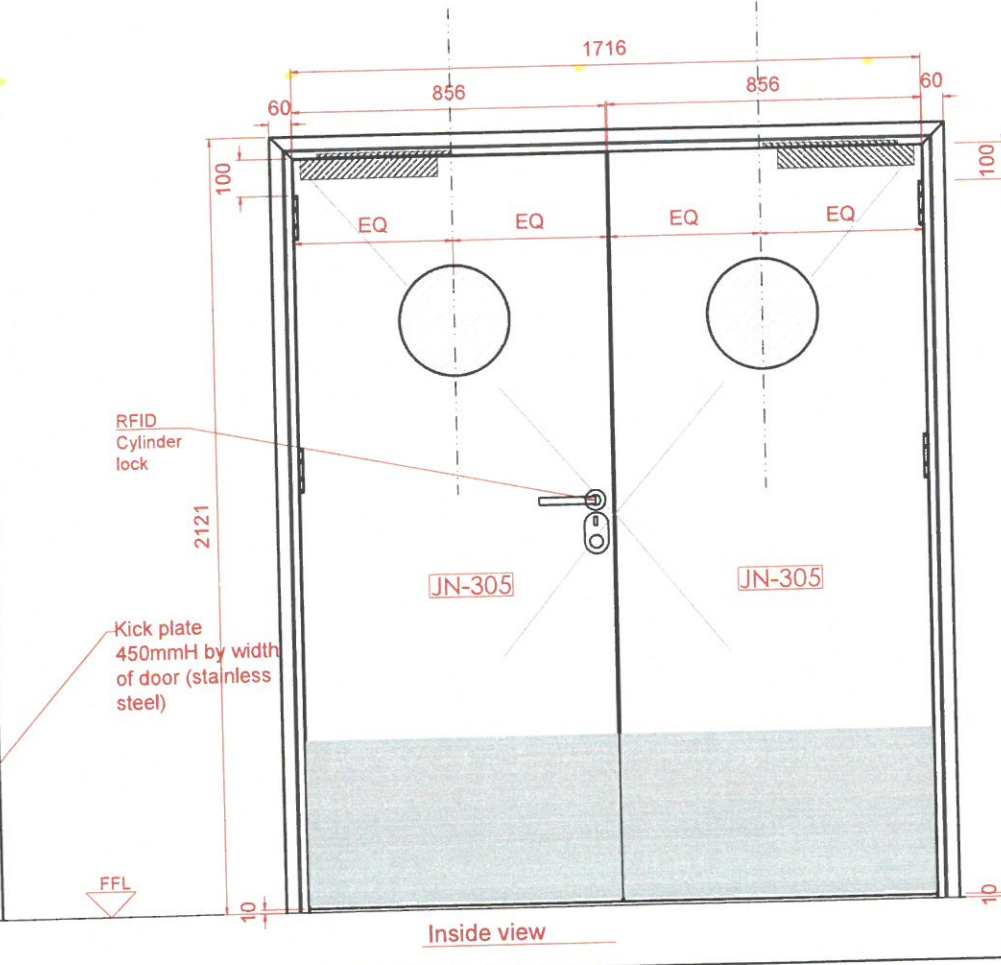

4 pcs

D16e	MEZZ Access from laundry to BOH corridor door	
panel Size	1800mm W x 2100mm H x 56mm thk	
Finish	Veneer to match FOH Finish JN-305	
Door leaf type	Double door, single swing door	
Ironmongery & Accessories	RFID cylinder lock	Stainless steel
	Magnetic door contact	Stainless steel
	Flush bolt	Stainless steel
	Door closer - Non hold open	Stainless steel
	Hinges Type 2 : Hinges with curved edges	Stainless steel
	Kick plate 450mmH by width of door	Stainless steel
	Half moon Doorstop 2x	Stainless steel
	Location	MEZZ Access from laundry to BOH corridor
Total QTY	2	
Fire Rating	60Mins	
Acoustic	30dB	
Remarks		