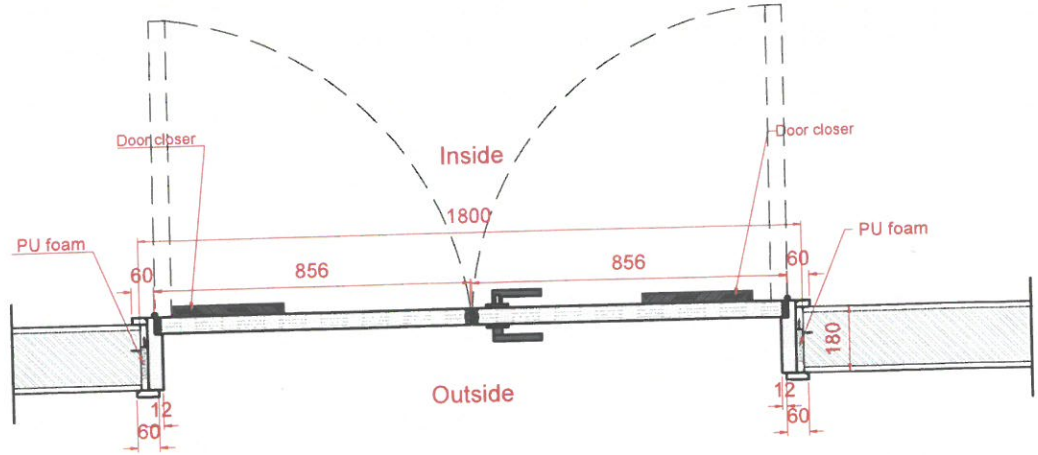

4 pcs

D16e	MEZZ Access from laundry to BOH corridor door	
panel Size	1800mm W x 2100mm H x 56mm thk	
Finish	Veneer to match FOH Finish JN-305	
Door leaf type	Double door, single swing door	
Ironmongery & Accessories	RFID cylinder lock	Stainless steel
	Magnetic door contact	Stainless steel
	Flush bolt	Stainless steel
	Door closer - Non hold open	Stainless steel
	Hinges Type 2 : Hinges with curved edges	Stainless steel
	Kick plate 450mmH by width of door	Stainless steel
	Half moon Doorstop 2x	Stainless steel
	Location	MEZZ Access from laundry to BOH corridor
Total QTY	2	
Fire Rating	60Mins	
Acoustic	30dB	
Remarks		