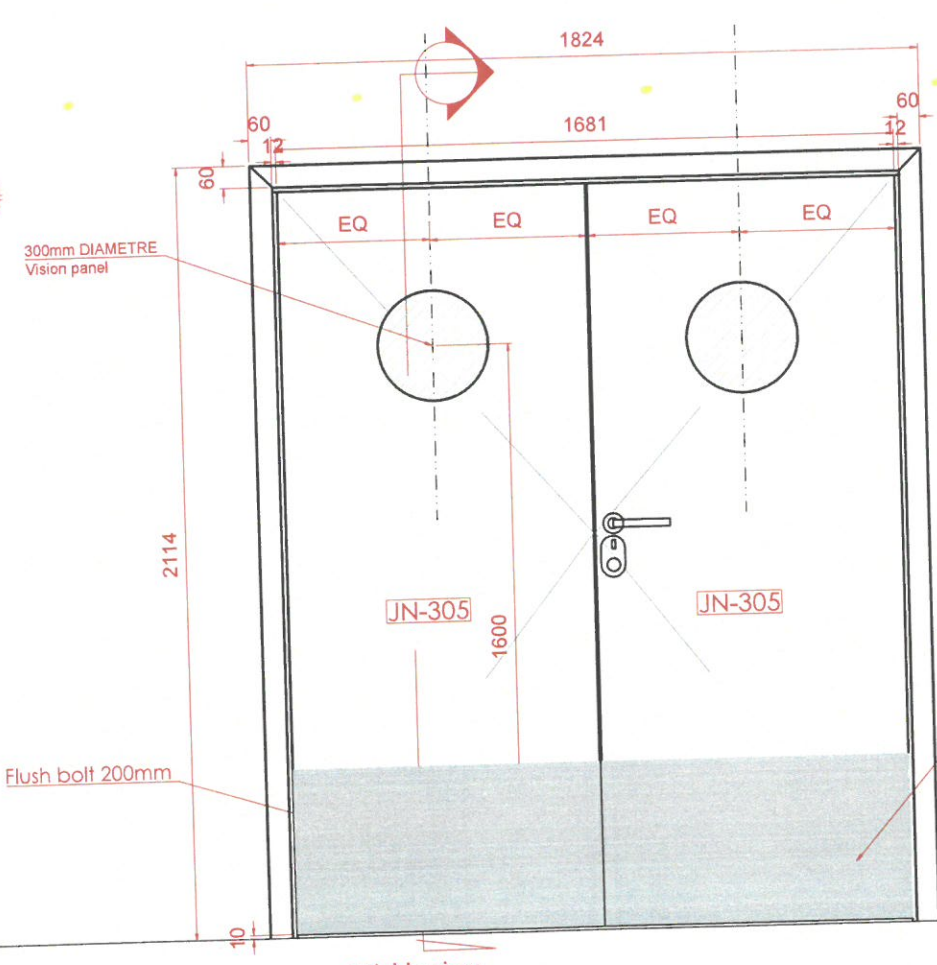

4 pcs

D16e	MEZZ Access from laundry to BOH corridor door	
panel Size	1800mm W x 2100mm H x 56mm thk	
Finish	Veneer to match FOH Finish JN-305	
Door leaf type	Double door, single swing door	
Ironmongery & Accessories	RFID cylinder lock	Stainless steel
	Magnetic door contact	Stainless steel
	Flush bolt	Stainless steel
	Door closer - Non hold open	Stainless steel
	Hinges Type 2 : Hinges with curved edges	Stainless steel
	Kick plate 450mmH by width of door	Stainless steel
	Half moon Doorstop 2x	Stainless steel
	Location	MEZZ Access from laundry to BOH corridor
Total QTY	2	
Fire Rating	60Mins	
Acoustic	30dB	
Remarks		