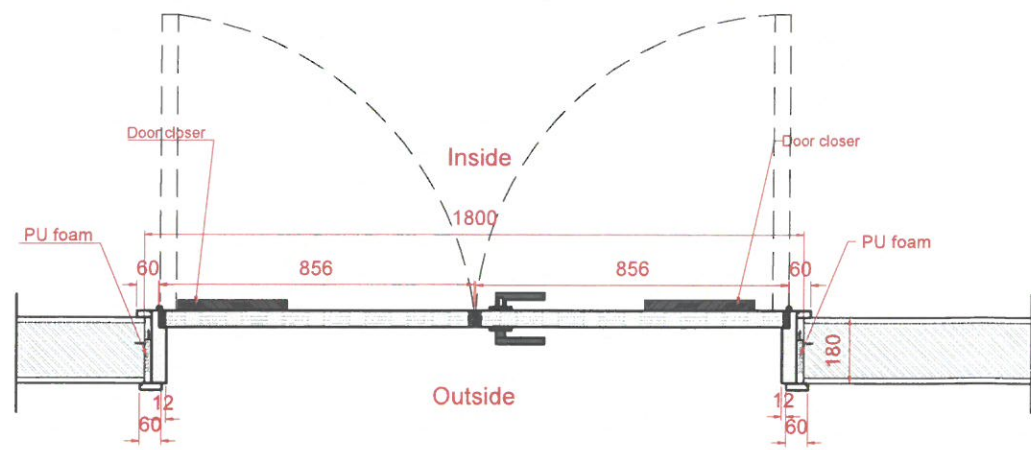

2 pcs

D16d MEZZ House keeping/amenities BOH corridor door

panel Size	1800mm W x 2100mm H x 56mm thk	
Finish	Veneer to match FOH Finish JN-305	
Door leaf type	Double door, single swing door	
Ironmongery & Accessories	RFID cylinder lock	Stainless steel
	Magnetic door contact	Stainless steel
	Flush bolt , Half moon Doorstop 2x	Stainless steel
	Door closer - Non hold open	Stainless steel
	Hinges Type 2: Hinges with curved edges	Stainless steel
	Kick plate 450mmH by width of door	
	Location	MEZZ House keeping/amenities
Total QTY	1	
Fire Rating	60Mins	
Acoustic	NA	
Remarks		