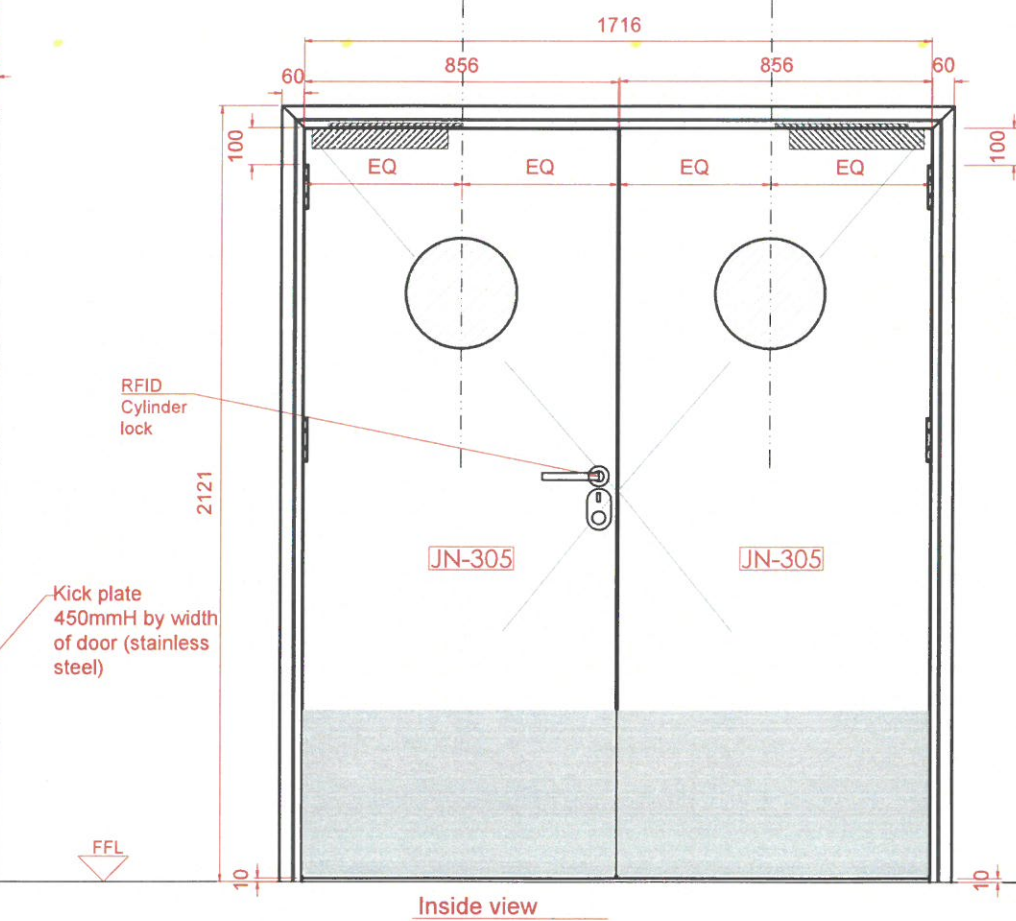

2 pcs

D16d MEZZ House keeping/amenities BOH corridor door

panel Size	1800mm W x 2100mm H x 56mm thk	
Finish	Veneer to match FOH Finish JN-305	
Door leaf type	Double door, single swing door	
Ironmongery & Accessories	RFID cylinder lock	Stainless steel
	Magnetic door contact	Stainless steel
	Flush bolt , Half moon Doorstop 2x	Stainless steel
	Door closer - Non hold open	Stainless steel
	Hinges Type 2: Hinges with curved edges	Stainless steel
	Kick plate 450mmH by width of door	
	Location	MEZZ House keeping/amenities
Total QTY	1	
Fire Rating	60Mins	
Acoustic	NA	
Remarks		