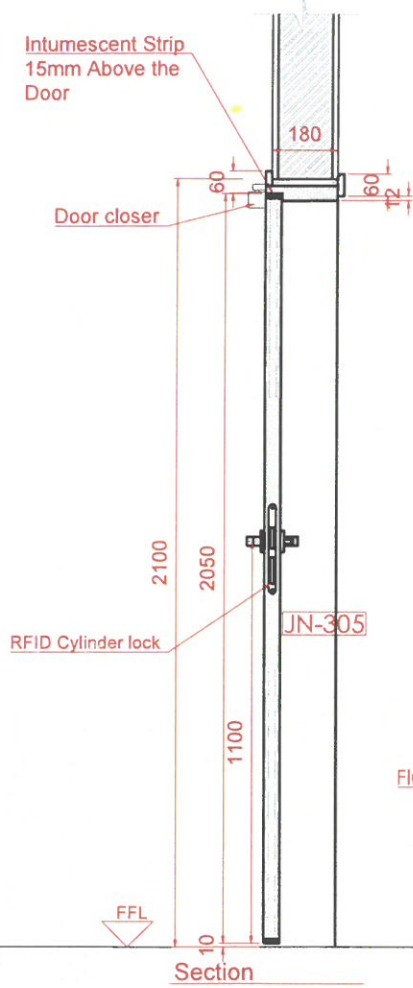

2 pcs

D16d MEZZ House keeping/amenities BOH corridor door

panel Size	1800mm W x 2100mm H x 56mm thk	
Finish	Veneer to match FOH Finish JN-305	
Door leaf type	Double door, single swing door	
Ironmongery & Accessories	RFID cylinder lock	Stainless steel
	Magnetic door contact	Stainless steel
	Flush bolt , Half moon Doorstop 2x	Stainless steel
	Door closer - Non hold open	Stainless steel
	Hinges Type 2: Hinges with curved edges	Stainless steel
	Kick plate 450mmH by width of door	
	Location	MEZZ House keeping/amenities
Total QTY	1	
Fire Rating	60Mins	
Acoustic	NA	
Remarks		