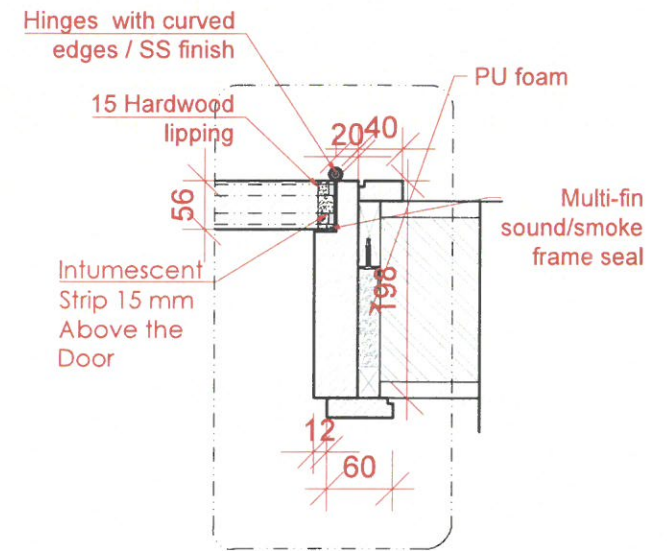

2 pcs

D16d MEZZ House keeping/amenities BOH corridor door

panel Size	1800mm W x 2100mm H x 56mm thk	
Finish	Veneer to match FOH Finish JN-305	
Door leaf type	Double door, single swing door	
Ironmongery & Accessories	RFID cylinder lock	Stainless steel
	Magnetic door contact	Stainless steel
	Flush bolt , Half moon Doorstop 2x	Stainless steel
	Door closer - Non hold open	Stainless steel
	Hinges Type 2: Hinges with curved edges	Stainless steel
	Kick plate 450mmH by width of door	
	Location	MEZZ House keeping/amenities
Total QTY	1	
Fire Rating	60Mins	
Acoustic	NA	
Remarks		