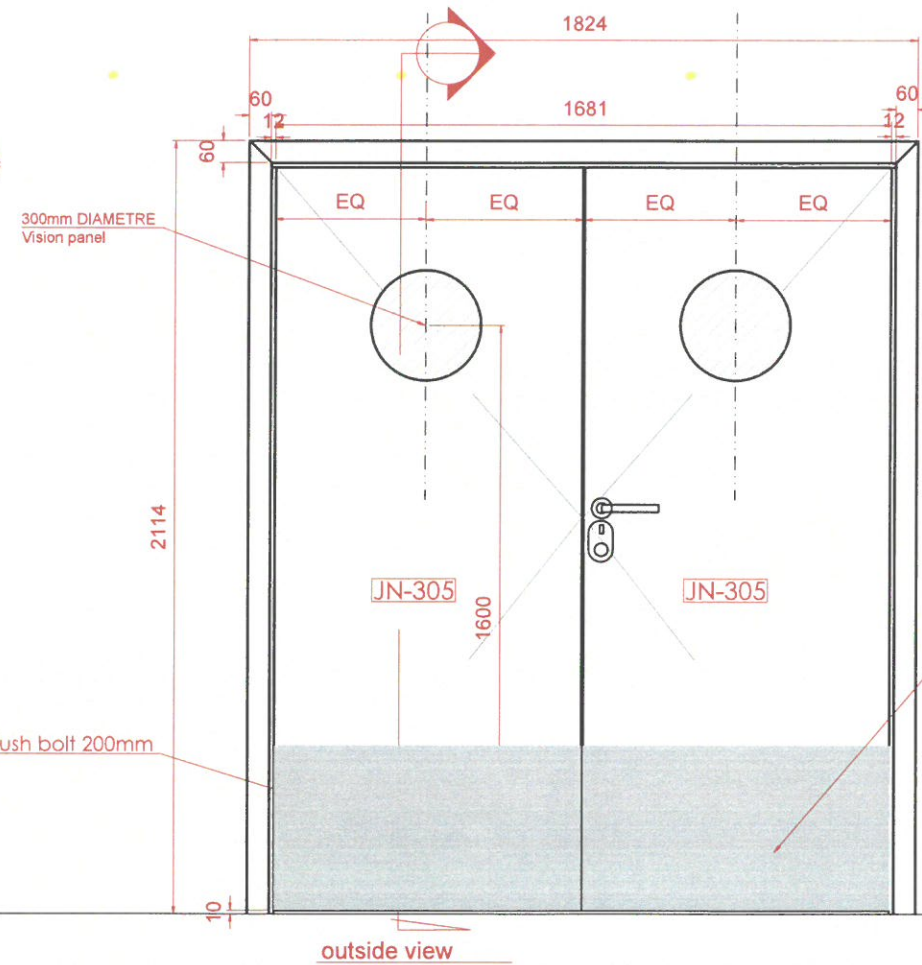

2 pcs

D16d MEZZ House keeping/amenities BOH corridor door

panel Size	1800mm W x 2100mm H x 56mm thk	
Finish	Veneer to match FOH Finish JN-305	
Door leaf type	Double door, single swing door	
Ironmongery & Accessories	RFID cylinder lock	Stainless steel
	Magnetic door contact	Stainless steel
	Flush bolt , Half moon Doorstop 2x	Stainless steel
	Door closer - Non hold open	Stainless steel
	Hinges Type 2: Hinges with curved edges	Stainless steel
	Kick plate 450mmH by width of door	
	Location	MEZZ House keeping/amenities
Total QTY	1	
Fire Rating	60Mins	
Acoustic	NA	
Remarks		