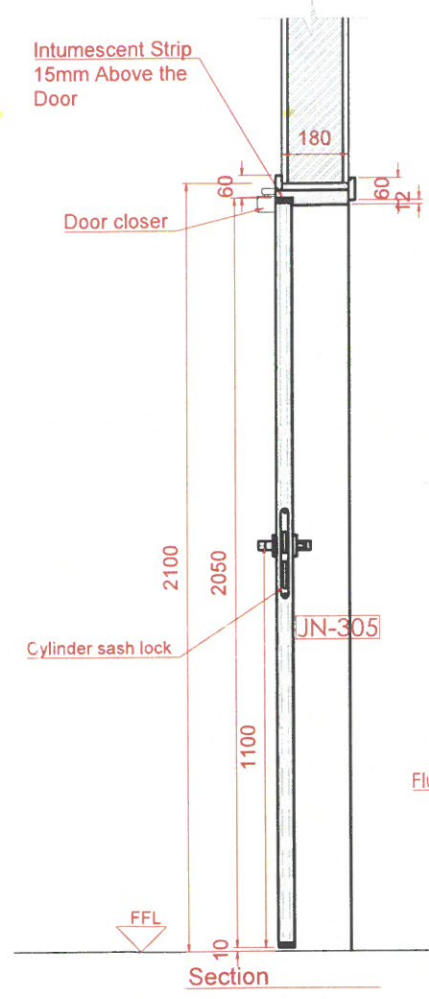

2 pcs

D16c	MEZZ Housing keeping briefing area door	
panel Size	1800mm W x 2100mm H x 56mm thk	
Finish	Veneer to match FOH Finish JN-305	
Door leaf type	Double door, single swing door	
Ironmongery & Accessories	Handles: Front door handle Type 2 - Lever handle	Stainless steel
	Lock: Cylinder sash lock	Stainless steel
	Double cylinder grand masterkeyed 80mmL	Stainless steel
	Flush bolt, Half moon Doorstop 2x	Stainless steel
	Door closer - Non hold open	Stainless steel
	Hinges Type 2: Hinges with curved edges	Stainless steel
	Kick plate 450mmH by width of door	Stainless steel
Location	MEZZ Housing keeping briefing area	
Total QTY	1	
Fire Rating	60Mins	
Acoustic	30dB	
Remarks		