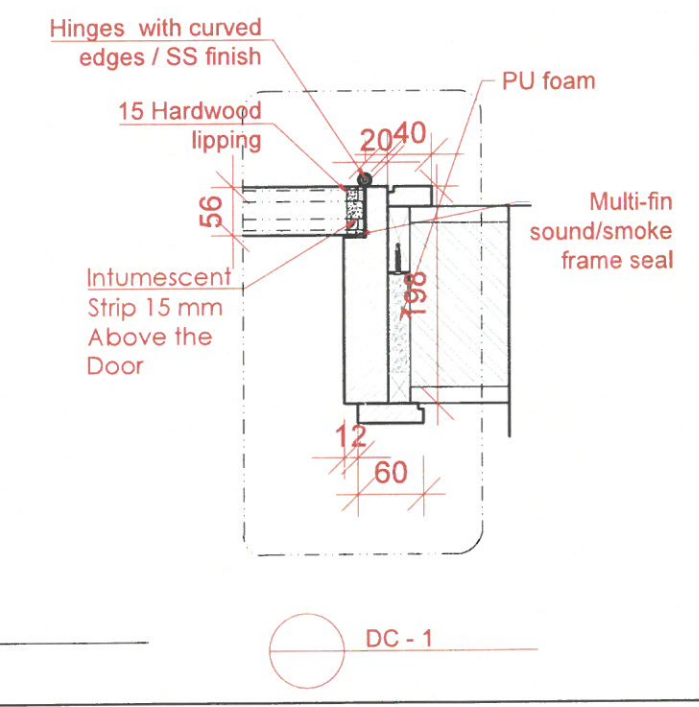

2 pcs

D16c	MEZZ Housing keeping briefing area door	
panel Size	1800mm W x 2100mm H x 56mm thk	
Finish	Veneer to match FOH Finish JN-305	
Door leaf type	Double door, single swing door	
Ironmongery & Accessories	Handles: Front door handle Type 2 - Lever handle	Stainless steel
	Lock: Cylinder sash lock	Stainless steel
	Double cylinder grand masterkeyed 80mmL	Stainless steel
	Flush bolt, Half moon Doorstop 2x	Stainless steel
	Door closer - Non hold open	Stainless steel
	Hinges Type 2: Hinges with curved edges	Stainless steel
	Kick plate 450mmH by width of door	Stainless steel
Location	MEZZ Housing keeping briefing area	
Total QTY	1	
Fire Rating	60Mins	
Acoustic	30dB	
Remarks		