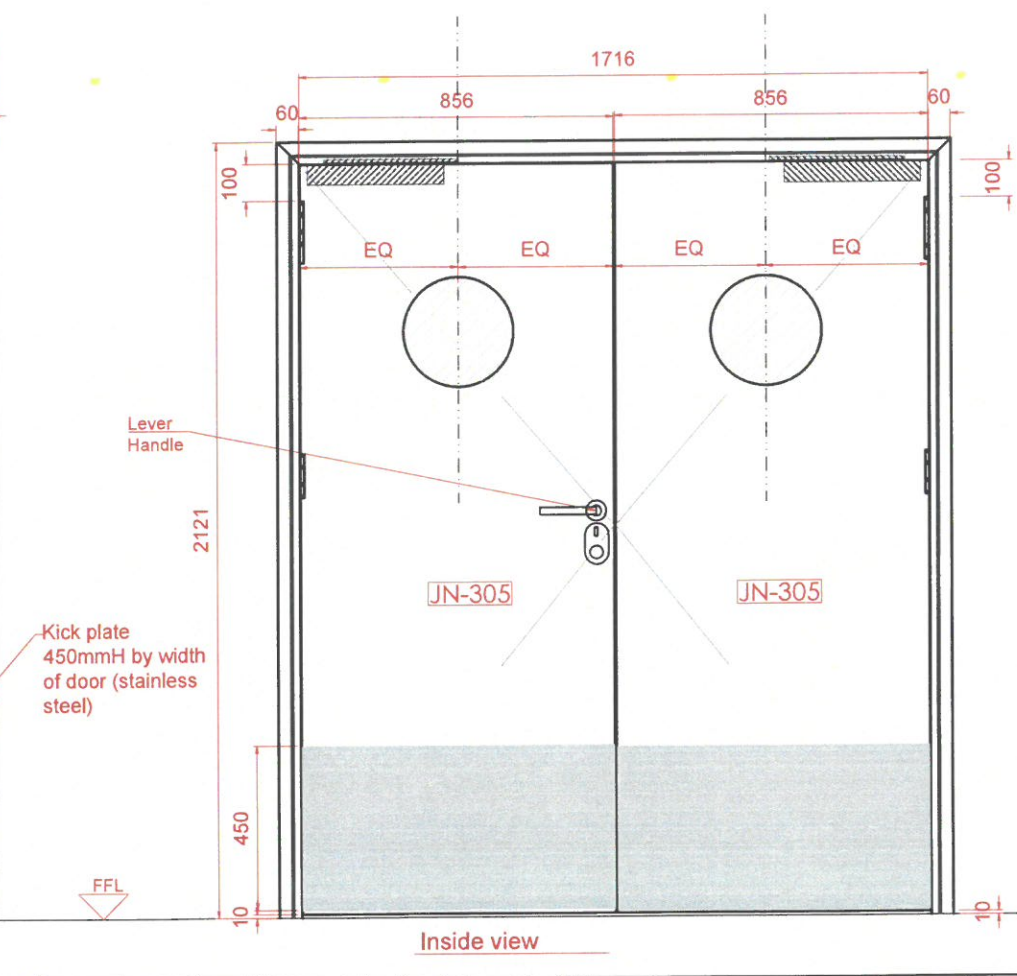

2 pcs

D16c	MEZZ Housing keeping briefing area door	
panel Size	1800mm W x 2100mm H x 56mm thk	
Finish	Veneer to match FOH Finish JN-305	
Door leaf type	Double door, single swing door	
Ironmongery & Accessories	Handles: Front door handle Type 2 - Lever handle	Stainless steel
	Lock: Cylinder sash lock	Stainless steel
	Double cylinder grand masterkeyed 80mmL	Stainless steel
	Flush bolt, Half moon Doorstop 2x	Stainless steel
	Door closer - Non hold open	Stainless steel
	Hinges Type 2: Hinges with curved edges	Stainless steel
	Kick plate 450mmH by width of door	Stainless steel
Location	MEZZ Housing keeping briefing area	
Total QTY	1	
Fire Rating	60Mins	
Acoustic	30dB	
Remarks		