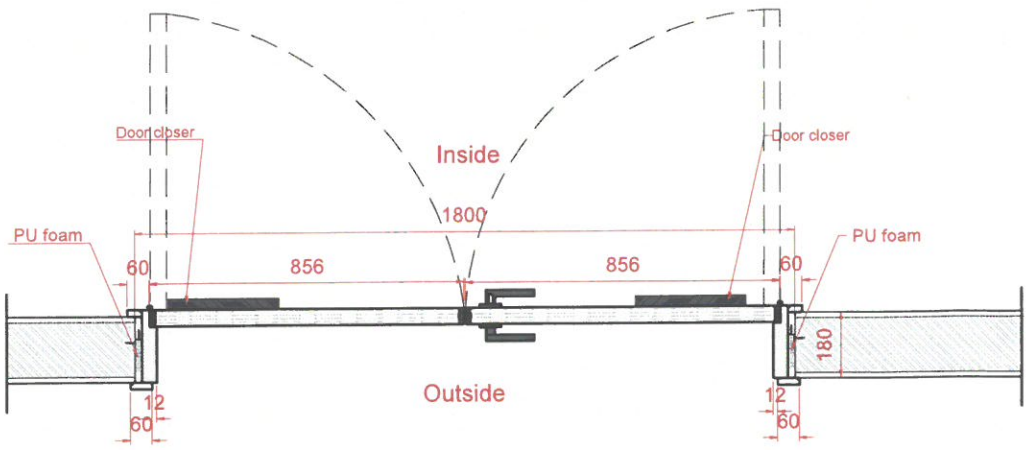

2 pcs

D16c	MEZZ Housing keeping briefing area door	
panel Size	1800mm W x 2100mm H x 56mm thk	
Finish	Veneer to match FOH Finish JN-305	
Door leaf type	Double door, single swing door	
Ironmongery & Accessories	Handles: Front door handle Type 2 - Lever handle	Stainless steel
	Lock: Cylinder sash lock	Stainless steel
	Double cylinder grand masterkeyed 80mmL	Stainless steel
	Flush bolt, Half moon Doorstop 2x	Stainless steel
	Door closer - Non hold open	Stainless steel
	Hinges Type 2: Hinges with curved edges	Stainless steel
	Kick plate 450mmH by width of door	Stainless steel
Location	MEZZ Housing keeping briefing area	
Total QTY	1	
Fire Rating	60Mins	
Acoustic	30dB	
Remarks		