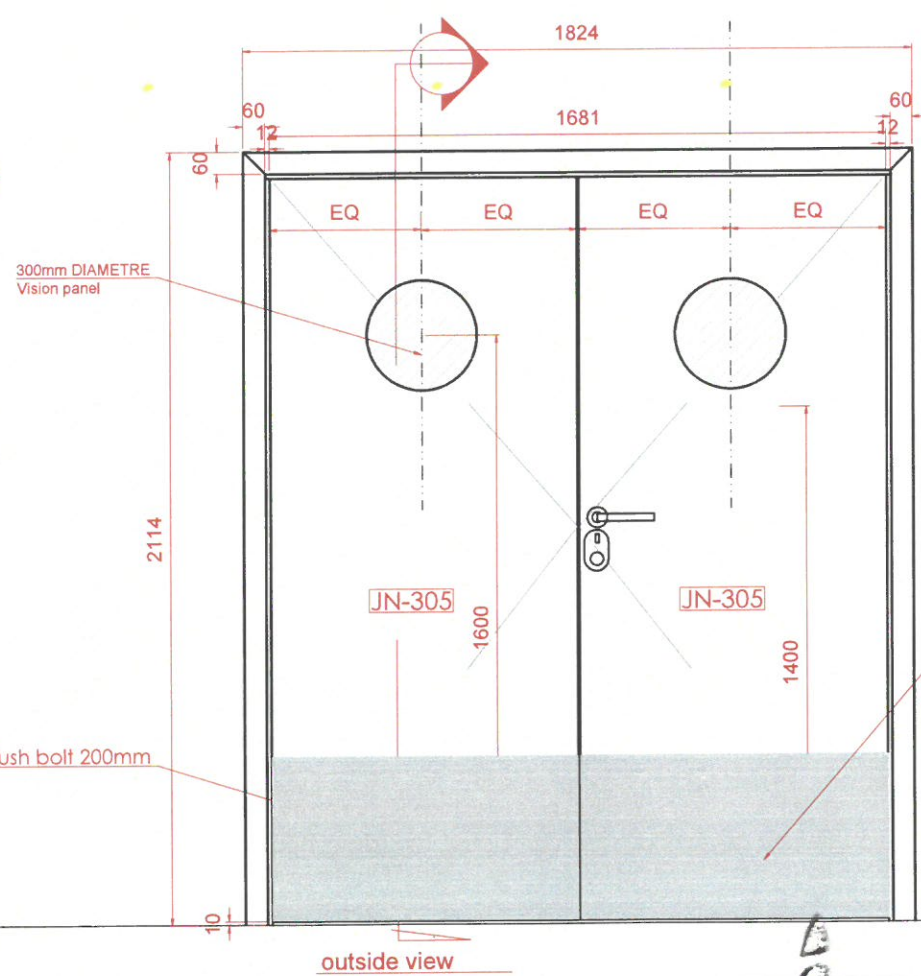

2 pcs

D16c	MEZZ Housing keeping briefing area door	
panel Size	1800mm W x 2100mm H x 56mm thk	
Finish	Veneer to match FOH Finish JN-305	
Door leaf type	Double door, single swing door	
Ironmongery & Accessories	Handles: Front door handle Type 2 - Lever handle	Stainless steel
	Lock: Cylinder sash lock	Stainless steel
	Double cylinder grand masterkeyed 80mmL	Stainless steel
	Flush bolt, Half moon Doorstop 2x	Stainless steel
	Door closer - Non hold open	Stainless steel
	Hinges Type 2: Hinges with curved edges	Stainless steel
	Kick plate 450mmH by width of door	Stainless steel
Location	MEZZ Housing keeping briefing area	
Total QTY	1	
Fire Rating	60Mins	
Acoustic	30dB	
Remarks		