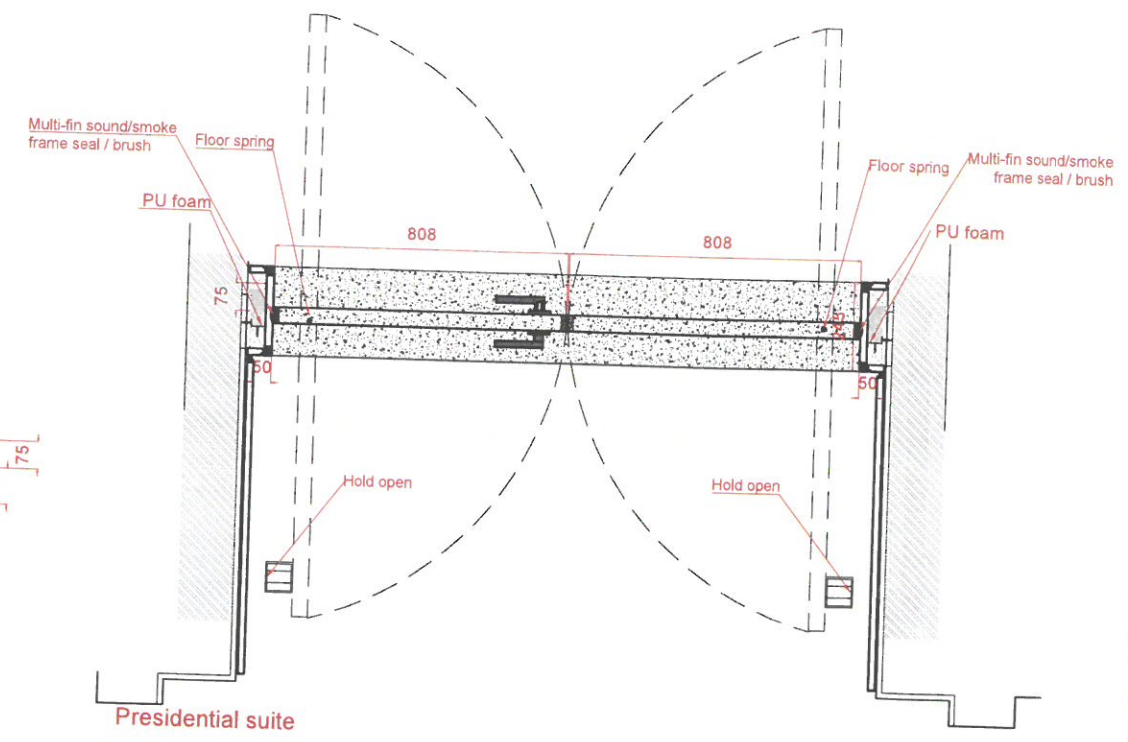

Approved with comments  
 Quantity and to be verified by joiner  
 Size to be verified on site

D15a ACC Corridor double door (presidential suite lobby)	
Panel Size	1720 mm W x 2350mm H x 46mm thk
Finish	Timber panel , Timber frame to match JN-305
Door leaf type	Double door, double swing flush door
Ironmongery & Accessories	vingcard Electronic lockset <i>By others</i>
	Door viewer (wide angle) Black Finish
	Flush bolt Black Finish
	Floor spring Hold-open angle adjustable to 180 degree Black Finish
	Hold open (electrical device) <i>Subject to approval</i> Black Finish
Location	ACC Corridor double door @ presidential suite
Total QTY	1
Fire Rating	NA
Acoustic	NA
Remarks	

Floor spring Hold-open angle adjustable to 180 degree