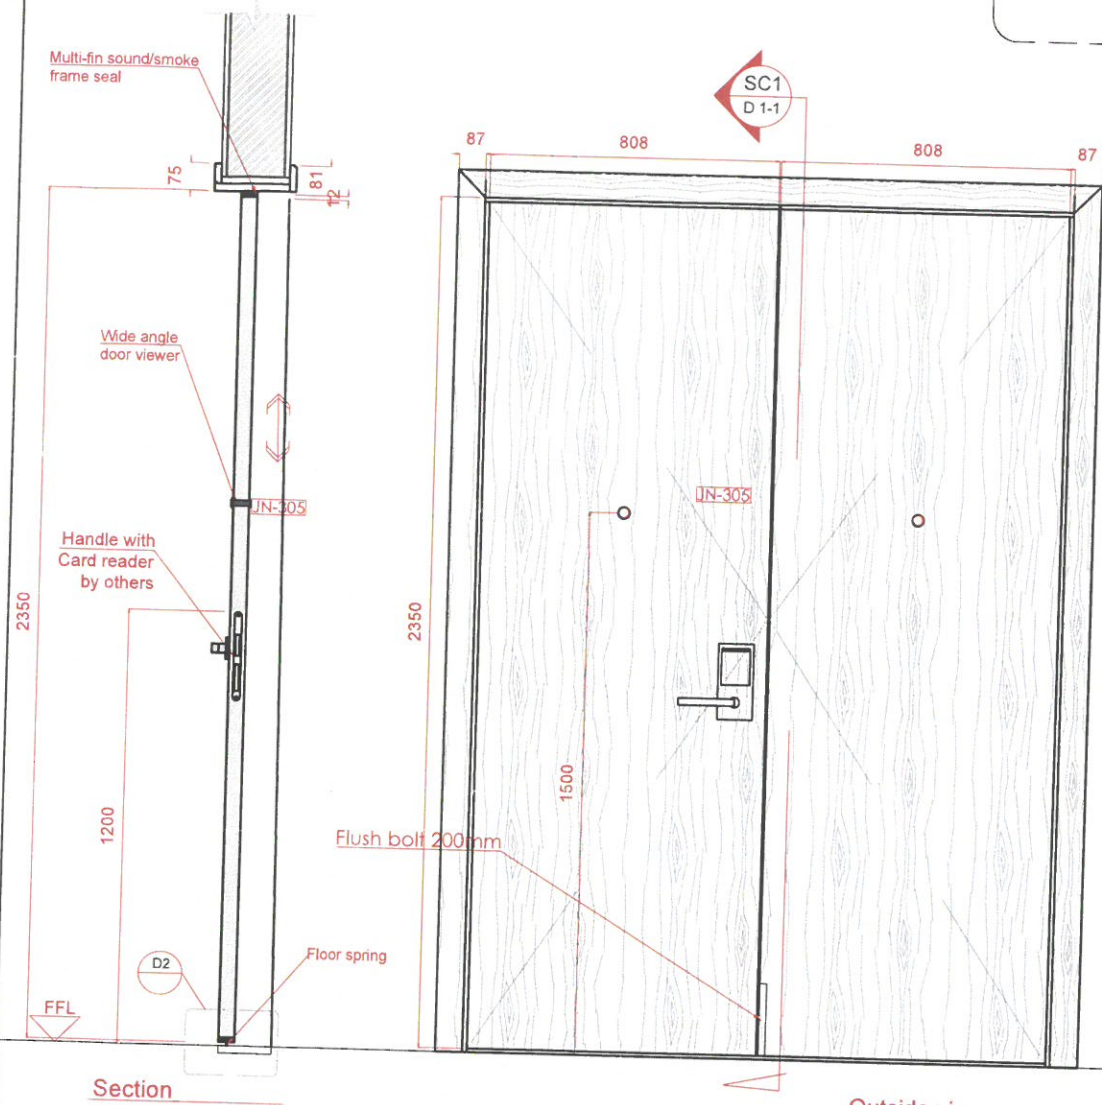

Approved with comments  
 Quantity and to be verified by joiner  
 Size to be verified on site

D15a ACC Corridor double door (presidential suite lobby)	
Panel Size	1720 mm W x 2350mm H x 46mm thk
Finish	Timber panel , Timber frame to match JN-305
Door leaf type	Double door, double swing flush door
Ironmongery & Accessories	vingcard Electronic lockset <i>By others</i>
	Door viewer (wide angle) Black Finish
	Flush bolt Black Finish
	Floor spring Hold-open angle adjustable to 180 degree Black Finish
	Hold open (electrical device) <i>Subject to approval</i> Black Finish
Location	ACC Corridor double door @ presidential suite
Total QTY	1
Fire Rating	NA
Acoustic	NA
Remarks	

Floor spring Hold-open angle adjustable to 180 degree