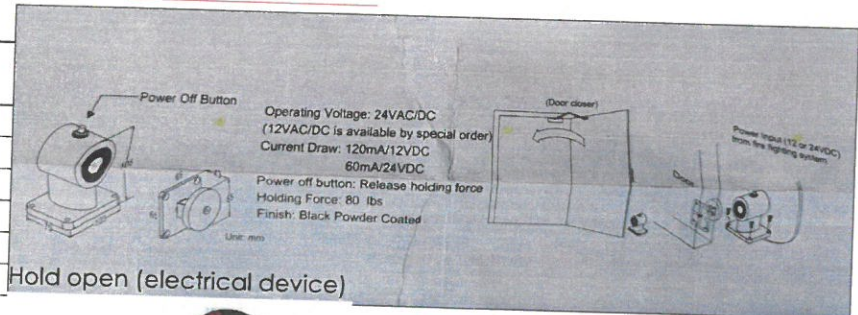

Approved with comments  
 Quantity and to be verified by joiner  
 Size to be verified on site

D15a ACC Corridor double door (presidential suite lobby)	
Panel Size	1720 mm W x 2350mm H x 46mm thk
Finish	Timber panel , Timber frame to match JN-305
Door leaf type	Double door, double swing flush door
Ironmongery & Accessories	vingcard Electronic lockset <i>By others</i>
	Door viewer (wide angle) Black Finish
	Flush bolt Black Finish
	Floor spring Hold-open angle adjustable to 180 degree Black Finish
	Hold open (electrical device) <i>Subject to approval</i> Black Finish
Location	ACC Corridor double door @ presidential suite
Total QTY	1
Fire Rating	NA
Acoustic	NA
Remarks	

Floor spring Hold-open angle adjustable to 180 degree