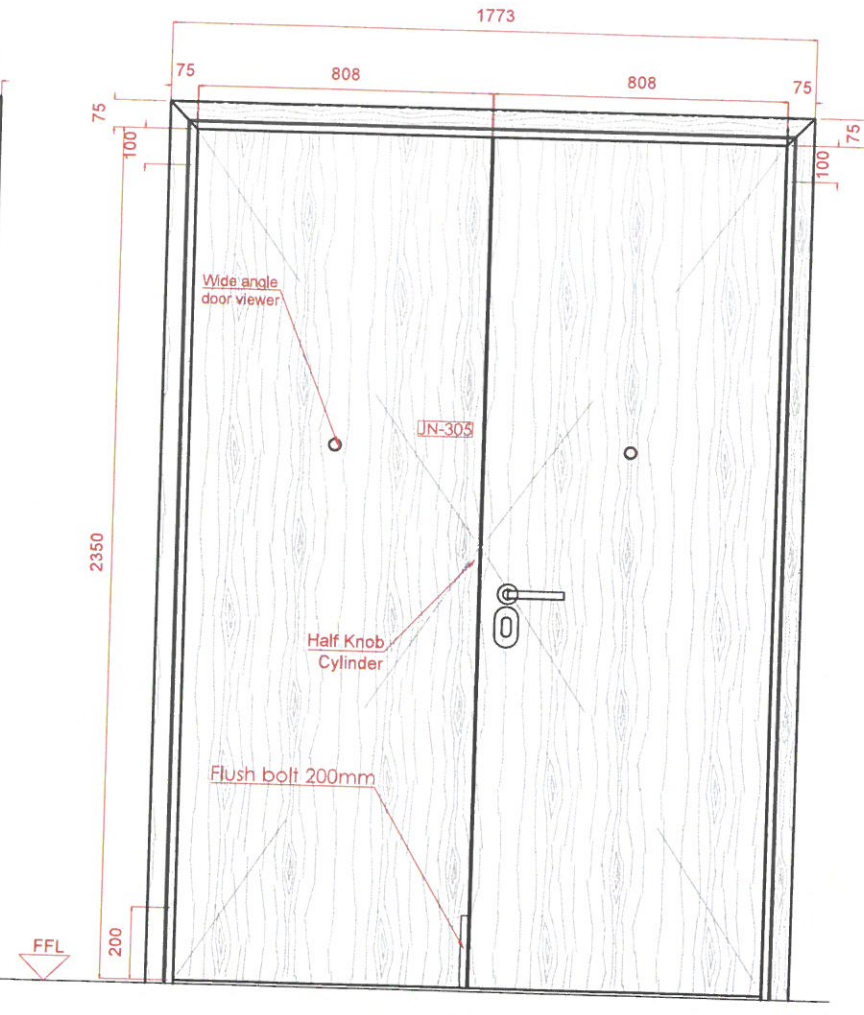

Approved with comments  
 Quantity and to be verified by joiner  
 Size to be verified on site

D15a ACC Corridor double door (presidential suite lobby)	
Panel Size	1720 mm W x 2350mm H x 46mm thk
Finish	Timber panel , Timber frame to match JN-305
Door leaf type	Double door, double swing flush door
Ironmongery & Accessories	vingcard Electronic lockset <i>By others</i>
	Door viewer (wide angle) Black Finish
	Flush bolt Black Finish
	Floor spring Hold-open angle adjustable to 180 degree Black Finish
	Hold open (electrical device) <i>Subject to approval</i> Black Finish
Location	ACC Corridor double door @ presidential suite
Total QTY	1
Fire Rating	NA
Acoustic	NA
Remarks	

Floor spring Hold-open angle adjustable to 180 degree