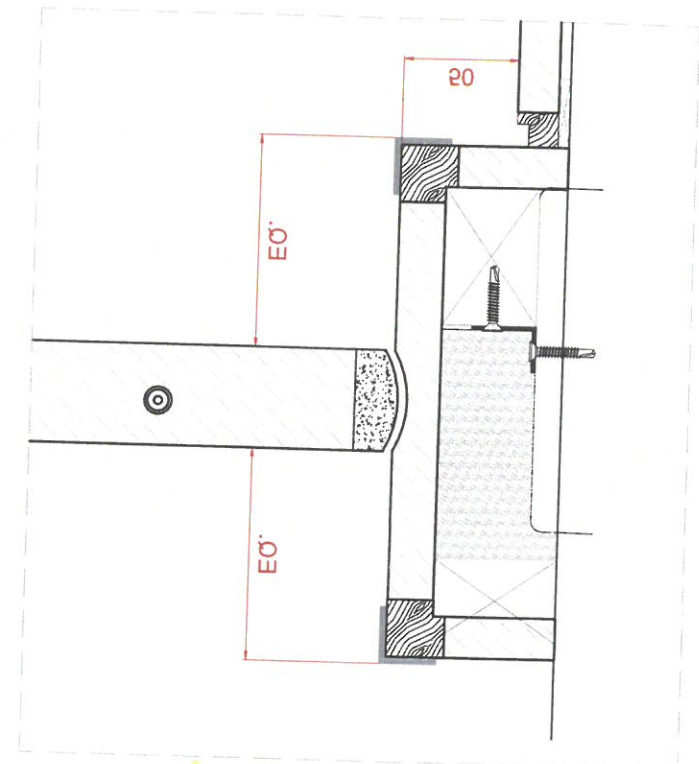

Approved with comments  
 Quantity and to be verified by joiner  
 Size to be verified on site

D15a ACC Corridor double door (presidential suite lobby)	
Panel Size	1720 mm W x 2350mm H x 46mm thk
Finish	Timber panel , Timber frame to match JN-305
Door leaf type	Double door, double swing flush door
Ironmongery & Accessories	vingcard Electronic lockset <i>By others</i>
	Door viewer (wide angle) Black Finish
	Flush bolt Black Finish
	Floor spring Hold-open angle adjustable to 180 degree Black Finish
	Hold open (electrical device) <i>Subject to approval</i> Black Finish
Location	ACC Corridor double door @ presidential suite
Total QTY	1
Fire Rating	NA
Acoustic	NA
Remarks	

Floor spring Hold-open angle adjustable to 180 degree