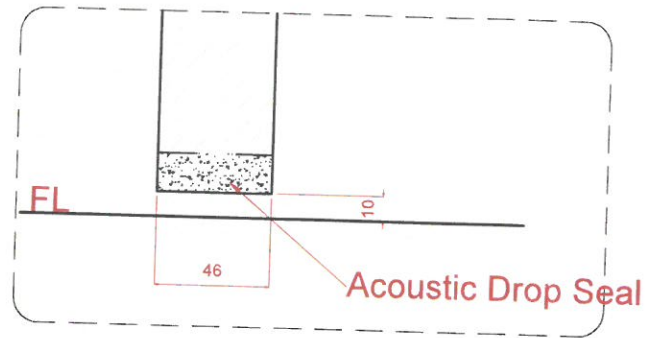

Approved with comments  
 Quantity and to be verified by joiner  
 Size to be verified on site

D15a ACC Corridor double door (presidential suite lobby)	
Panel Size	1720 mm W x 2350mm H x 46mm thk
Finish	Timber panel , Timber frame to match JN-305
Door leaf type	Double door, double swing flush door
Ironmongery & Accessories	vingcard Electronic lockset <i>By others</i>
	Door viewer (wide angle) Black Finish
	Flush bolt Black Finish
	Floor spring Hold-open angle adjustable to 180 degree Black Finish
	Hold open (electrical device) <i>Subject to approval</i> Black Finish
Location	ACC Corridor double door @ presidential suite
Total QTY	1
Fire Rating	NA
Acoustic	NA
Remarks	

Floor spring Hold-open angle adjustable to 180 degree