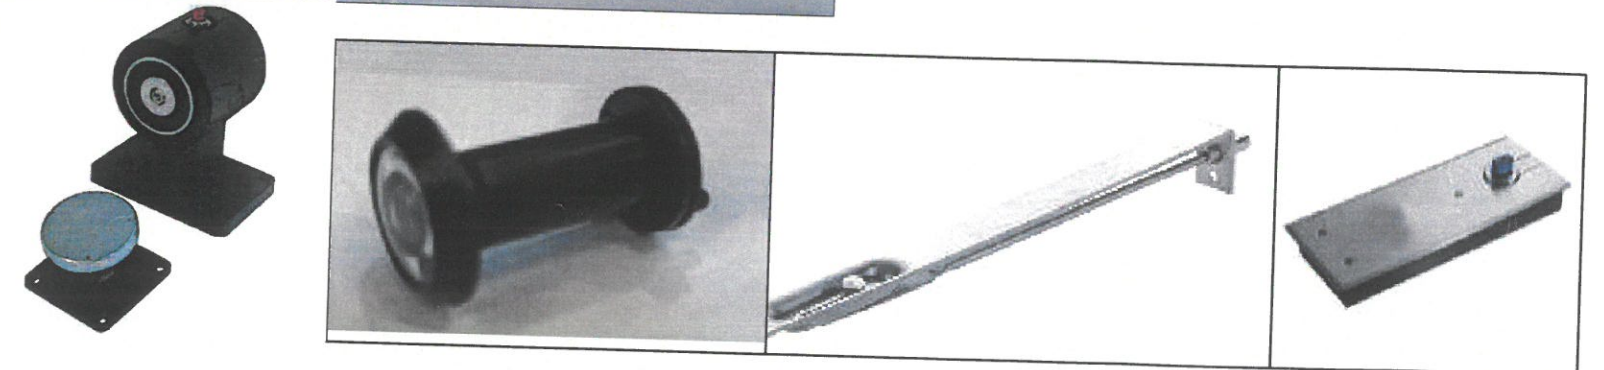

Approved with comments  
 Quantity and to be verified by joiner  
 Size to be verified on site

D15a ACC Corridor double door (presidential suite lobby)	
Panel Size	1720 mm W x 2350mm H x 46mm thk
Finish	Timber panel , Timber frame to match JN-305
Door leaf type	Double door, double swing flush door
Ironmongery & Accessories	vingcard Electronic lockset <i>By others</i>
	Door viewer (wide angle) Black Finish
	Flush bolt Black Finish
	Floor spring Hold-open angle adjustable to 180 degree Black Finish
	Hold open (electrical device) <i>Subject to approval</i> Black Finish
Location	ACC Corridor double door @ presidential suite
Total QTY	1
Fire Rating	NA
Acoustic	NA
Remarks	

Floor spring Hold-open angle adjustable to 180 degree