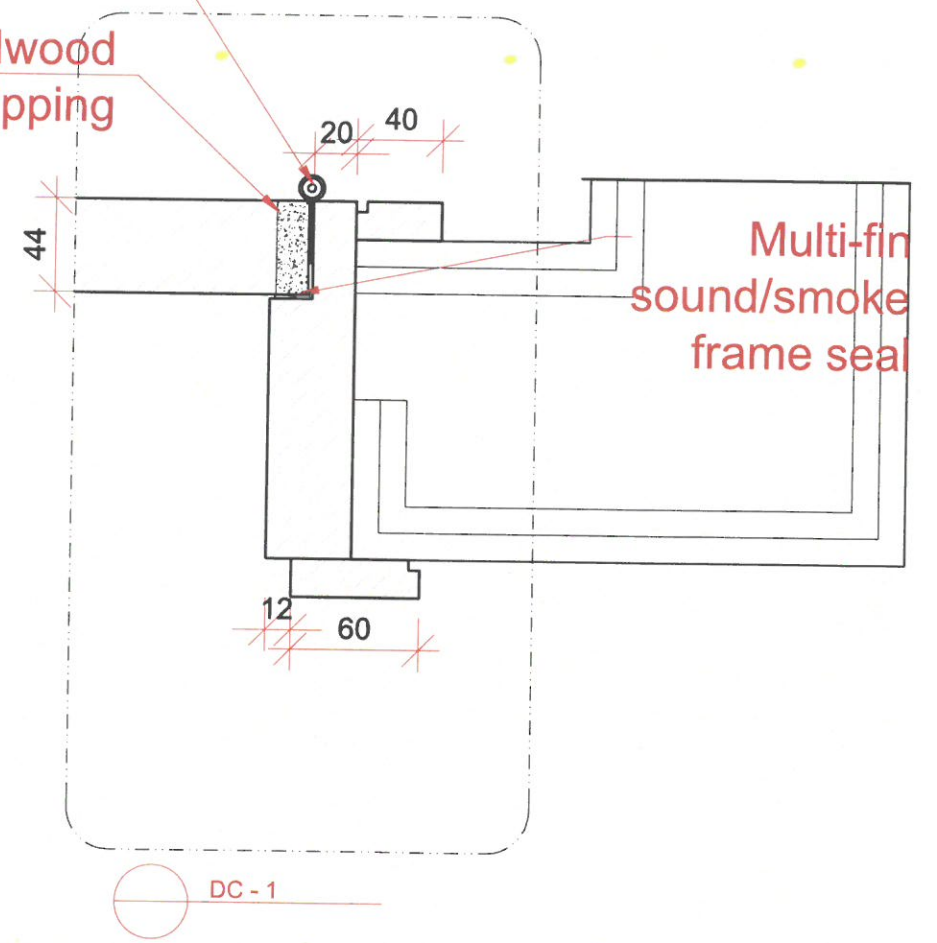

Hinges with curved edges / SS finish

15 Hardwood lipping

D14	GF, MEZZ, LOWER ROOF Disabled bathroom entrance doors	
panel Size	1000mm W x 2300mm H x 44mm thk	
Finish	GF, MEZZ Painted to match PNT-304 (outside) & PNT-302 (inside) , LOWER ROOF match PNT-304	
Door leaf type	Single door, single swing Flush door	
Ironmongery & Accessories	Lock: Dead lock	Black Finish
	Knob cylinder grand masterkeyed	Black Finish
	Pull handle (both sides)	Black Finish
	Door closer - Conceal non hold	Black Finish
	Hinges Type 2: Hinges with curved edges	Black Finish
Location	GF, MEZZ, LOWER ROOF Disabled bathroom entrance	
Total QTY	3	
Fire Rating	NA	
Acoustic	NA	
Remarks		

P10