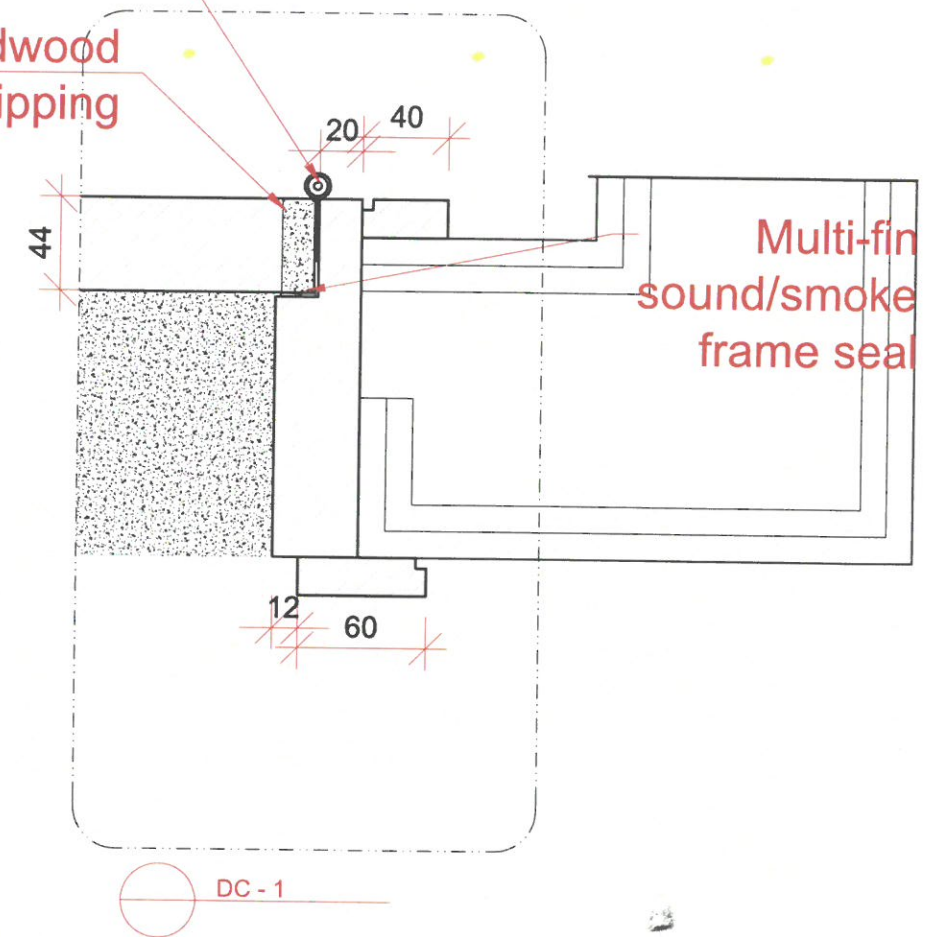

Hinges with curved edges / SS finish

15 Hardwood lipping

D13a MEZZ Spa treatment room entrance door

panel Size	900mm W x 2300mm H x 44mm thk	
Finish	Stained to match JN-301	
Door leaf type	Single door, single swing Flush door	
Ironmongery & Accessories	Acoustic drop seal for door width	Black Finish
	Lock: cylinder deadlock	Black Finish
	Knob cylinder grand masterkeyed	Black Finish
	Door closer - Concealed door closer - Non hold	Black Finish
	Hinges Type 2 : Hinges with curved edges	Black Finish
	Doorstop Type 2	Black Finish
Location	600mm Pull handle MEZZ Spa treatment room entrance	
Total QTY	3	
Fire Rating	NA	
Acoustic	NA	
Remarks		