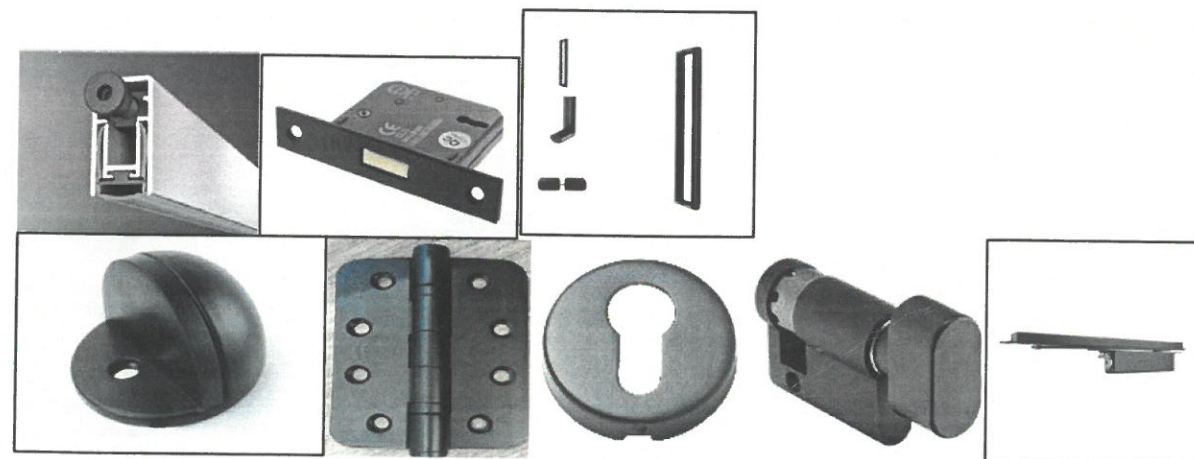

Hinges with curved edges / SS finish

15 Hardwood lipping

D13a MEZZ Spa treatment room entrance door

panel Size	900mm W x 2300mm H x 44mm thk	
Finish	Stained to match JN-301	
Door leaf type	Single door, single swing Flush door	
Ironmongery & Accessories	Acoustic drop seal for door width	Black Finish
	Lock: cylinder deadlock	Black Finish
	Knob cylinder grand masterkeyed	Black Finish
	Door closer - Concealed door closer - Non hold	Black Finish
	Hinges Type 2 : Hinges with curved edges	Black Finish
	Doorstop Type 2	Black Finish
Location	600mm Pull handle MEZZ Spa treatment room entrance	
Total QTY	3	
Fire Rating	NA	
Acoustic	NA	
Remarks		