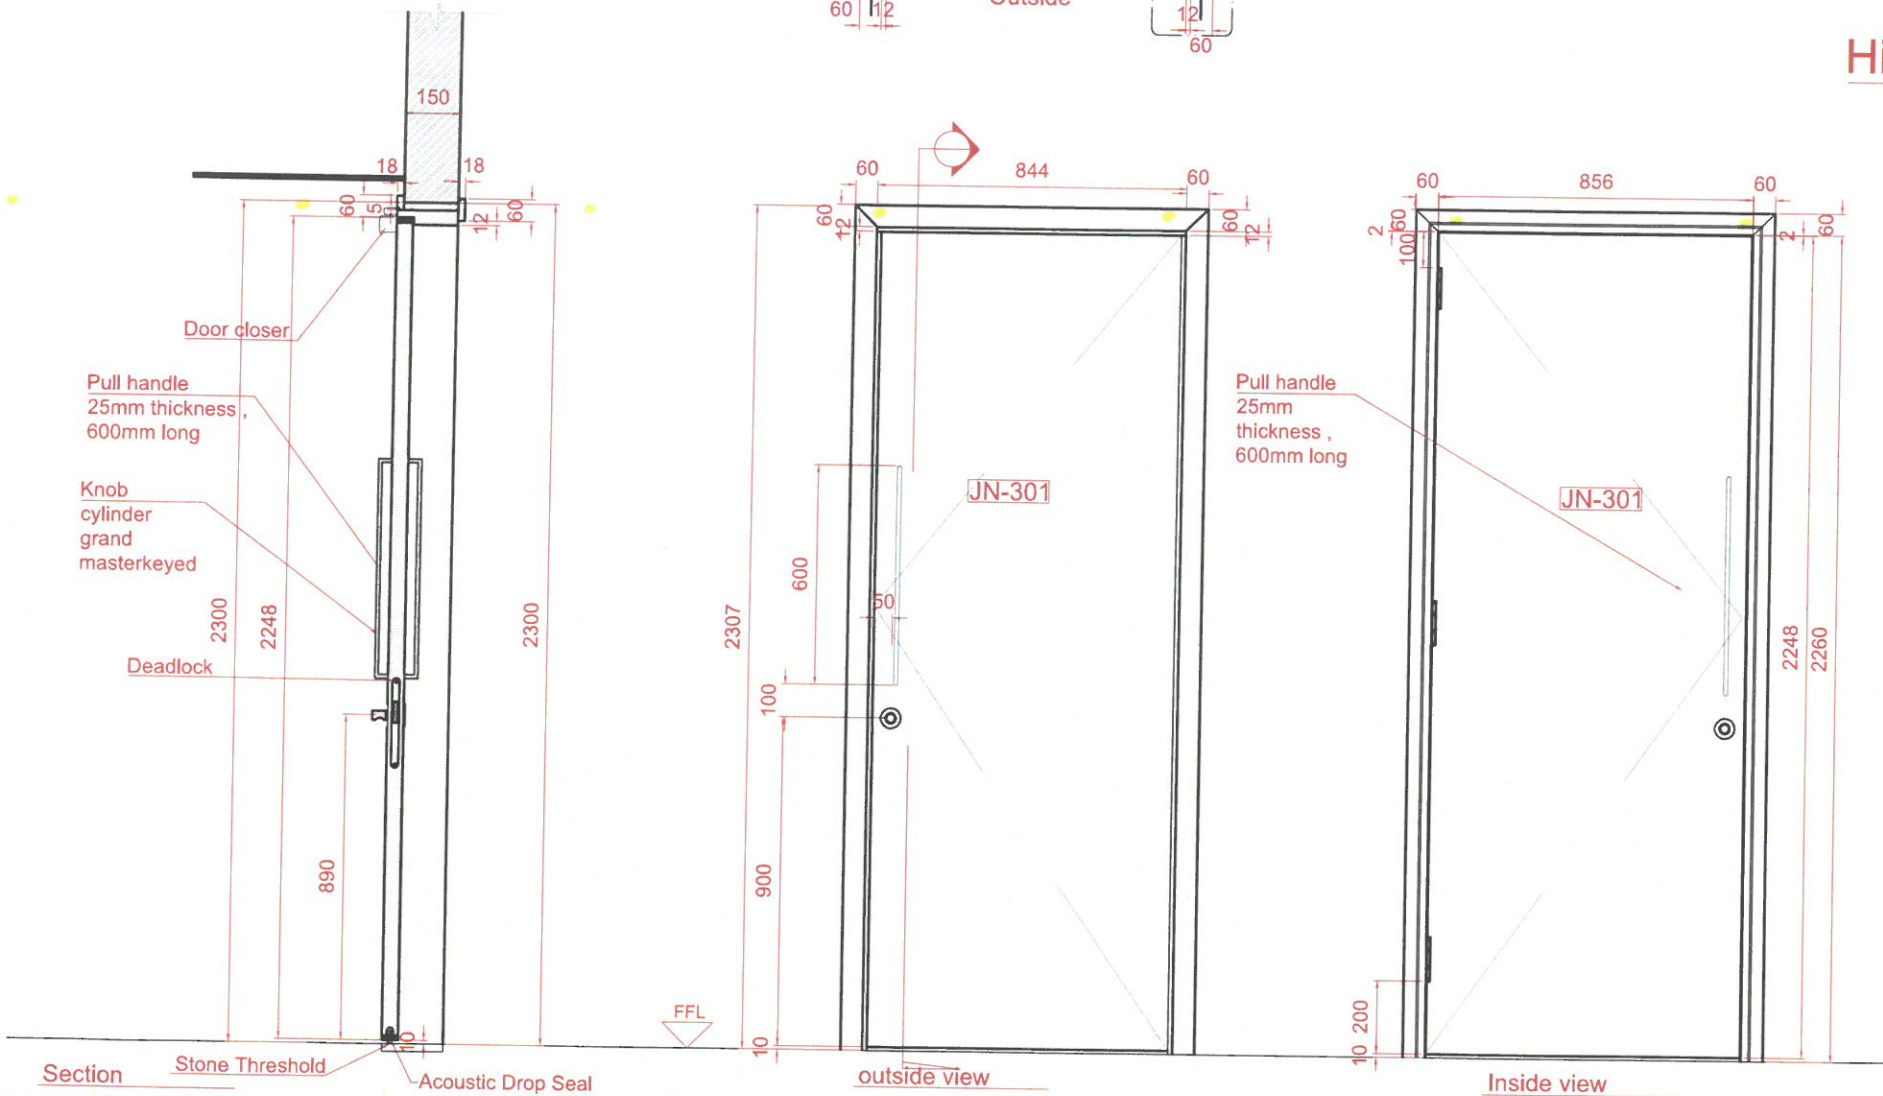

Hinges with curved edges / SS finish

15 Hardwood lipping

D13a MEZZ Spa treatment room entrance door

panel Size	900mm W x 2300mm H x 44mm thk	
Finish	Stained to match JN-301	
Door leaf type	Single door, single swing Flush door	
Ironmongery & Accessories	Acoustic drop seal for door width	Black Finish
	Lock: cylinder deadlock	Black Finish
	Knob cylinder grand masterkeyed	Black Finish
	Door closer - Concealed door closer - Non hold	Black Finish
	Hinges Type 2 : Hinges with curved edges	Black Finish
	Doorstop Type 2	Black Finish
Location	600mm Pull handle MEZZ Spa treatment room entrance	
Total QTY	3	
Fire Rating	NA	
Acoustic	NA	
Remarks		

P10