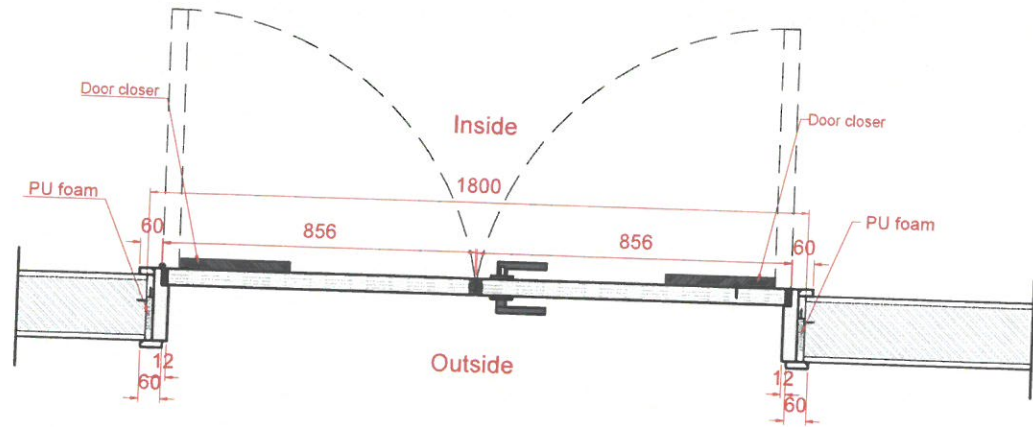

✓ APPROVED

DC - 1

D10p	MEZZ Double Door meeting room furniture door	
panel Size	1800mm W x 2100mm H x 56mm thk	
Finish	Painted to match FOH Finish PNT-302	
Door leaf type	Double door, single swing Flush door	
Ironmongery & Accessories	Vingcard lock	
	Flush bolt top/bottom	Stainless steel
	Door closer - Non hold open	Stainless steel
	Hinges Type 2 : Hinges with curved edges	Stainless steel
	Half moon Door stop	Stainless steel
	Kick plate 450mmH by width of door	Stainless steel
Location	MEZZ Meeting RM furniture Store	
Total QTY	1	
Fire Rating	60MINs	
Acoustic	NA	
Remarks		