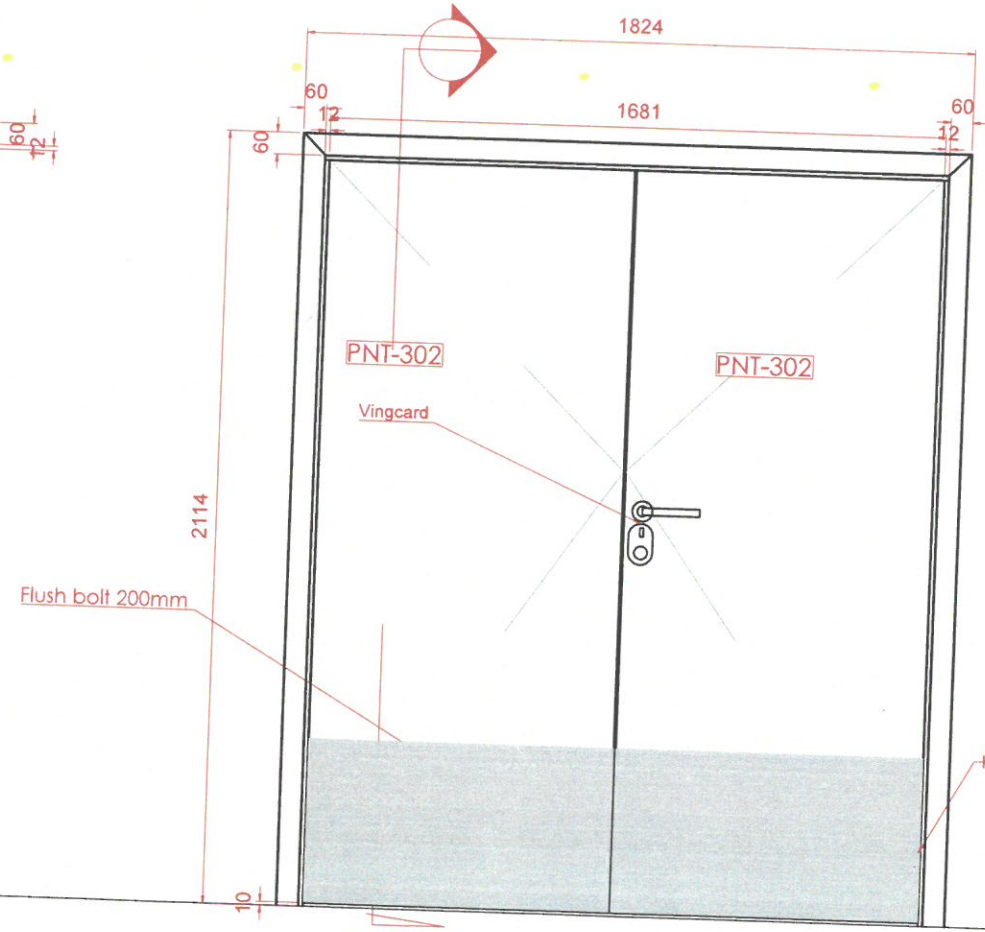

✓ APPROVED

DC - 1

D10p	MEZZ Double Door meeting room furniture door	
panel Size	1800mm W x 2100mm H x 56mm thk	
Finish	Painted to match FOH Finish PNT-302	
Door leaf type	Double door, single swing Flush door	
Ironmongery & Accessories	Vingcard lock	
	Flush bolt top/bottom	Stainless steel
	Door closer - Non hold open	Stainless steel
	Hinges Type 2 : Hinges with curved edges	Stainless steel
	Half moon Door stop	Stainless steel
	Kick plate 450mmH by width of door	Stainless steel
Location	MEZZ Meeting RM furniture Store	
Total QTY	1	
Fire Rating	60MINs	
Acoustic	NA	
Remarks		