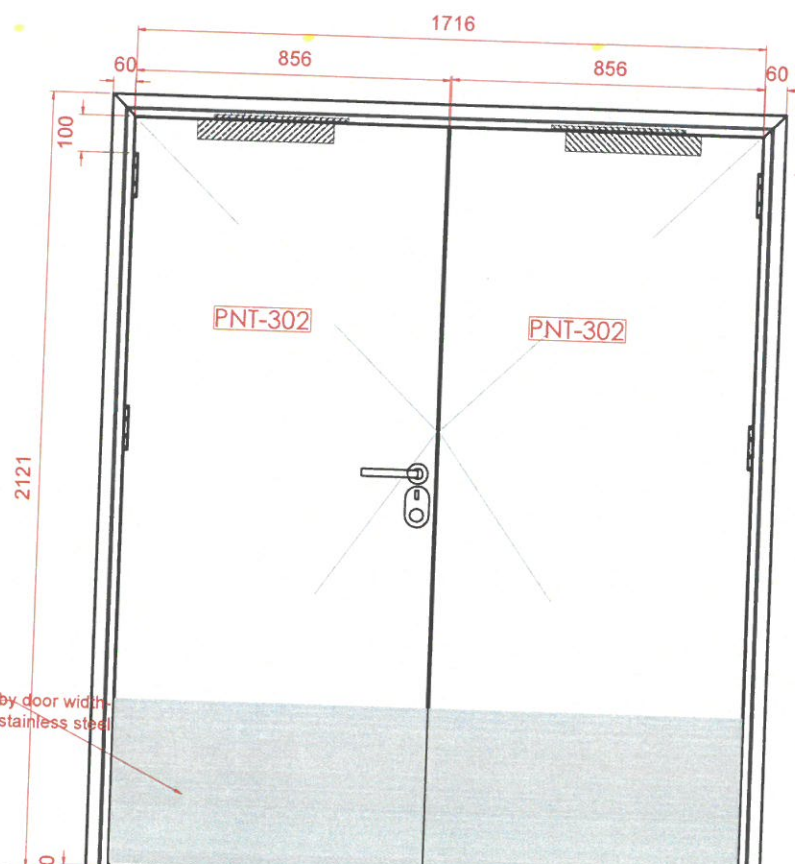

✓ APPROVED

DC - 1

D10p	MEZZ Double Door meeting room furniture door	
panel Size	1800mm W x 2100mm H x 56mm thk	
Finish	Painted to match FOH Finish PNT-302	
Door leaf type	Double door, single swing Flush door	
Ironmongery & Accessories	Vingcard lock	
	Flush bolt top/bottom	Stainless steel
	Door closer - Non hold open	Stainless steel
	Hinges Type 2 : Hinges with curved edges	Stainless steel
	Half moon Door stop	Stainless steel
	Kick plate 450mmH by width of door	Stainless steel
Location	MEZZ Meeting RM furniture Store	
Total QTY	1	
Fire Rating	60MINs	
Acoustic	NA	
Remarks		