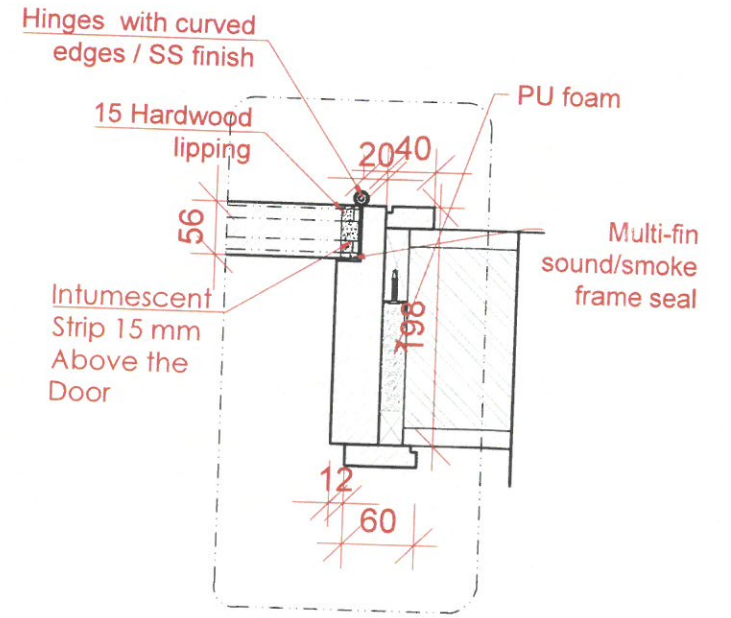

✓ APPROVED

DC - 1

D10p	MEZZ Double Door meeting room furniture door	
panel Size	1800mm W x 2100mm H x 56mm thk	
Finish	Painted to match FOH Finish PNT-302	
Door leaf type	Double door, single swing Flush door	
Ironmongery & Accessories	Vingcard lock	
	Flush bolt top/bottom	Stainless steel
	Door closer - Non hold open	Stainless steel
	Hinges Type 2 : Hinges with curved edges	Stainless steel
	Half moon Door stop	Stainless steel
	Kick plate 450mmH by width of door	Stainless steel
Location	MEZZ Meeting RM furniture Store	
Total QTY	1	
Fire Rating	60MINs	
Acoustic	NA	
Remarks		