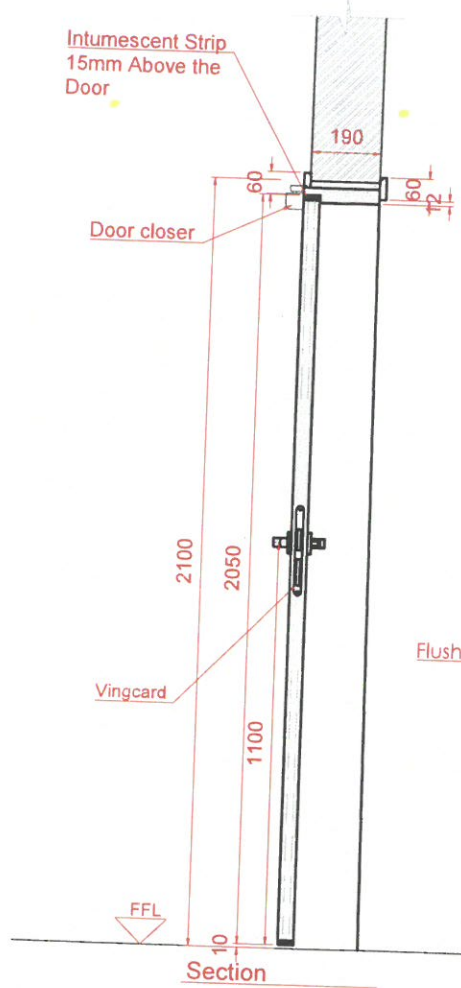

✓ APPROVED

DC - 1

D10p	MEZZ Double Door meeting room furniture door	
panel Size	1800mm W x 2100mm H x 56mm thk	
Finish	Painted to match FOH Finish PNT-302	
Door leaf type	Double door, single swing Flush door	
Ironmongery & Accessories	Vingcard lock	
	Flush bolt top/bottom	Stainless steel
	Door closer - Non hold open	Stainless steel
	Hinges Type 2 : Hinges with curved edges	Stainless steel
	Half moon Door stop	Stainless steel
	Kick plate 450mmH by width of door	Stainless steel
Location	MEZZ Meeting RM furniture Store	
Total QTY	1	
Fire Rating	60MINs	
Acoustic	NA	
Remarks		