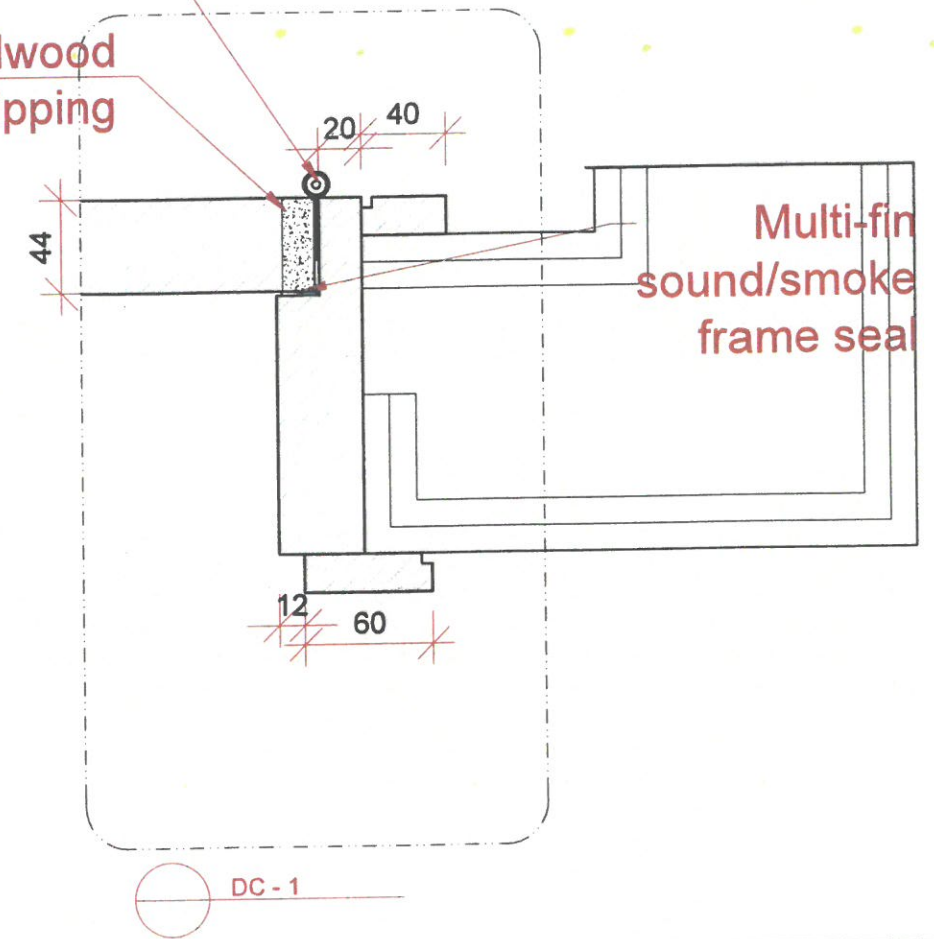

Hinges with curved edges / SS finish

15 Hardwood lipping

Multi-fin sound/smoke frame seal

DC - 1

<b>D10o</b>	MEZZ Pantry/waiting rm (Administrative office exit) doors	
Panel Size	900mm W x 2100mm H x 44mm thk	
Finish	Painted to match FOH Finish PNT-302	
Door leaf type	Single door, single swing Flush door	
Fittings & Accessories	Handle :Exterior Panic handle	Stainless steel
	Lock : Panic Bar (Two point locking panic bar)	Stainless steel
	Door closer - Non hold open	Stainless steel
	Hinges Type 2 : Hinges with curved edges	Stainless steel
	Half moon Door stop	Stainless steel
	Kick plate 450mmH by width of door	Stainless steel
	Location	MEZZ Pantry/waiting room
Total QTY	1	
Fire Rating	NA	
Acoustic	30dB	
Remarks		