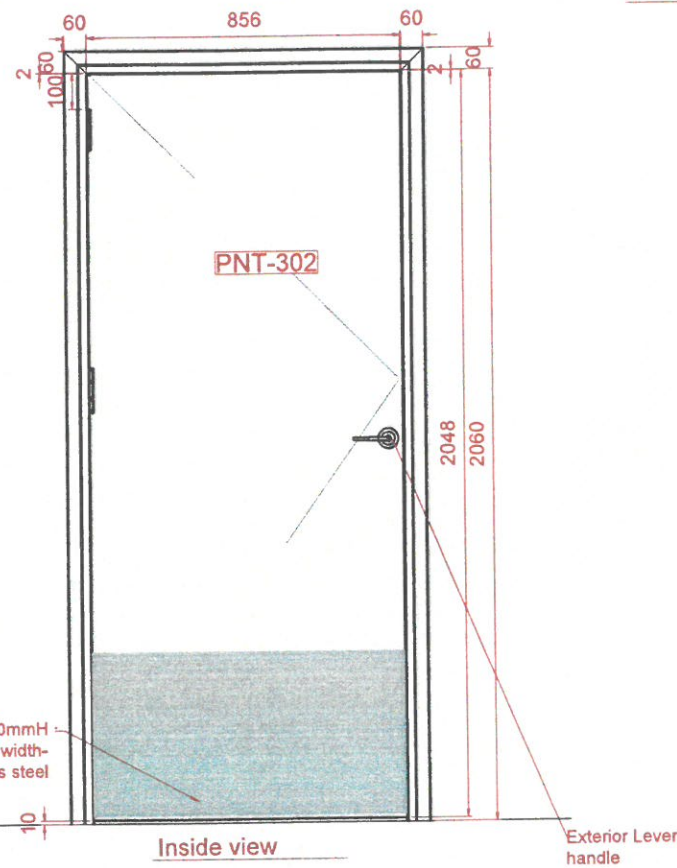

Hinges with curved edges / SS finish

15 Hardwood lipping

Multi-fin sound/smoke frame seal

DC - 1

<b>D10o</b>	MEZZ Pantry/waiting rm (Administrative office exit) doors	
Panel Size	900mm W x 2100mm H x 44mm thk	
Finish	Painted to match FOH Finish PNT-302	
Door leaf type	Single door, single swing Flush door	
Fittings & Accessories	Handle :Exterior Panic handle	Stainless steel
	Lock : Panic Bar (Two point locking panic bar)	Stainless steel
	Door closer - Non hold open	Stainless steel
	Hinges Type 2 : Hinges with curved edges	Stainless steel
	Half moon Door stop	Stainless steel
	Kick plate 450mmH by width of door	Stainless steel
	Location	MEZZ Pantry/waiting room
Total QTY	1	
Fire Rating	NA	
Acoustic	30dB	
Remarks		