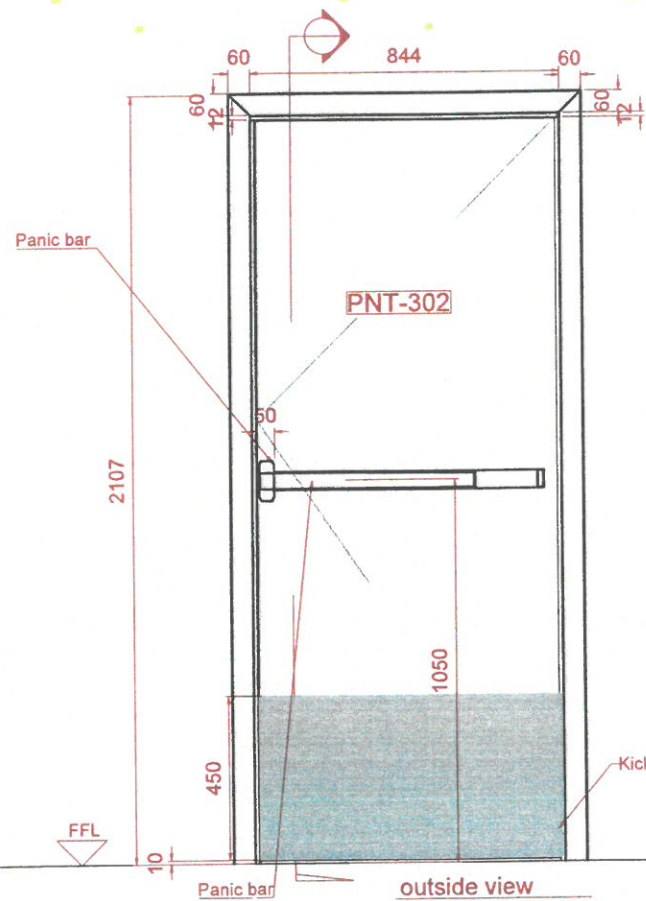

Hinges with curved edges / SS finish

15 Hardwood lipping

Multi-fin sound/smoke frame seal

DC - 1

<b>D10o</b>	MEZZ Pantry/waiting rm (Administrative office exit) doors	
Panel Size	900mm W x 2100mm H x 44mm thk	
Finish	Painted to match FOH Finish PNT-302	
Door leaf type	Single door, single swing Flush door	
Fittings & Accessories	Handle :Exterior Panic handle	Stainless steel
	Lock : Panic Bar (Two point locking panic bar)	Stainless steel
	Door closer - Non hold open	Stainless steel
	Hinges Type 2 : Hinges with curved edges	Stainless steel
	Half moon Door stop	Stainless steel
	Kick plate 450mmH by width of door	Stainless steel
	Location	MEZZ Pantry/waiting room
Total QTY	1	
Fire Rating	NA	
Acoustic	30dB	
Remarks		