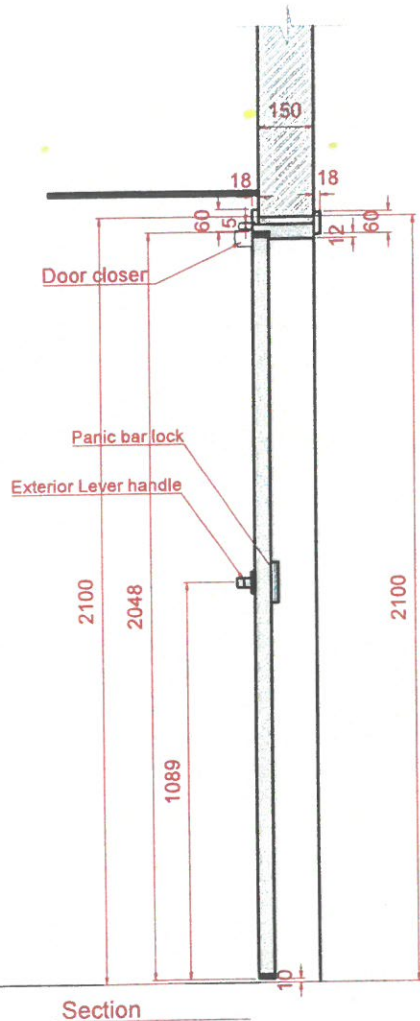

Hinges with curved edges / SS finish

15 Hardwood lipping

Multi-fin sound/smoke frame seal

DC - 1

<b>D10o</b>	MEZZ Pantry/waiting rm (Administrative office exit) doors	
Panel Size	900mm W x 2100mm H x 44mm thk	
Finish	Painted to match FOH Finish PNT-302	
Door leaf type	Single door, single swing Flush door	
Fittings & Accessories	Handle :Exterior Panic handle	Stainless steel
	Lock : Panic Bar (Two point locking panic bar)	Stainless steel
	Door closer - Non hold open	Stainless steel
	Hinges Type 2 : Hinges with curved edges	Stainless steel
	Half moon Door stop	Stainless steel
	Kick plate 450mmH by width of door	Stainless steel
	Location	MEZZ Pantry/waiting room
Total QTY	1	
Fire Rating	NA	
Acoustic	30dB	
Remarks		