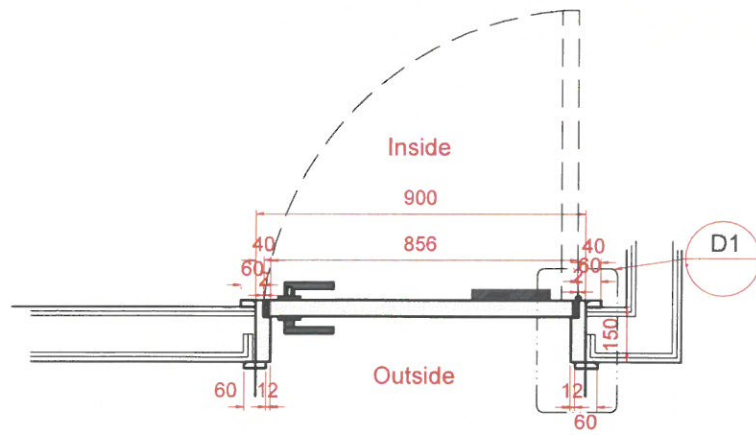

1pc

Hinges with curved edges / SS finish

15 Hardwood lipping

Multi-fin sound/smoke frame seal

<b>D10n</b>	MEZZ Employee restaurant / lounge exit door	
panel Size	900mm W x 2100mm H x 44mm thk	
Finish	Painted to match FOH Finish PNT-302	
Door leaf type	Single door, single swing Flush door	
Ironmongery & Accessories	Handles: Front door handle Type 2 - Lever handle	Stainless steel
	Lock: Cylinder sash lock	Stainless steel
	Double cylinder grand masterkeyed 70mmL	Stainless steel
	Cylinder escutcheon	Stainless steel
	Door closer - Non hold open	Stainless steel
	Hinges Type 2: Hinges with curved edges	Stainless steel
	Half moon Door stop & Kick plate 450mmH by width of door	Stainless steel
Location	MEZZ Employee restaurant / lounge exit	
Total QTY	1	
Fire Rating	NA	
Acoustic	30dB	
Remarks		