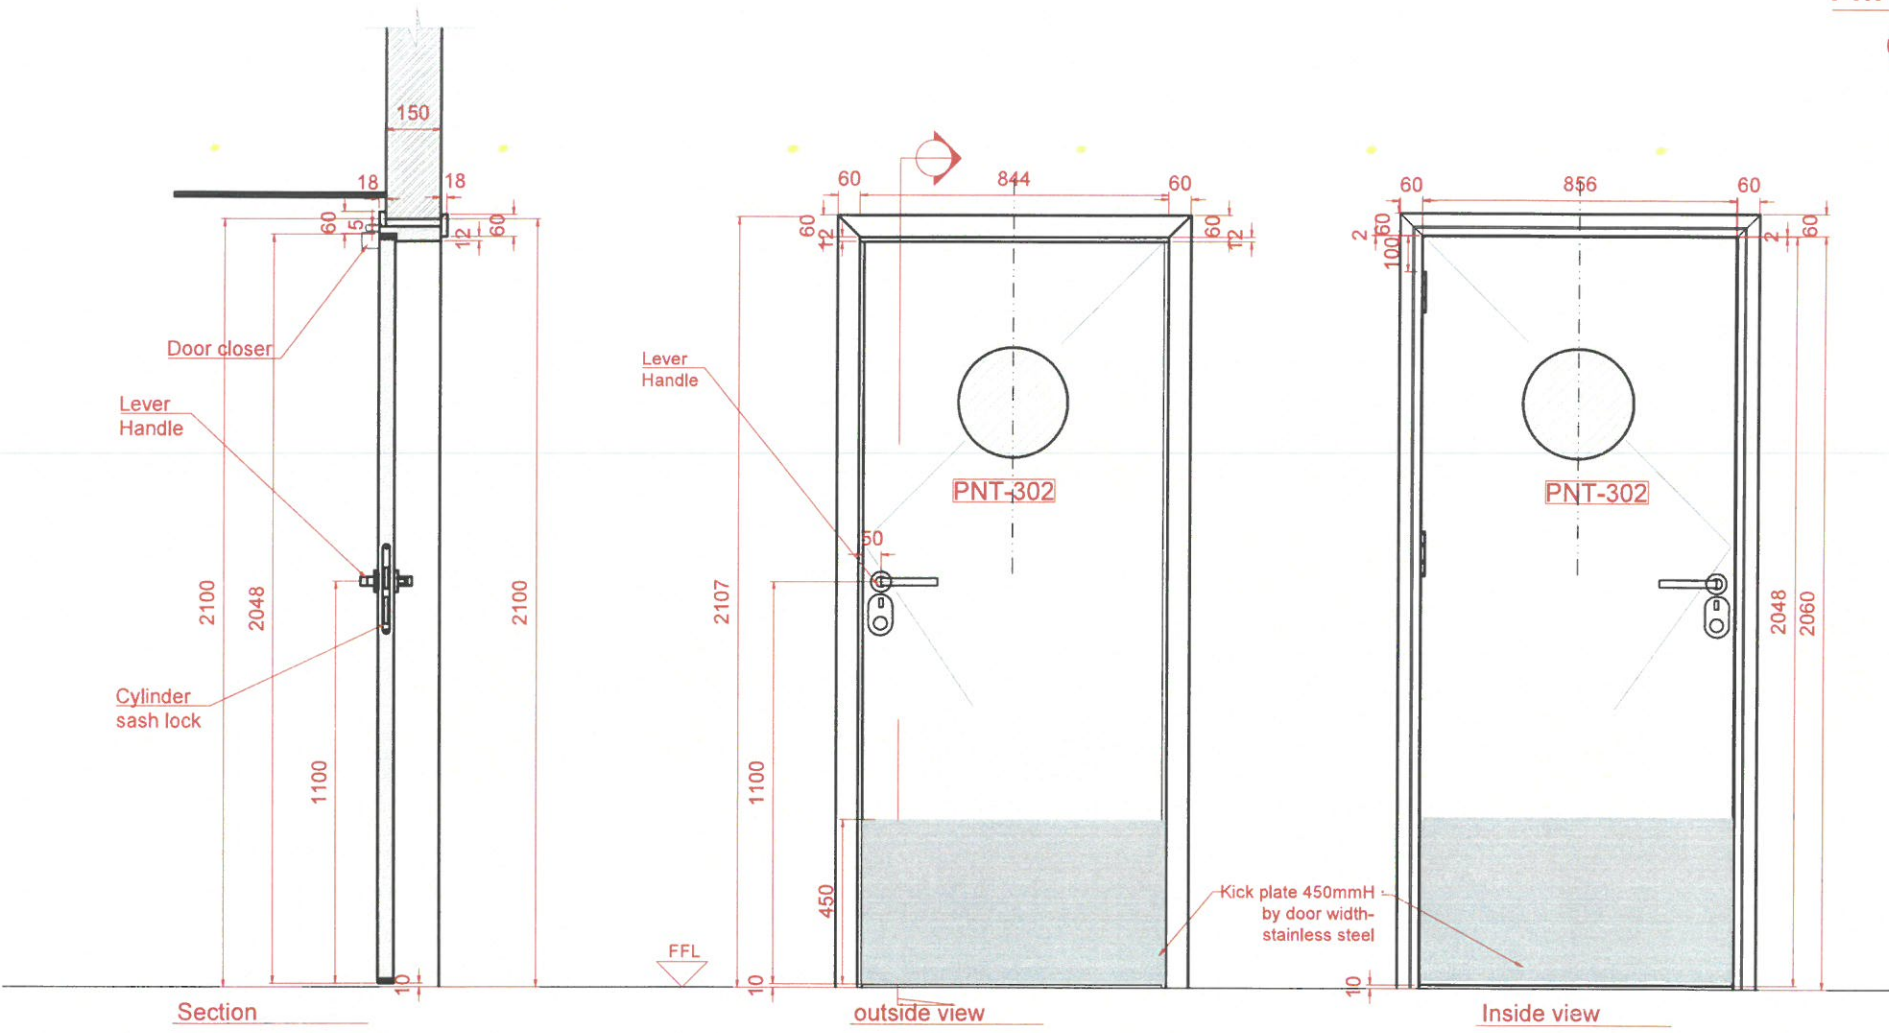

1pc

Hinges with curved edges / SS finish

15 Hardwood lipping

Multi-fin sound/smoke frame seal

<b>D10n</b>	MEZZ Employee restaurant / lounge exit door	
panel Size	900mm W x 2100mm H x 44mm thk	
Finish	Painted to match FOH Finish PNT-302	
Door leaf type	Single door, single swing Flush door	
Ironmongery & Accessories	Handles: Front door handle Type 2 - Lever handle	Stainless steel
	Lock: Cylinder sash lock	Stainless steel
	Double cylinder grand masterkeyed 70mmL	Stainless steel
	Cylinder escutcheon	Stainless steel
	Door closer - Non hold open	Stainless steel
	Hinges Type 2: Hinges with curved edges	Stainless steel
	Half moon Door stop & Kick plate 450mmH by width of door	Stainless steel
Location	MEZZ Employee restaurant / lounge exit	
Total QTY	1	
Fire Rating	NA	
Acoustic	30dB	
Remarks		