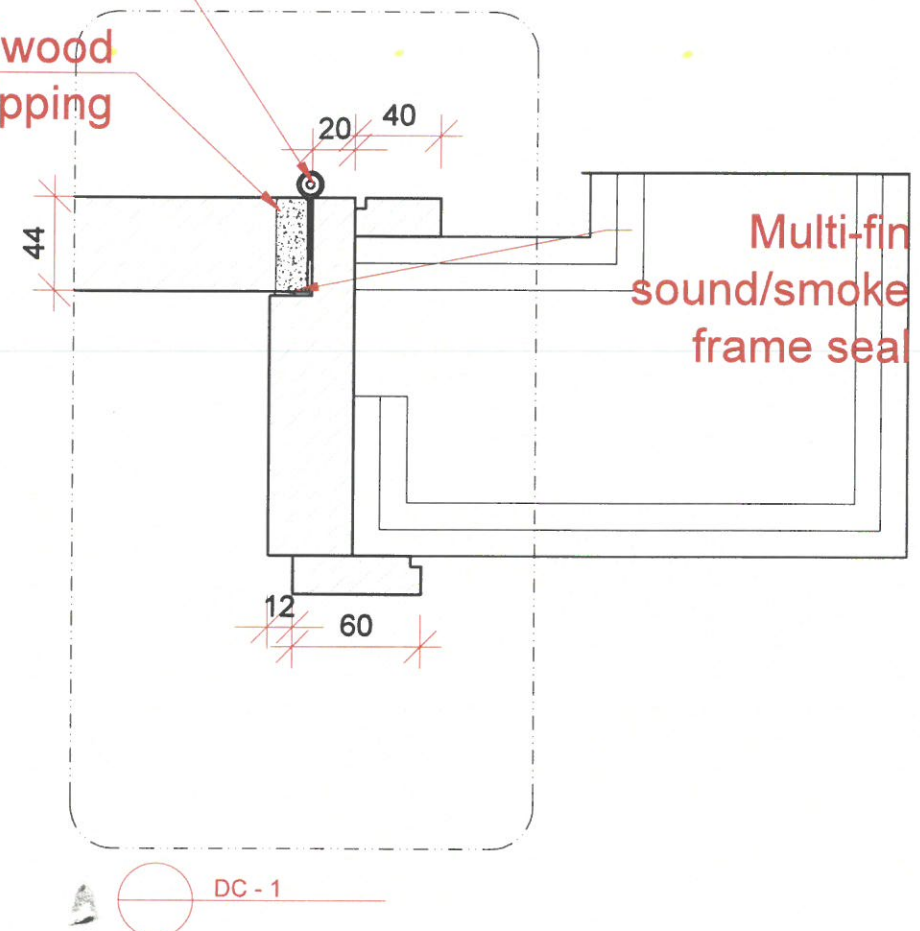

1pc

Hinges with curved edges / SS finish

15 Hardwood lipping

Multi-fin sound/smoke frame seal

<b>D10n</b>	MEZZ Employee restaurant / lounge exit door	
panel Size	900mm W x 2100mm H x 44mm thk	
Finish	Painted to match FOH Finish PNT-302	
Door leaf type	Single door, single swing Flush door	
Ironmongery & Accessories	Handles: Front door handle Type 2 - Lever handle	Stainless steel
	Lock: Cylinder sash lock	Stainless steel
	Double cylinder grand masterkeyed 70mmL	Stainless steel
	Cylinder escutcheon	Stainless steel
	Door closer - Non hold open	Stainless steel
	Hinges Type 2: Hinges with curved edges	Stainless steel
	Half moon Door stop & Kick plate 450mmH by width of door	Stainless steel
Location	MEZZ Employee restaurant / lounge exit	
Total QTY	1	
Fire Rating	NA	
Acoustic	30dB	
Remarks		