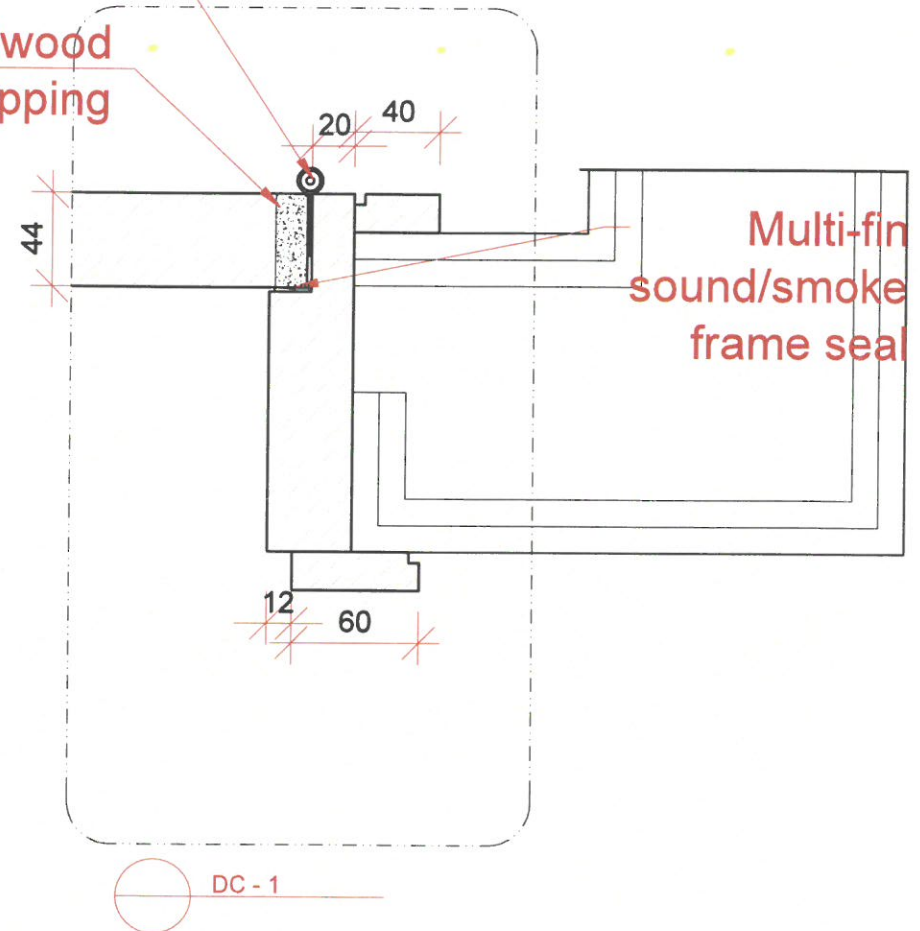

*IPC vision*

Hinges with curved edges / SS finish

15 Hardwood lipping

<b>D10m</b>	<b>MEZZ Clean linen room door</b>	
panel Size	900mm W x 2100mm H x 44mm thk	
Finish	Painted to match FOH Finish PNT-302	
Door leaf type	Single door, single swing Flush door	
Ironmongery & Accessories	RFID cylinder lock	Stainless steel
	Magnetic contact door	Stainless steel
	Door closer - Non hold open	Stainless steel
	Hinges Type 2 : Hinges with curved edges	Stainless steel
	Half moon Door stop	Stainless steel
	Kick plate 450mmH by width of door	Stainless steel
	Location	MEZZ Clean linen rm
Total QTY	1	
Fire Rating	NA	
Acoustic	30dB	
Remarks		