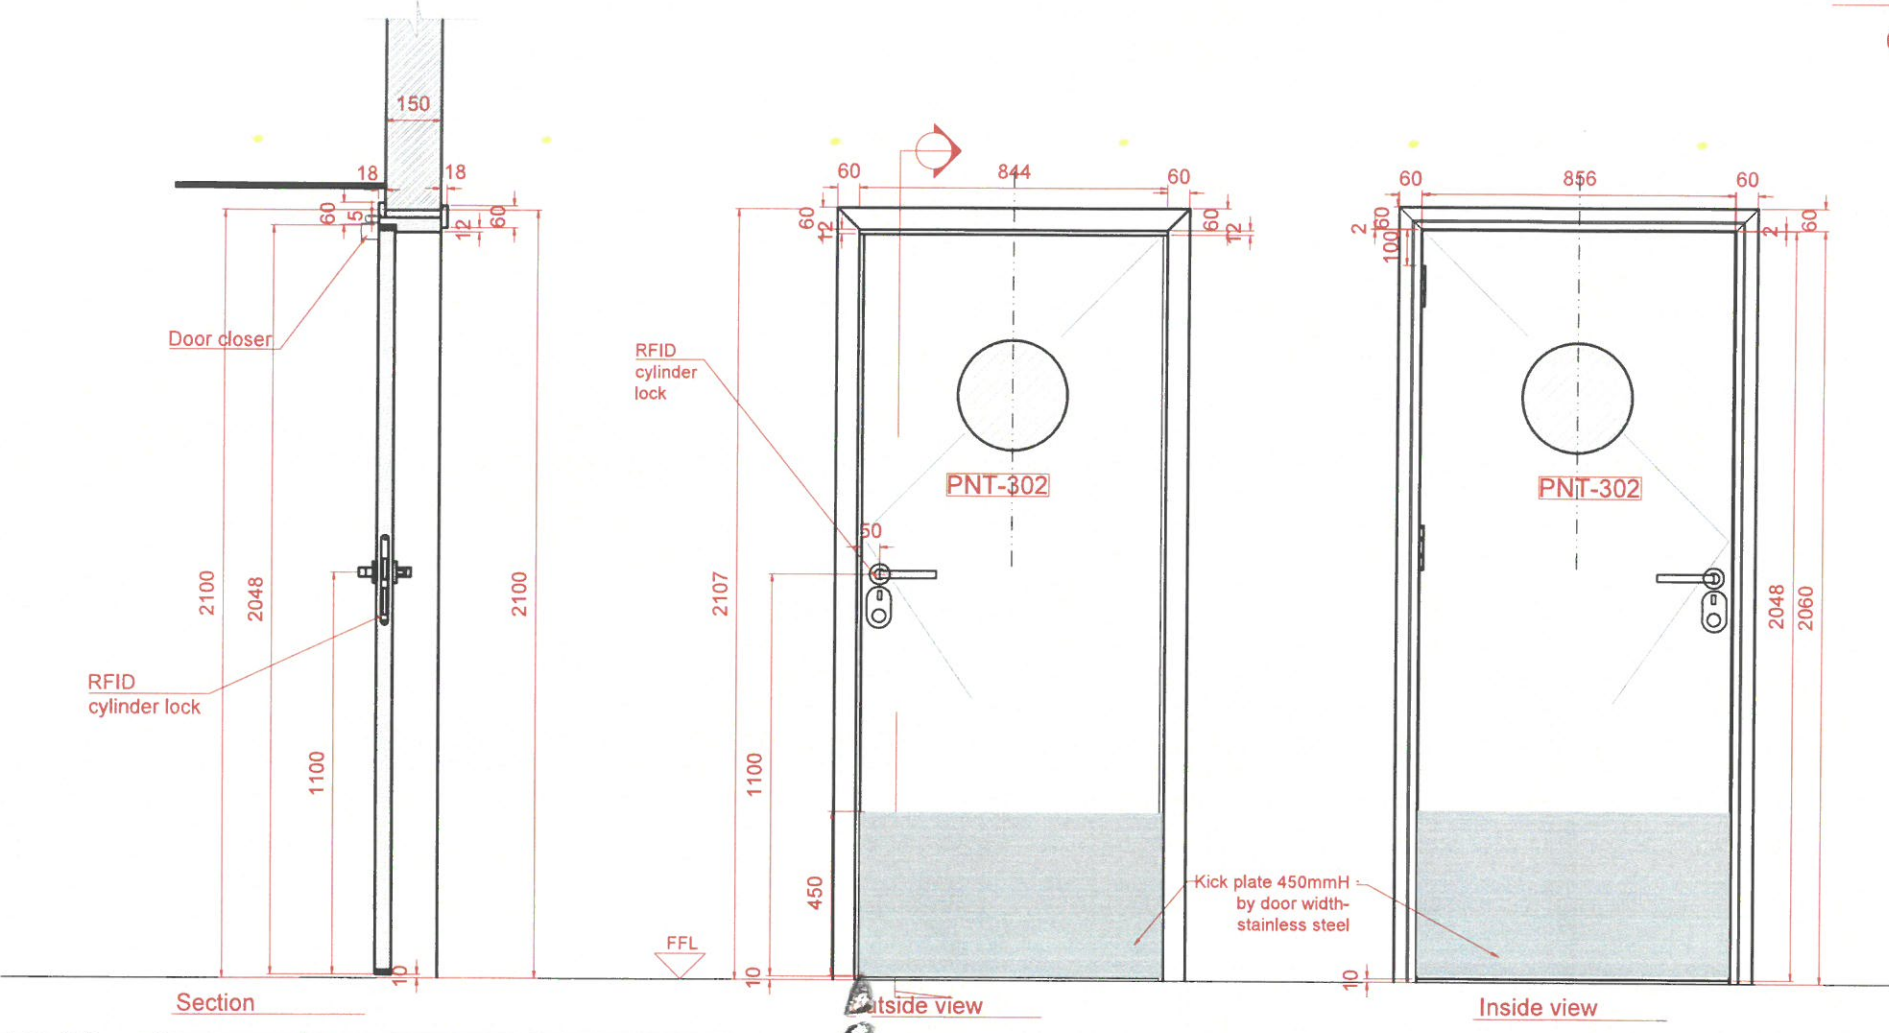

*IPC vision*

Hinges with curved edges / SS finish

15 Hardwood lipping

<b>D10m</b>	<b>MEZZ Clean linen room door</b>	
panel Size	900mm W x 2100mm H x 44mm thk	
Finish	Painted to match FOH Finish PNT-302	
Door leaf type	Single door, single swing Flush door	
Ironmongery & Accessories	RFID cylinder lock	Stainless steel
	Magnetic contact door	Stainless steel
	Door closer - Non hold open	Stainless steel
	Hinges Type 2 : Hinges with curved edges	Stainless steel
	Half moon Door stop	Stainless steel
	Kick plate 450mmH by width of door	Stainless steel
	Location	MEZZ Clean linen rm
Total QTY	1	
Fire Rating	NA	
Acoustic	30dB	
Remarks		