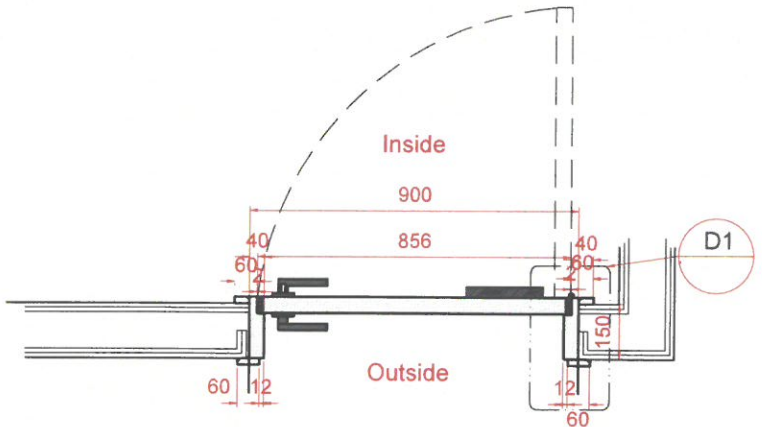

*IPC vision*

Hinges with curved edges / SS finish

15 Hardwood lipping

<b>D10m</b>	<b>MEZZ Clean linen room door</b>	
panel Size	900mm W x 2100mm H x 44mm thk	
Finish	Painted to match FOH Finish PNT-302	
Door leaf type	Single door, single swing Flush door	
Ironmongery & Accessories	RFID cylinder lock	Stainless steel
	Magnetic contact door	Stainless steel
	Door closer - Non hold open	Stainless steel
	Hinges Type 2 : Hinges with curved edges	Stainless steel
	Half moon Door stop	Stainless steel
	Kick plate 450mmH by width of door	Stainless steel
	Location	MEZZ Clean linen rm
Total QTY	1	
Fire Rating	NA	
Acoustic	30dB	
Remarks		