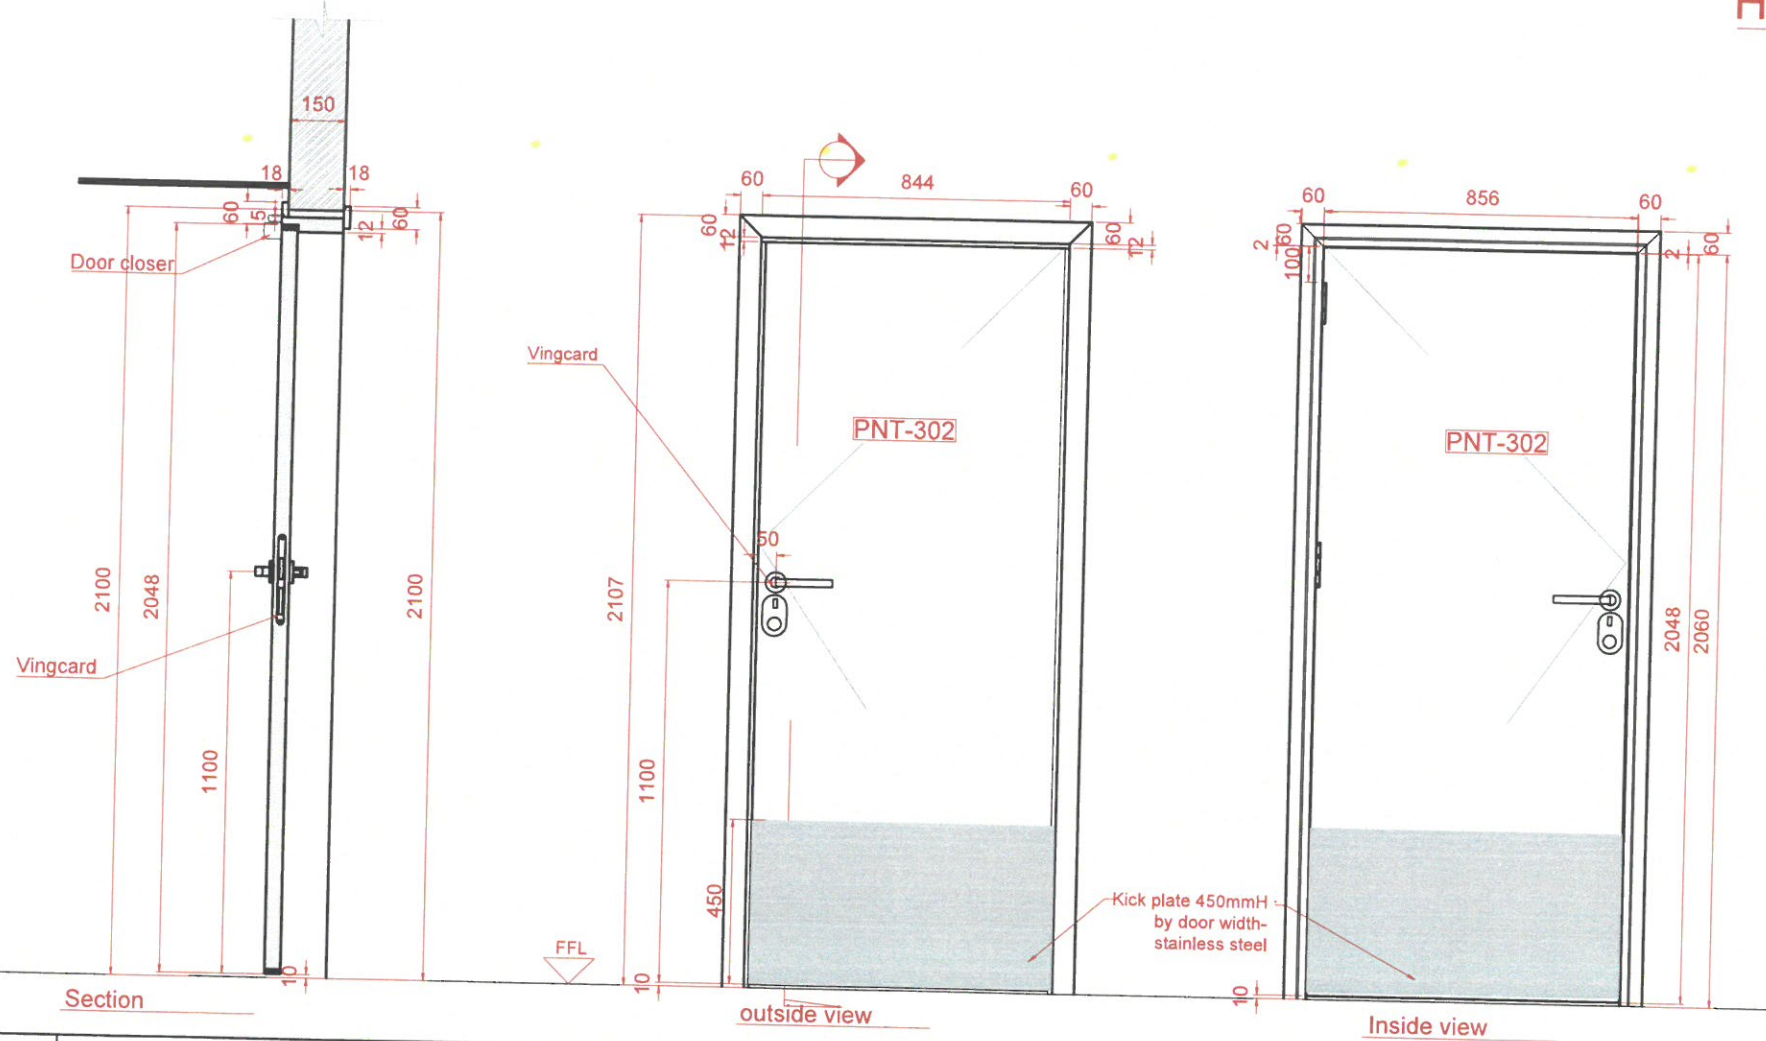

Hinges with curved edges / SS finish

15 Hardwood lipping

Multi-fin sound/smoke frame seal

<b>D10k</b>	MEZZ medical,culinary,human resources&Hk/Laundry office doors	
panel Size	900mm W x 2100mm H x 44mm thk	
Finish	Painted to match FOH Finish PNT-302	
Door leaf type	Single door, single swing Flush door	
Ironmongery & Accessories	Vingcard	
	Door closer - Non hold open	Stainless steel
	Hinges Type 2 : Hinges with curved edges	Stainless steel
	Half moon Door stop	Stainless steel
	Kick plate 450mmH by width of door	Stainless steel
Location	MEZZ medical,culinary,human resources&Hk/Laundry office	
Total QTY	4	
Fire Rating	NA	
Acoustic	30dB	
Remarks		