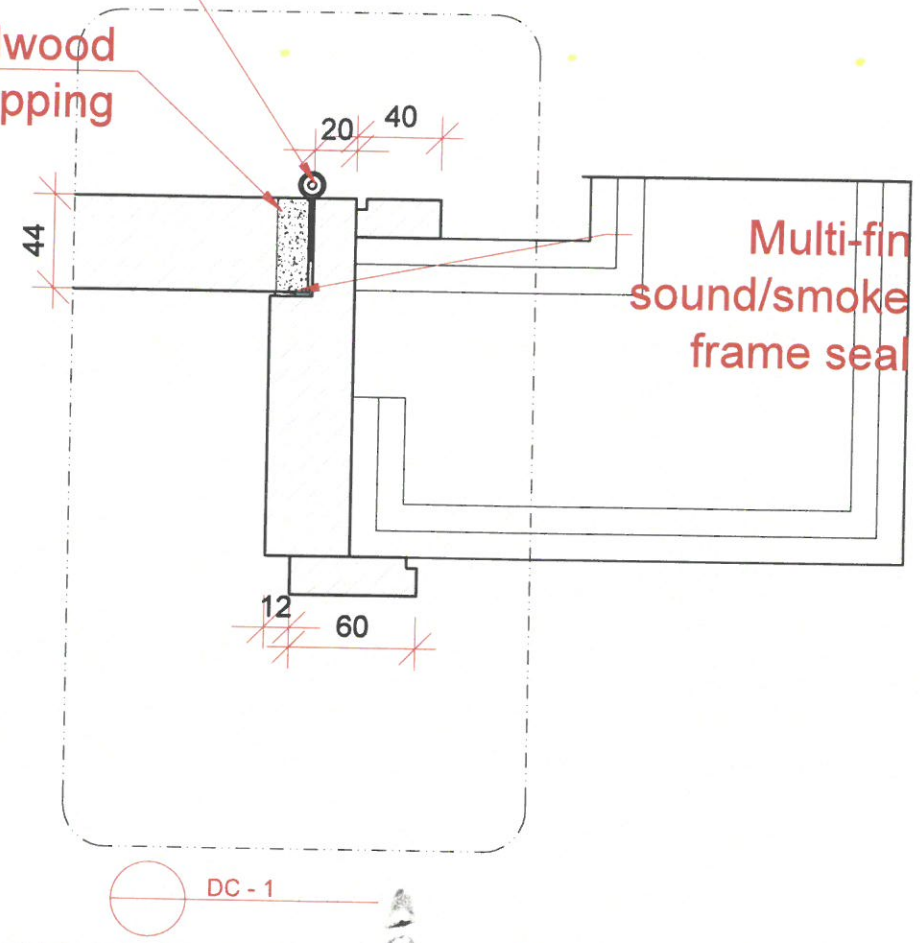

Hinges with curved edges / SS finish

15 Hardwood lipping

D10j

MEZZ chef office doors

panel Size	900mm W x 2100mm H x 44mm thk	
Finish	Painted to match FOH Finish PNT-302	
Door leaf type	Single door, single swing Flush door	
Ironmongery & Accessories	VINGCARD	Stainless steel
	Door closer - Non hold open	Stainless steel
	Hinges Type 2: Hinges with curved edges	Stainless steel
	Half moon Door stop	Stainless steel
	Kick plate 450mmH by width of door	
Location	MEZZ chef office security	
Total QTY	1	
Fire Rating	NA	
Acoustic	NA	
Remarks		