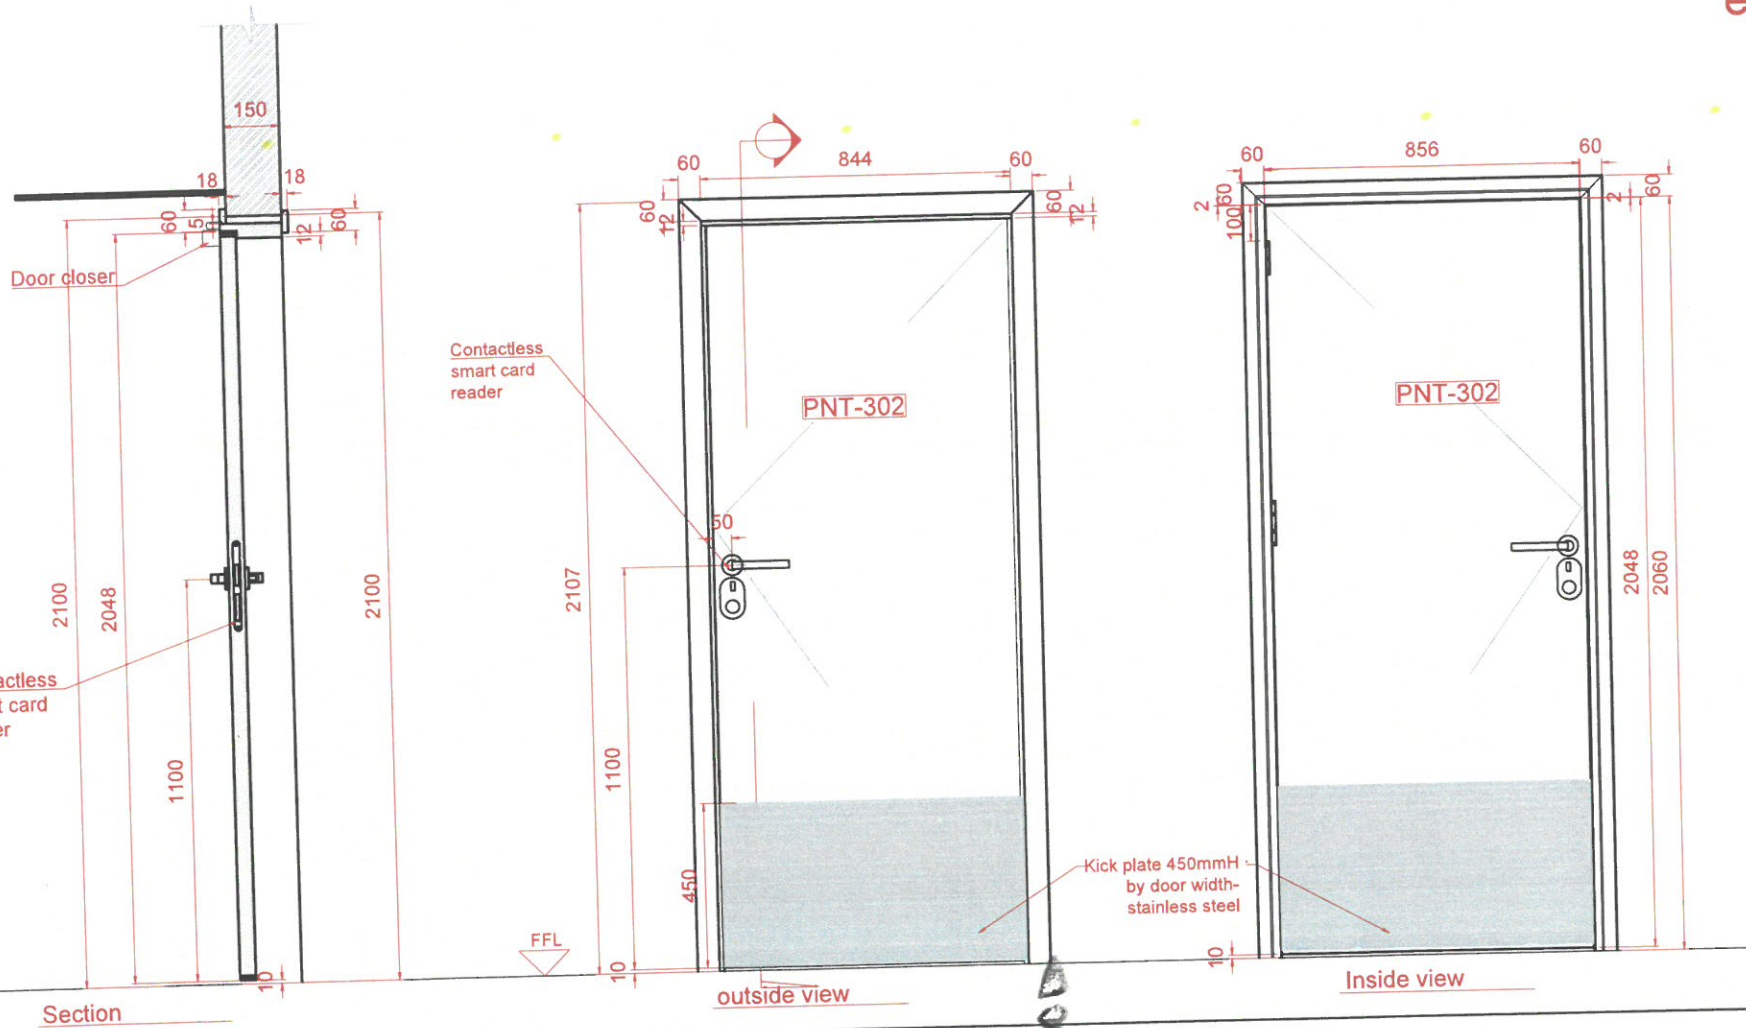

Hinges with curved edges / SS finish

15 Hardwood lipping

Multi-fin sound/smoke frame seal

D10i	MEZZ Receiving/security doors	
panel Size	900mm W x 2100mm H x 44mm thk	
Finish	Painted to match FOH Finish PNT-302	
Door leaf type	Single door, single swing Flush door	
Ironmongery & Accessories	Magnetic door contact	Stainless steel
	Contactless smart card reader	Stainless steel
	Solenoid lock	Stainless steel
	Door closer - Non hold open	Stainless steel
	Hinges Type 2 : Hinges with curved edges	Stainless steel
	Half moon Door stop	Stainless steel
	Kick plate 450mmH by width of door	Stainless steel
Location	MEZZ Receiving/security	
Total QTY	1	
Fire Rating	NA	
Acoustic	NA	
Remarks		