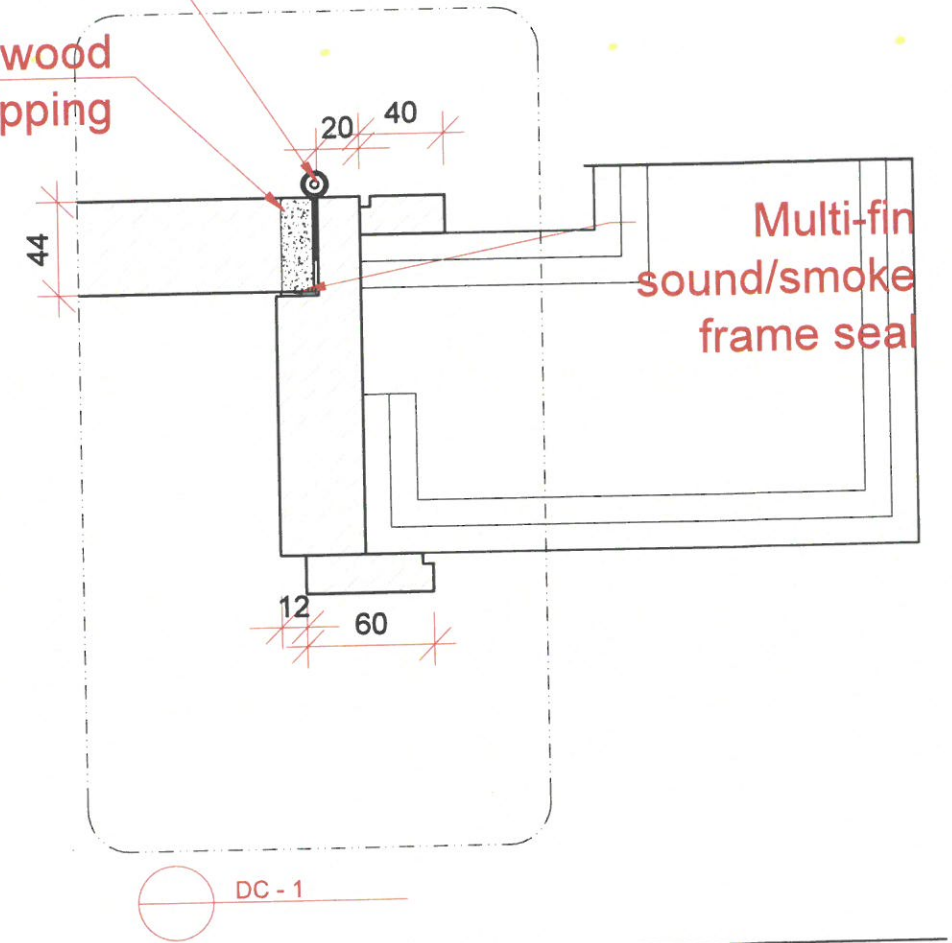

Hinges with curved edges / SS finish

15 Hardwood lipping

Multi-fin sound/smoke frame seal

D10i	MEZZ Receiving/security doors	
panel Size	900mm W x 2100mm H x 44mm thk	
Finish	Painted to match FOH Finish PNT-302	
Door leaf type	Single door, single swing Flush door	
Ironmongery & Accessories	Magnetic door contact	Stainless steel
	Contactless smart card reader	Stainless steel
	Solenoid lock	Stainless steel
	Door closer - Non hold open	Stainless steel
	Hinges Type 2 : Hinges with curved edges	Stainless steel
	Half moon Door stop	Stainless steel
	Kick plate 450mmH by width of door	Stainless steel
Location	MEZZ Receiving/security	
Total QTY	1	
Fire Rating	NA	
Acoustic	NA	
Remarks		