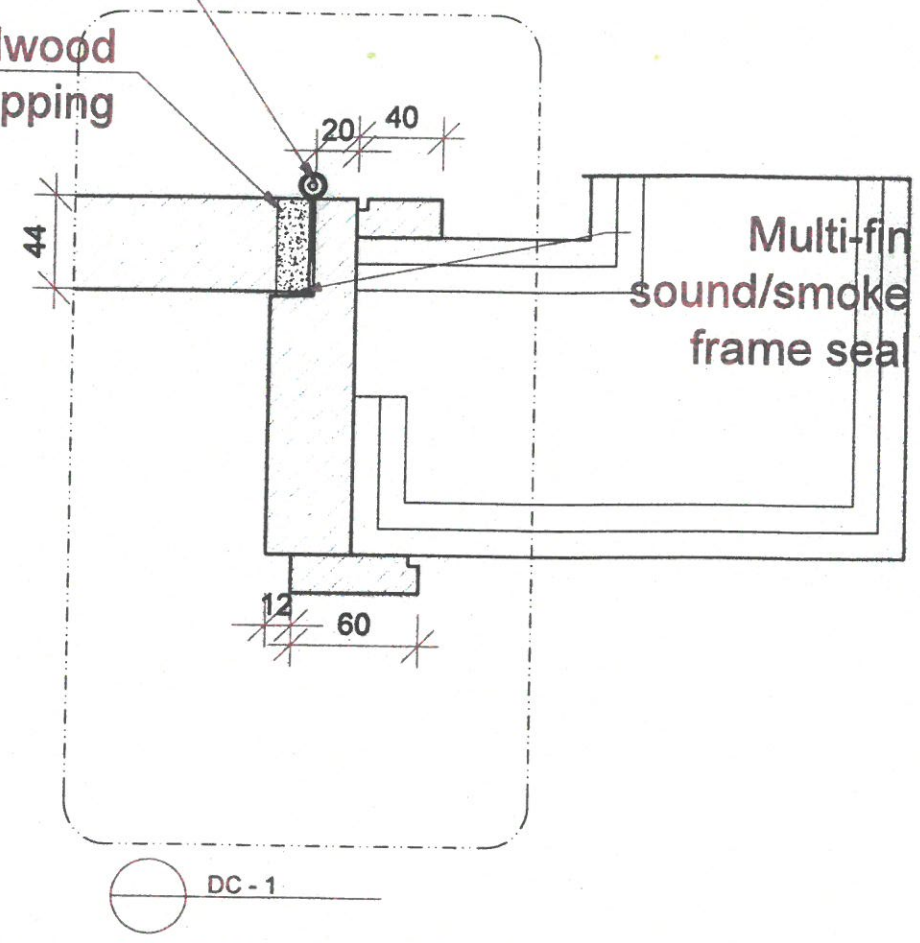

✓ APPROVED

Hinges with curved edges / SS finish

15 Hardwood lipping

Section outside view Inside view

D10h MEZZ meeting Rm Pantry, compressor Rm & Uniform issue entrance doors

panel Size	900mm W x 2100mm H x 44mm thk	
Finish	Painted to match FOH Finish PNT-302	
Door leaf type	Single door, single swing Flush door	
Ironmongery & Accessories	Handles: Front door handle Type 2 - Lever handle	Stainless steel
	Lock: Solenoid lock	Stainless steel
	Double cylinder grand masterkeyed 70mmL	Stainless steel
	Cylinder escutcheon, Magnetic door contact	Stainless steel
	Door closer - Non hold open	Stainless steel
	Hinges Type 2: Hinges with curved edges	Stainless steel
	Half moon Door stop & Kick plate 450mmH by width of door	Stainless steel
	Location	MEZZ meeting Rm Pantry, compressor Rm & Uniform issue entrance
Total QTY	3	
Fire Rating	NA	
Acoustic	NA	
Remarks		