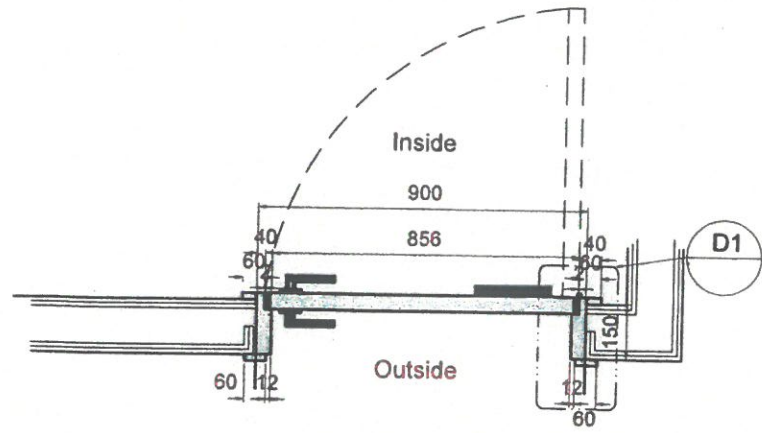

✓ APPROVED

Hinges with curved edges / SS finish

15 Hardwood lipping

Section outside view Inside view

D10h MEZZ meeting Rm Pantry, compressor Rm & Uniform issue entrance doors

panel Size	900mm W x 2100mm H x 44mm thk	
Finish	Painted to match FOH Finish PNT-302	
Door leaf type	Single door, single swing Flush door	
Ironmongery & Accessories	Handles: Front door handle Type 2 - Lever handle	Stainless steel
	Lock: Solenoid lock	Stainless steel
	Double cylinder grand masterkeyed 70mmL	Stainless steel
	Cylinder escutcheon, Magnetic door contact	Stainless steel
	Door closer - Non hold open	Stainless steel
	Hinges Type 2: Hinges with curved edges	Stainless steel
	Half moon Door stop & Kick plate 450mmH by width of door	Stainless steel
	Location	MEZZ meeting Rm Pantry, compressor Rm & Uniform issue entrance
Total QTY	3	
Fire Rating	NA	
Acoustic	NA	
Remarks		