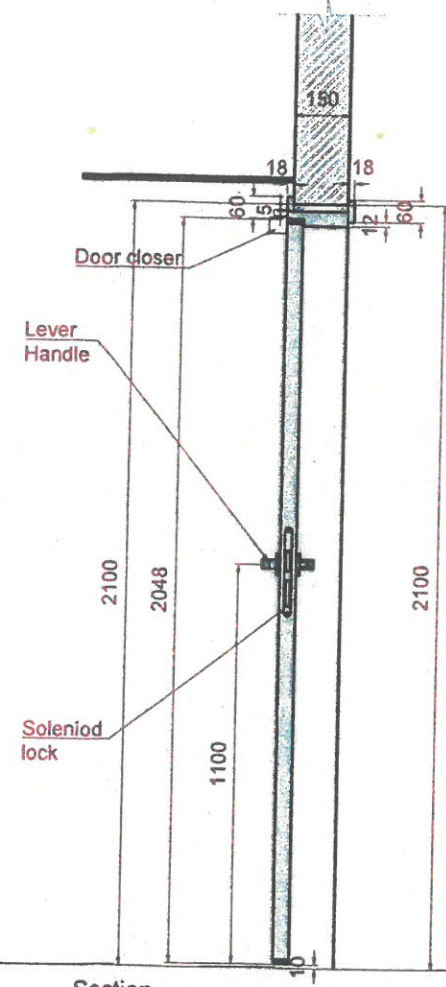

✓ APPROVED

Hinges with curved edges / SS finish

15 Hardwood lipping

Section outside view Inside view

D10h MEZZ meeting Rm Pantry, compressor Rm & Uniform issue entrance doors

panel Size	900mm W x 2100mm H x 44mm thk	
Finish	Painted to match FOH Finish PNT-302	
Door leaf type	Single door, single swing Flush door	
Ironmongery & Accessories	Handles: Front door handle Type 2 - Lever handle	Stainless steel
	Lock: Solenoid lock	Stainless steel
	Double cylinder grand masterkeyed 70mmL	Stainless steel
	Cylinder escutcheon, Magnetic door contact	Stainless steel
	Door closer - Non hold open	Stainless steel
	Hinges Type 2: Hinges with curved edges	Stainless steel
	Half moon Door stop & Kick plate 450mmH by width of door	Stainless steel
	Location	MEZZ meeting Rm Pantry, compressor Rm & Uniform issue entrance
Total QTY	3	
Fire Rating	NA	
Acoustic	NA	
Remarks		