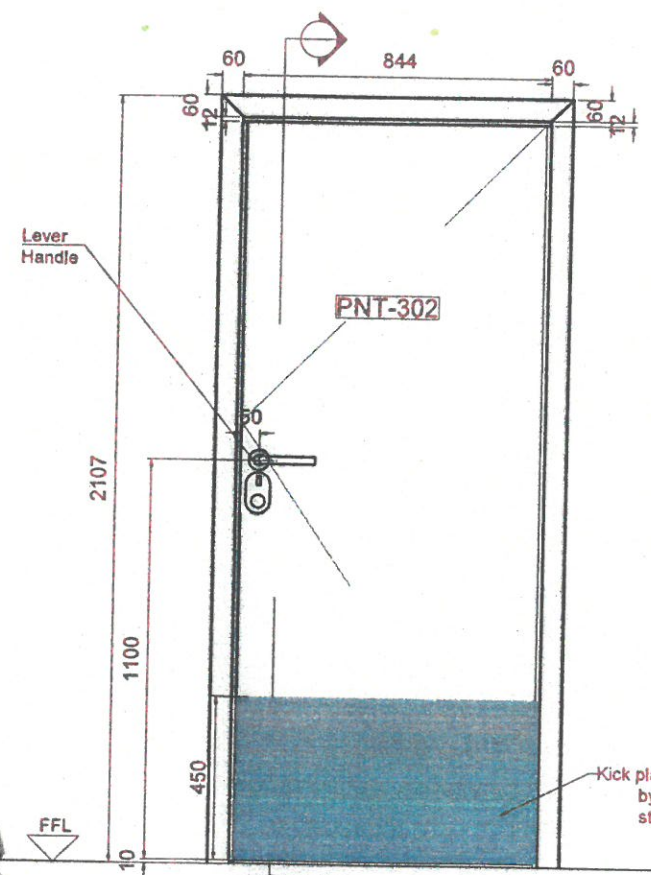

✓ APPROVED

Hinges with curved edges / SS finish

15 Hardwood lipping

Section outside view Inside view

D10h MEZZ meeting Rm Pantry, compressor Rm & Uniform issue entrance doors

panel Size	900mm W x 2100mm H x 44mm thk	
Finish	Painted to match FOH Finish PNT-302	
Door leaf type	Single door, single swing Flush door	
Ironmongery & Accessories	Handles: Front door handle Type 2 - Lever handle	Stainless steel
	Lock: Solenoid lock	Stainless steel
	Double cylinder grand masterkeyed 70mmL	Stainless steel
	Cylinder escutcheon, Magnetic door contact	Stainless steel
	Door closer - Non hold open	Stainless steel
	Hinges Type 2: Hinges with curved edges	Stainless steel
	Half moon Door stop & Kick plate 450mmH by width of door	Stainless steel
	Location	MEZZ meeting Rm Pantry, compressor Rm & Uniform issue entrance
Total QTY	3	
Fire Rating	NA	
Acoustic	NA	
Remarks		