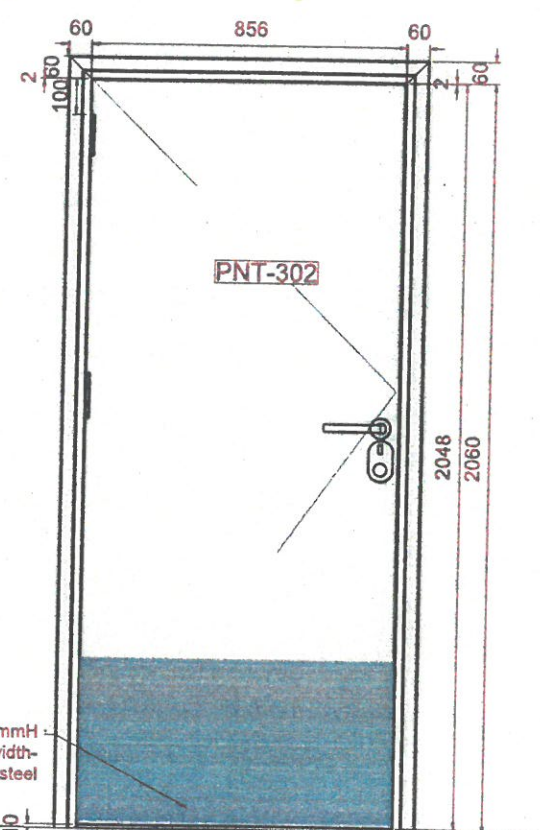

✓ APPROVED

Hinges with curved edges / SS finish

15 Hardwood lipping

Section outside view Inside view

D10h MEZZ meeting Rm Pantry, compressor Rm & Uniform issue entrance doors

panel Size	900mm W x 2100mm H x 44mm thk	
Finish	Painted to match FOH Finish PNT-302	
Door leaf type	Single door, single swing Flush door	
Ironmongery & Accessories	Handles: Front door handle Type 2 - Lever handle	Stainless steel
	Lock: Solenoid lock	Stainless steel
	Double cylinder grand masterkeyed 70mmL	Stainless steel
	Cylinder escutcheon, Magnetic door contact	Stainless steel
	Door closer - Non hold open	Stainless steel
	Hinges Type 2: Hinges with curved edges	Stainless steel
	Half moon Door stop & Kick plate 450mmH by width of door	Stainless steel
	Location	MEZZ meeting Rm Pantry, compressor Rm & Uniform issue entrance
Total QTY	3	
Fire Rating	NA	
Acoustic	NA	
Remarks		