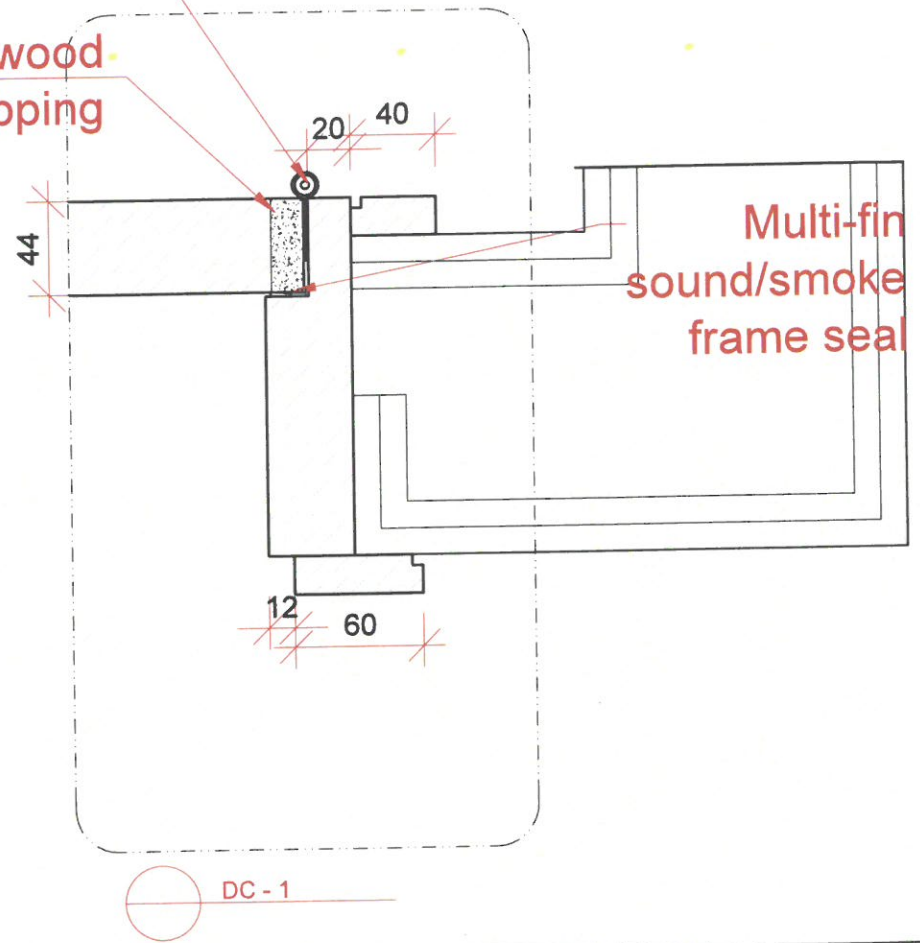

Hinges with curved edges / SS finish

15 Hardwood lipping

<b>D10g</b>	MEZZ Janitor, crockery store, dry store, pastry, chemical store doors	
panel Size	900mm W x 2100mm H x 44mm thk	
Finish	Painted to match FOH Finish PNT-302	
Door leaf type	Single door, single swing Flush door	
Ironmongery & Accessories	Lock: RFID cylinder lock	Stainless steel
	Door closer - Non hold open	Stainless steel
	Hinges Type 2 : Hinges with curved edges	Stainless steel
	Half moon Door stop	Stainless steel
	Kick plate 450mmH by width of door	Stainless steel
Location	MEZZ Janitor, crockery store, dry store, pastry, chemical store	
Total QTY	7	
Fire Rating	NA	
Acoustic	NA	
Remarks		