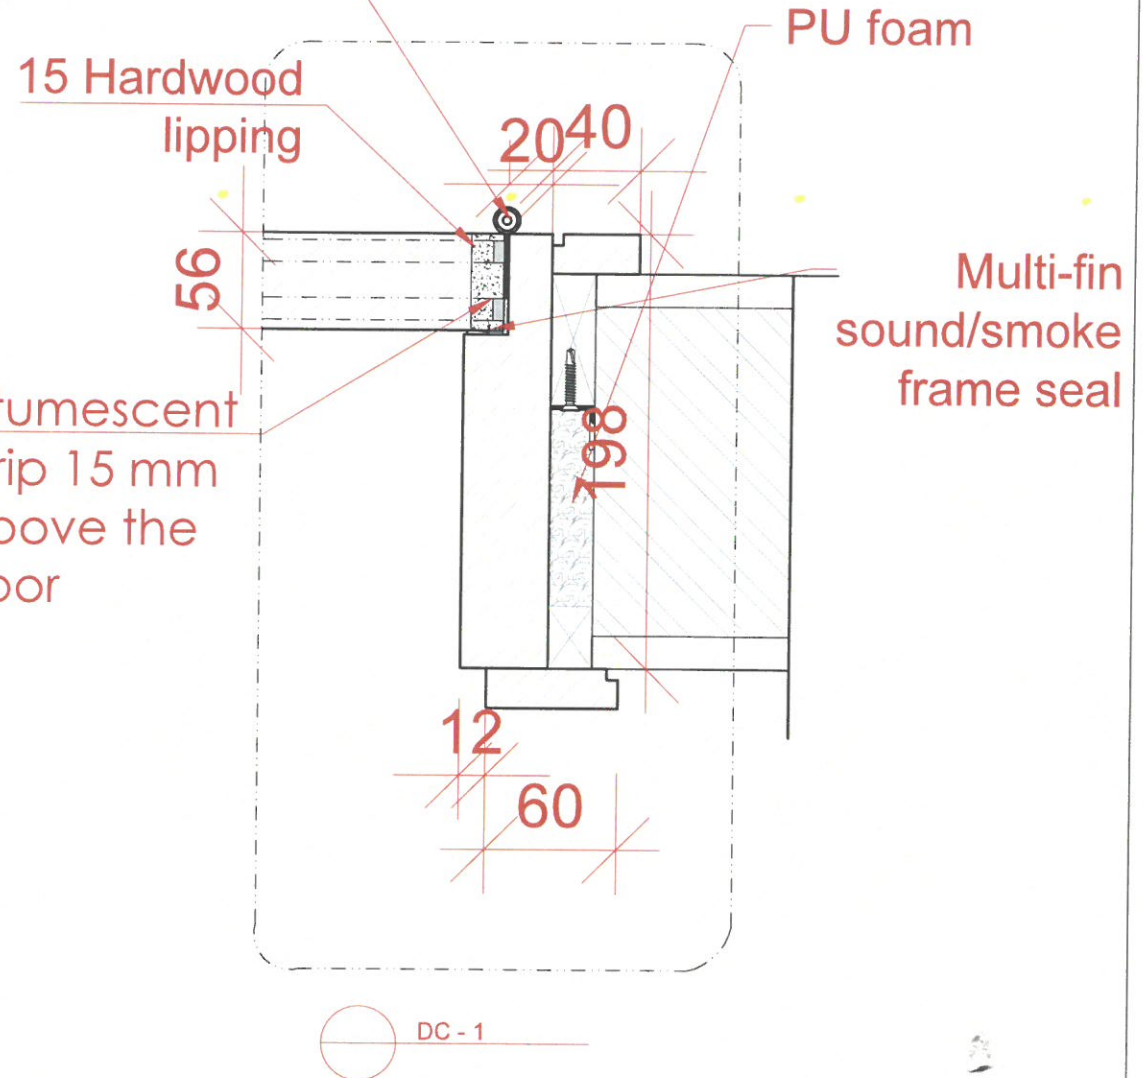

Hinges with curved edges / SS finish

D10f	MEZZ employees locker door	
panel Size	900mm W x 2100mm H x 56mm thk	
Finish	Painted to match FOH Finish PNT-302	
Door leaf type	Single door, single swing door	
Ironmongery & Accessories	Lock: Vingcard	Stainless steel
	Hinges Type 2: Hinges with curved edges	Stainless steel
	Kick plate 450mmH by width of door	Stainless steel
Location	MEZZ employee locker	
Total QTY	3	
Fire Rating	60Mins	
Acoustic	NA	
Remarks		