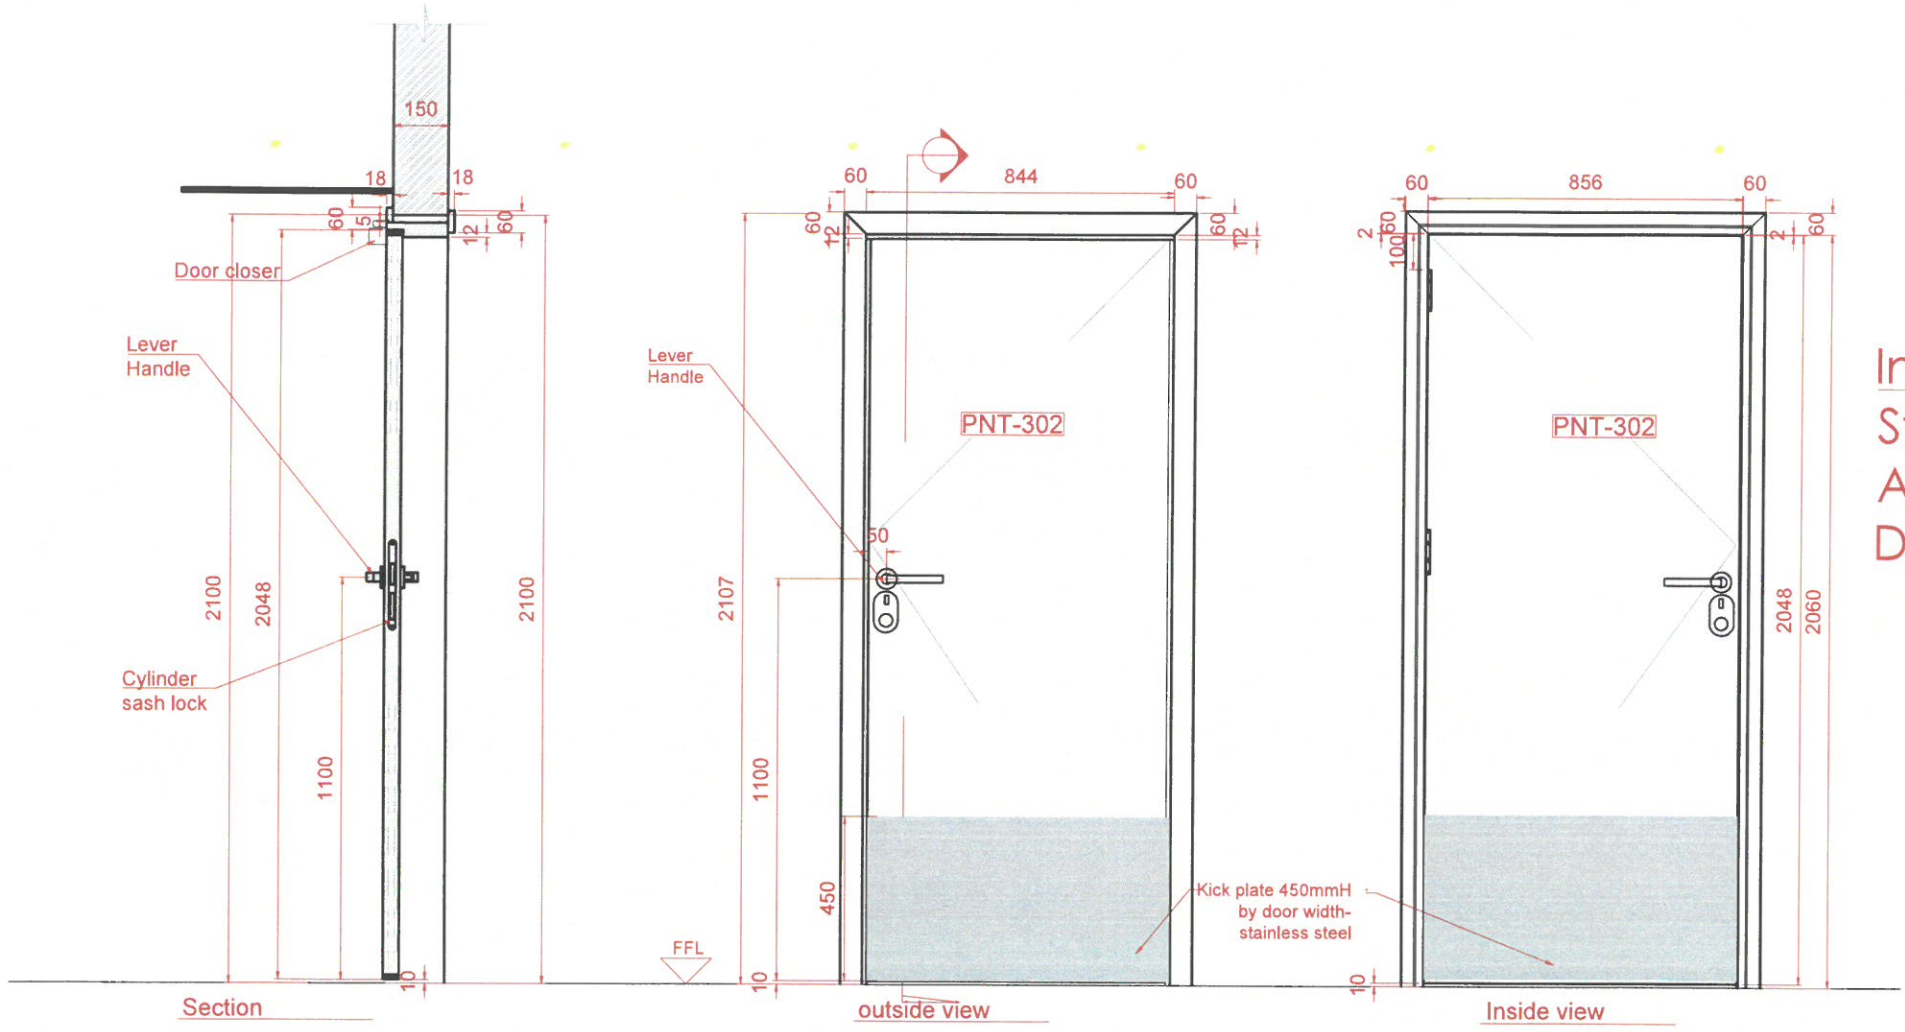

✓ APPROVED

Hinges with curved edges / SS finish

15 Hardwood lipping

PU foam

Multi-fin sound/smoke frame seal

Intumescent Strip 15 mm Above the Door

DC - 1

**D10e** GF access to BOH stairs & MEZZ janitor Store doors

panel Size	900mm W x 2100mm H x 56mm thk	
Finish	Painted to match FOH Finish PNT-302	
Door leaf type	Single door, single swing Flush door	
Ironmongery & Accessories	Handles: Front door handle Type 2 - Lever handle	Stainless steel
	Lock: Cylinder sash lock	Stainless steel
	Double cylinder grand masterkeyed 80mmL	Stainless steel
	Cylinder escutcheon	Stainless steel
	Door closer - Non hold open	Stainless steel
	Hinges Type 2: Hinges with curved edges	Stainless steel
	Half moon Door stop & Kick plate 450mmH by width of door	Stainless steel
Location	GF access to BOH stairs & MEZZ janitor Store	
Total QTY	3	
Fire Rating	60Mins	
Acoustic	NA	
Remarks		