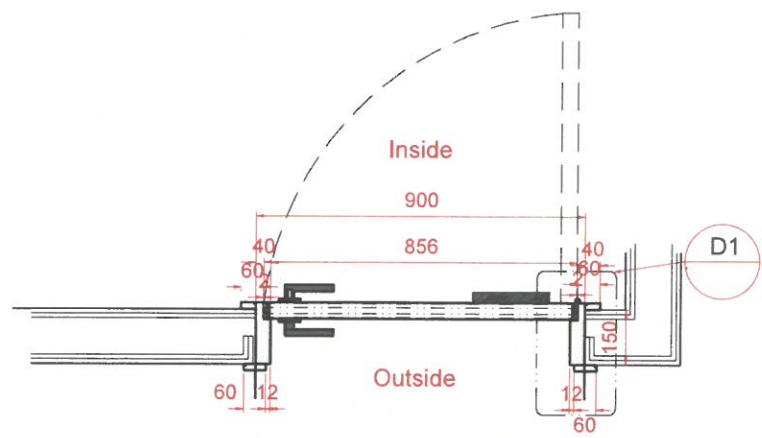

✓ APPROVED

Hinges with curved edges / SS finish

15 Hardwood lipping

PU foam

Multi-fin sound/smoke frame seal

Intumescent Strip 15 mm Above the Door

DC - 1

**D10e** GF access to BOH stairs & MEZZ janitor Store doors

panel Size	900mm W x 2100mm H x 56mm thk	
Finish	Painted to match FOH Finish PNT-302	
Door leaf type	Single door, single swing Flush door	
Ironmongery & Accessories	Handles: Front door handle Type 2 - Lever handle	Stainless steel
	Lock: Cylinder sash lock	Stainless steel
	Double cylinder grand masterkeyed 80mmL	Stainless steel
	Cylinder escutcheon	Stainless steel
	Door closer - Non hold open	Stainless steel
	Hinges Type 2: Hinges with curved edges	Stainless steel
	Half moon Door stop & Kick plate 450mmH by width of door	Stainless steel
Location	GF access to BOH stairs & MEZZ janitor Store	
Total QTY	3	
Fire Rating	60Mins	
Acoustic	NA	
Remarks		