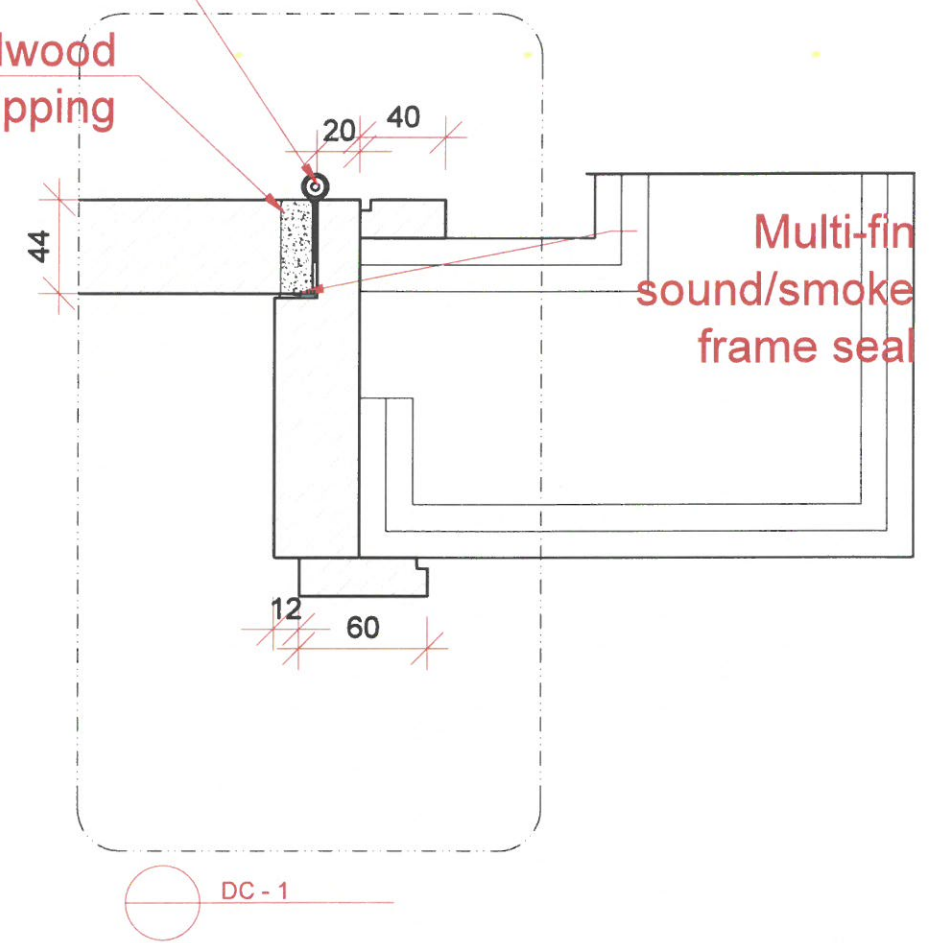

Hinges with curved edges / SS finish

15 Hardwood lipping

<b>D10a</b>	<b>MEZZ Spa corridor door</b>	
panel Size	900mm W x 2300mm H x 44mm thk	
Finish	Stained to match JN-301	
Door leaf type	Single door, single swing Flush door	
Ironmongery & Accessories	Lock: Vingcard	Black finish
	Concealed Door closer - Non hold open	Black finish
	Hinges Type 2 : Hinges with curved edges	Black finish
	Doorstop Type 2	Black finish
Location	Mezz spa corridor	
Total QTY	2	
Fire Rating	NA	
Acoustic	30dB	
Remarks		