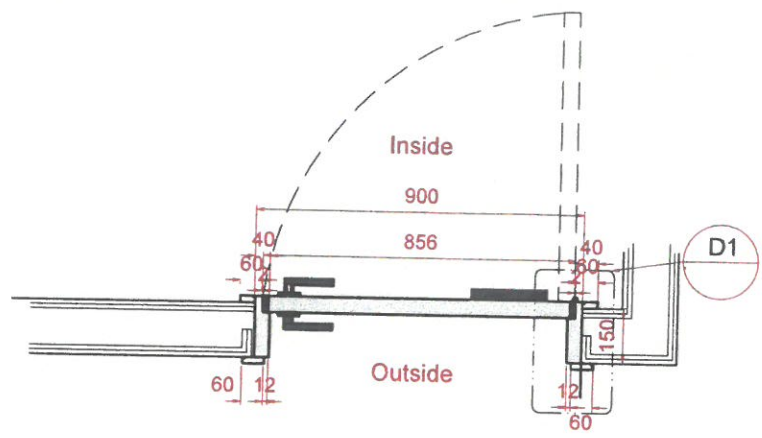

✓ APPROVED

Hinges with curved edges / SS finish

15 Hardwood lipping

D10 Mezz Security / CCTV room door

panel Size	900mm W x 2100mm H x 44mm thk	
Finish	Painted to match FOH Finish PNT-302	
Door leaf type	Single door, single swing Flush door	
Ironmongery & Accessories	Smart card reader, Keypad and biometric finger reader	Stainless steel
	Solenoid lock	Stainless steel
	Magnetic door contact	Stainless steel
	Door closer - Non hold open	Stainless steel
	Hinges Type 2 : Hinges with curved edges	Stainless steel
	Half moon Door stop	Stainless steel
	Kick plate 450mmH by width of door	Stainless steel
Location	Mezz Security / CCTV room	
Total QTY	1	
Fire Rating	NA	
Acoustic	30dB	
Remarks		