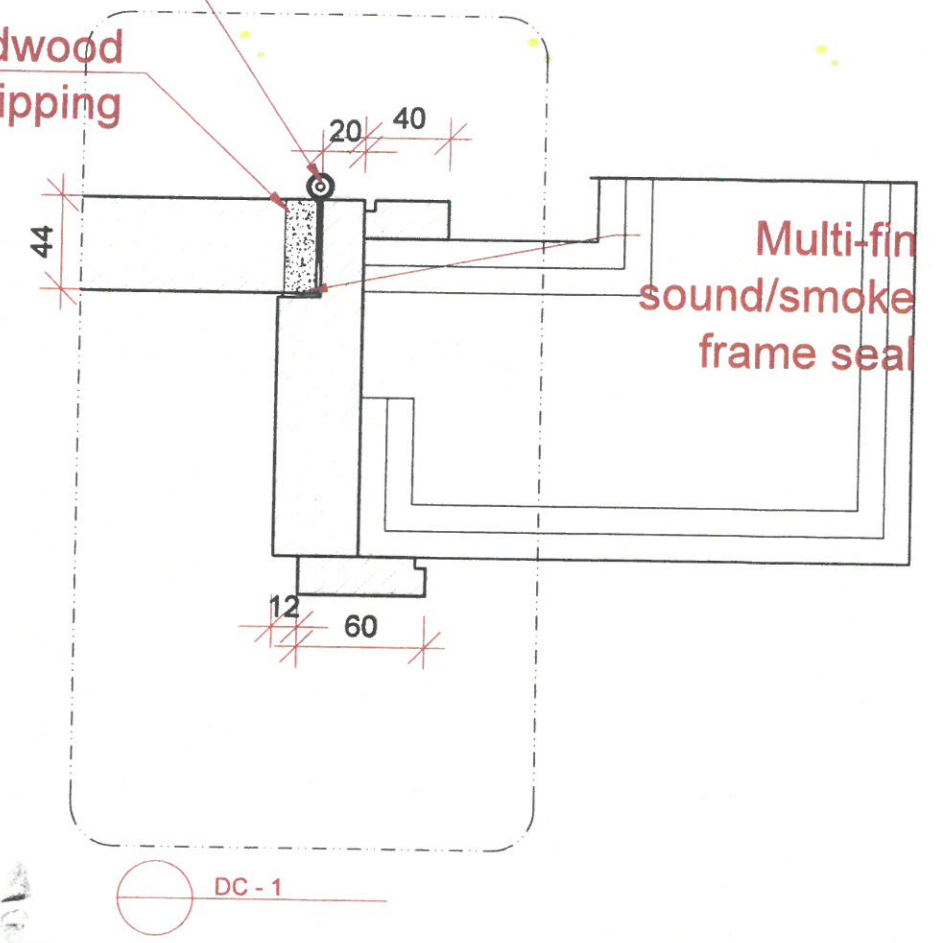

✓ APPROVED

Hinges with curved edges / SS finish

15 Hardwood lipping

D10 Mezz Security / CCTV room door

panel Size	900mm W x 2100mm H x 44mm thk	
Finish	Painted to match FOH Finish PNT-302	
Door leaf type	Single door, single swing Flush door	
Ironmongery & Accessories	Smart card reader, Keypad and biometric finger reader	Stainless steel
	Solenoid lock	Stainless steel
	Magnetic door contact	Stainless steel
	Door closer - Non hold open	Stainless steel
	Hinges Type 2 : Hinges with curved edges	Stainless steel
	Half moon Door stop	Stainless steel
	Kick plate 450mmH by width of door	Stainless steel
Location	Mezz Security / CCTV room	
Total QTY	1	
Fire Rating	NA	
Acoustic	30dB	
Remarks		