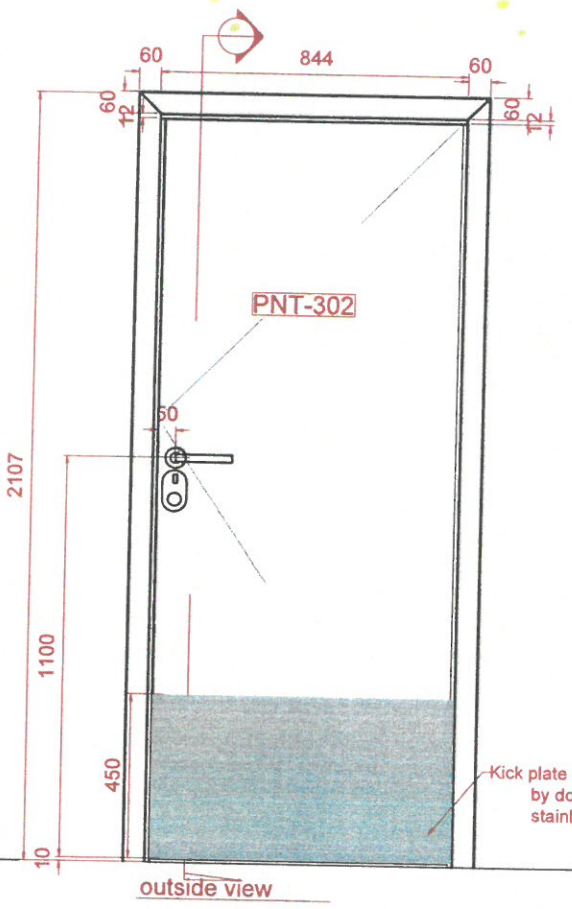

✓ APPROVED

Hinges with curved edges / SS finish

15 Hardwood lipping

D10 Mezz Security / CCTV room door

panel Size	900mm W x 2100mm H x 44mm thk	
Finish	Painted to match FOH Finish PNT-302	
Door leaf type	Single door, single swing Flush door	
Ironmongery & Accessories	Smart card reader, Keypad and biometric finger reader	Stainless steel
	Solenoid lock	Stainless steel
	Magnetic door contact	Stainless steel
	Door closer - Non hold open	Stainless steel
	Hinges Type 2 : Hinges with curved edges	Stainless steel
	Half moon Door stop	Stainless steel
	Kick plate 450mmH by width of door	Stainless steel
Location	Mezz Security / CCTV room	
Total QTY	1	
Fire Rating	NA	
Acoustic	30dB	
Remarks		