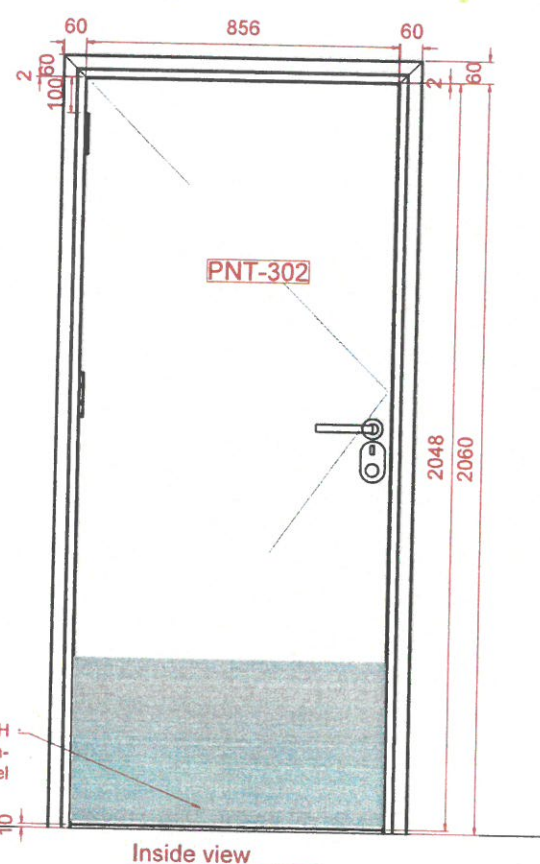

✓ APPROVED

Hinges with curved edges / SS finish

15 Hardwood lipping

D10 Mezz Security / CCTV room door

panel Size	900mm W x 2100mm H x 44mm thk	
Finish	Painted to match FOH Finish PNT-302	
Door leaf type	Single door, single swing Flush door	
Ironmongery & Accessories	Smart card reader, Keypad and biometric finger reader	Stainless steel
	Solenoid lock	Stainless steel
	Magnetic door contact	Stainless steel
	Door closer - Non hold open	Stainless steel
	Hinges Type 2 : Hinges with curved edges	Stainless steel
	Half moon Door stop	Stainless steel
	Kick plate 450mmH by width of door	Stainless steel
Location	Mezz Security / CCTV room	
Total QTY	1	
Fire Rating	NA	
Acoustic	30dB	
Remarks		