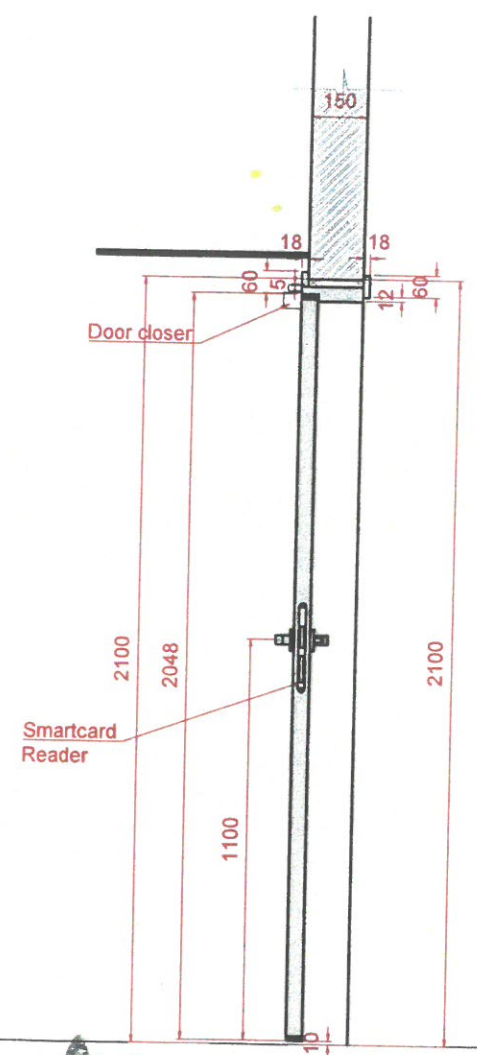

✓ APPROVED

Hinges with curved edges / SS finish

15 Hardwood lipping

D10 Mezz Security / CCTV room door

panel Size	900mm W x 2100mm H x 44mm thk	
Finish	Painted to match FOH Finish PNT-302	
Door leaf type	Single door, single swing Flush door	
Ironmongery & Accessories	Smart card reader, Keypad and biometric finger reader	Stainless steel
	Solenoid lock	Stainless steel
	Magnetic door contact	Stainless steel
	Door closer - Non hold open	Stainless steel
	Hinges Type 2 : Hinges with curved edges	Stainless steel
	Half moon Door stop	Stainless steel
	Kick plate 450mmH by width of door	Stainless steel
Location	Mezz Security / CCTV room	
Total QTY	1	
Fire Rating	NA	
Acoustic	30dB	
Remarks		