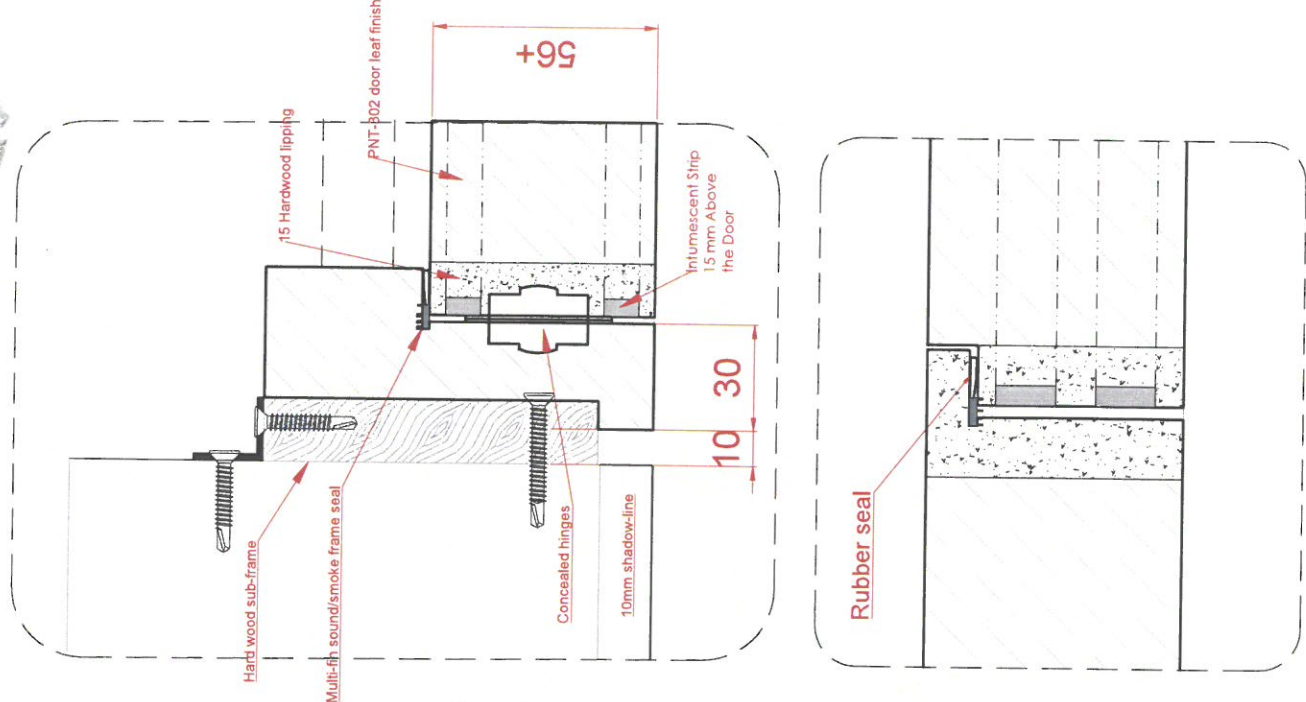

Approved with comments
Quantity and to be verified by joiner
Size to be verified on site

Allen Key

Allen Key

Magnetic Catch

Flush bolt

D1	Duct door	
panel Size	820mm W x 2020mm H x 56+ mm thk	
Finish	Painted: PNT-302	
Door leaf type	Double door, Single swing	
Ironmongery & Accessories	Magnetic Catch	S/Steel or Chrome
	Hinges Type 3 : Concealed SOSS hinges	S/Steel or Chrome
	Flush bolt 200mm top and bottom (not visible)	S/Steel or Chrome
	Allen Key	S/Steel or Chrome
	Rubber seal	S/Steel or Chrome
Location	Accommodation Passage	
Total QTY	69	
Fire Rating	60 Mins.	
Acoustic	NA	
Remarks		