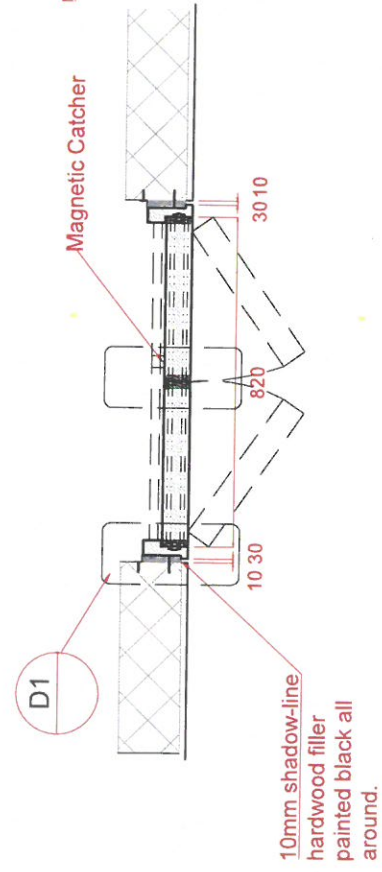

Approved with comments
Quantity and to be verified by joiner
Size to be verified on site

Allen Key

Allen Key

Magnetic Catch

Flush bolt

D1	Duct door	
panel Size	820mm W x 2020mm H x 56+ mm thk	
Finish	Painted: PNT-302	
Door leaf type	Double door, Single swing	
Ironmongery & Accessories	Magnetic Catch	S/Steel or Chrome
	Hinges Type 3 : Concealed SOSS hinges	S/Steel or Chrome
	Flush bolt 200mm top and bottom (not visible)	S/Steel or Chrome
	Allen Key	S/Steel or Chrome
	Rubber seal	S/Steel or Chrome
Location	Accommodation Passage	
Total QTY	69	
Fire Rating	60 Mins.	
Acoustic	NA	
Remarks		