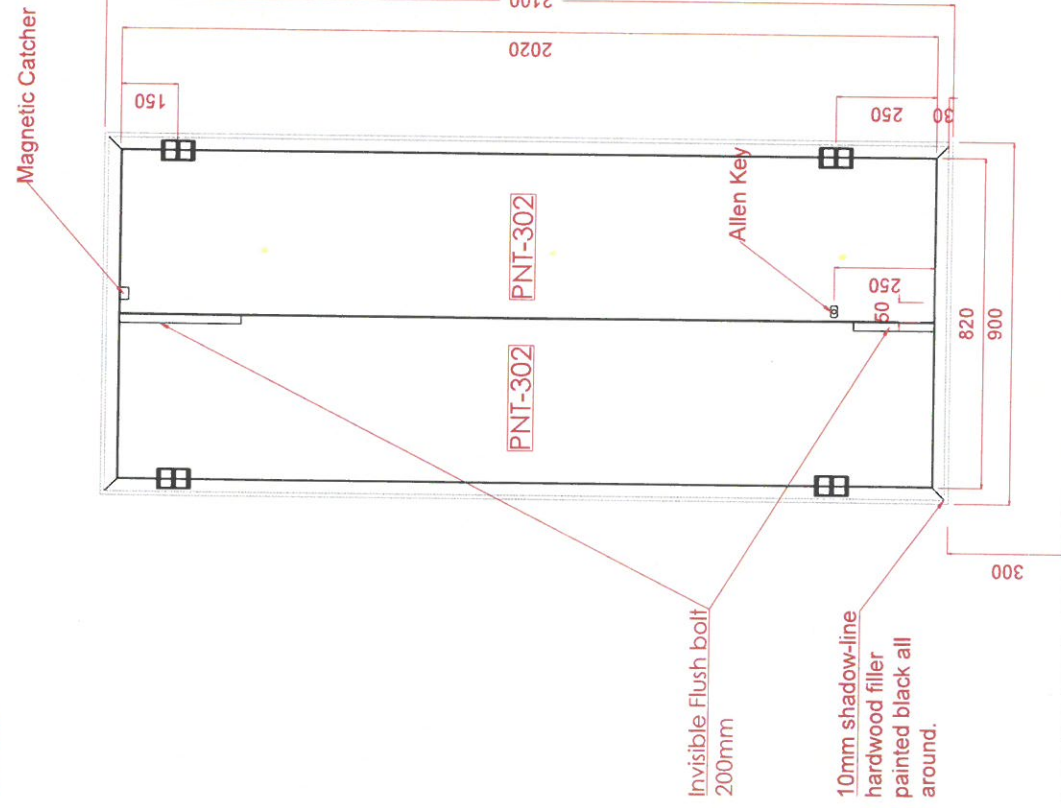

Approved with comments
Quantity and to be verified by joiner
Size to be verified on site

Allen Key

Allen Key

Magnetic Catch

Flush bolt

D1	Duct door	
panel Size	820mm W x 2020mm H x 56+ mm thk	
Finish	Painted: PNT-302	
Door leaf type	Double door, Single swing	
Ironmongery & Accessories	Magnetic Catch	S/Steel or Chrome
	Hinges Type 3 : Concealed SOSS hinges	S/Steel or Chrome
	Flush bolt 200mm top and bottom (not visible)	S/Steel or Chrome
	Allen Key	S/Steel or Chrome
	Rubber seal	S/Steel or Chrome
Location	Accommodation Passage	
Total QTY	69	
Fire Rating	60 Mins.	
Acoustic	NA	
Remarks		