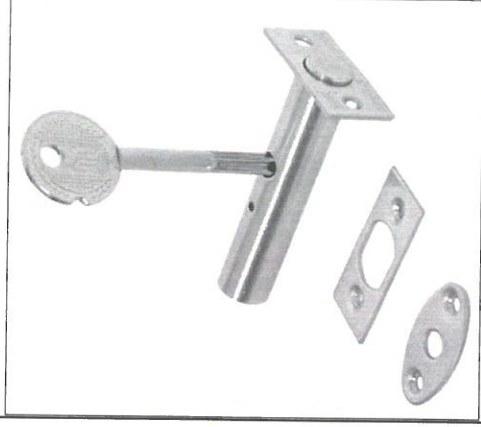

Approved with comments
Quantity and to be verified by joiner
Size to be verified on site

Allen Key

Allen Key

Magnetic Catch

Flush bolt

D1	Duct door	
panel Size	820mm W x 2020mm H x 56+ mm thk	
Finish	Painted: PNT-302	
Door leaf type	Double door, Single swing	
Ironmongery & Accessories	Magnetic Catch	S/Steel or Chrome
	Hinges Type 3 : Concealed SOSS hinges	S/Steel or Chrome
	Flush bolt 200mm top and bottom (not visible)	S/Steel or Chrome
	Allen Key	S/Steel or Chrome
	Rubber seal	S/Steel or Chrome
Location	Accommodation Passage	
Total QTY	69	
Fire Rating	60 Mins.	
Acoustic	NA	
Remarks		