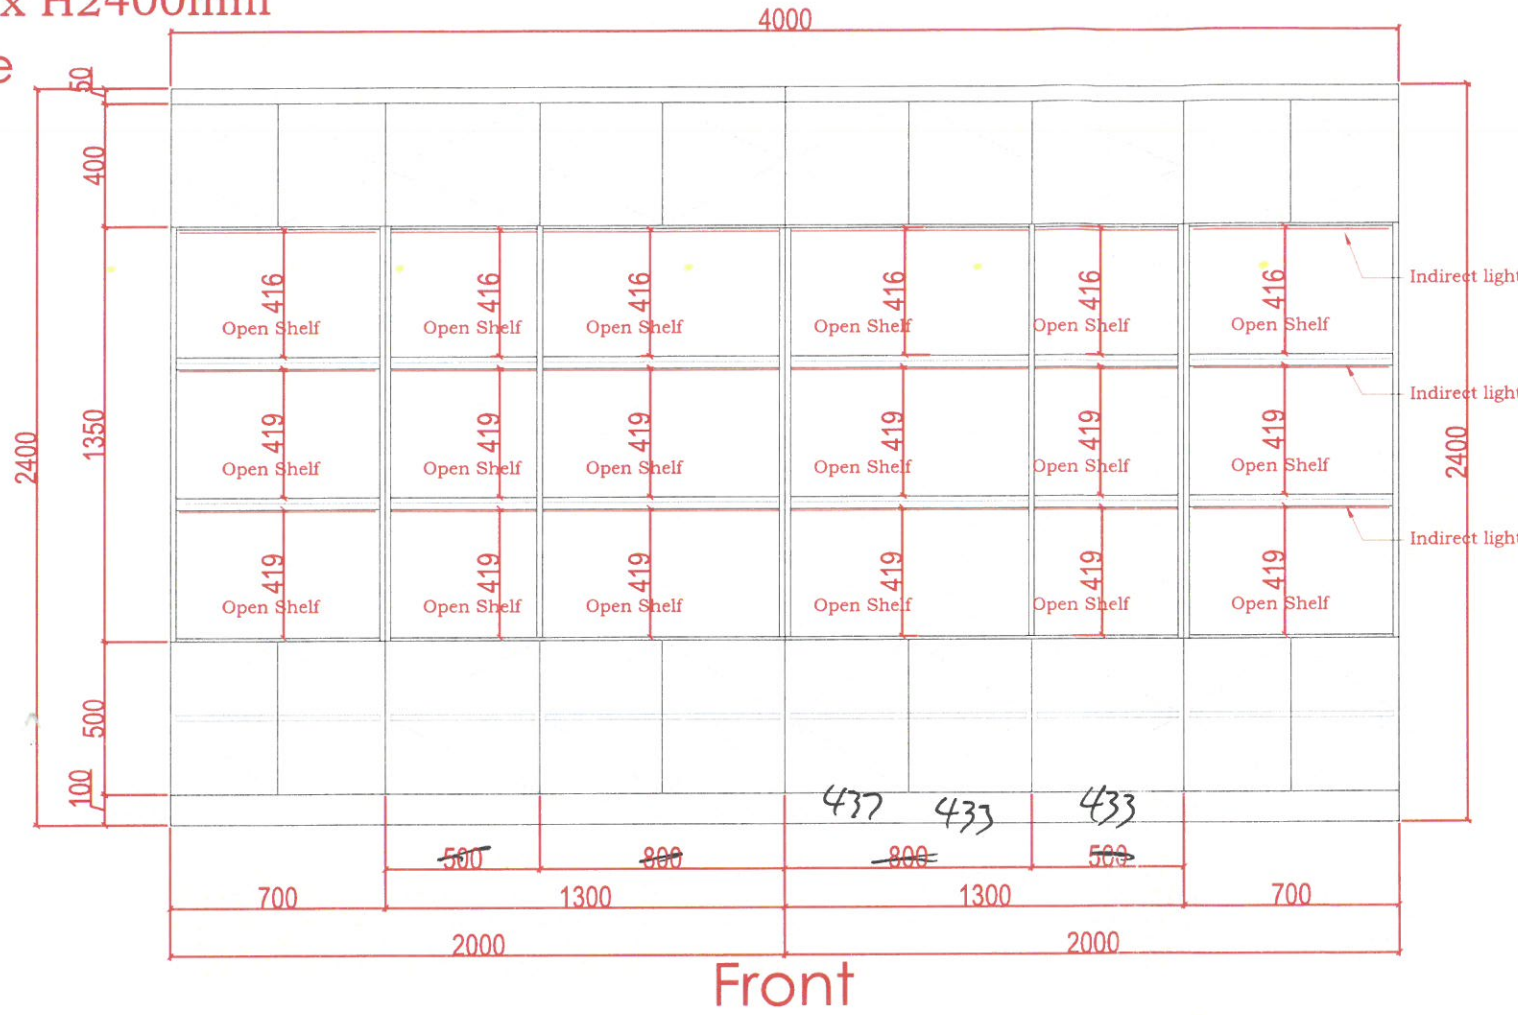

Book Shelf

Book shelf in laminate finish with dimensions:
L4000mm x H2400mm

MD's office

StarWood 143

Front

Plan

Side

Ref. Image

FOR APPROVAL

Project No. : --
Scale : N/A
Drawn by : OBJ
Checked : OBJ
Cad File : CAD_FILE

Sheet title
Floor
MD's office
MD'S Executive Desk
Floor Plan / Elevation