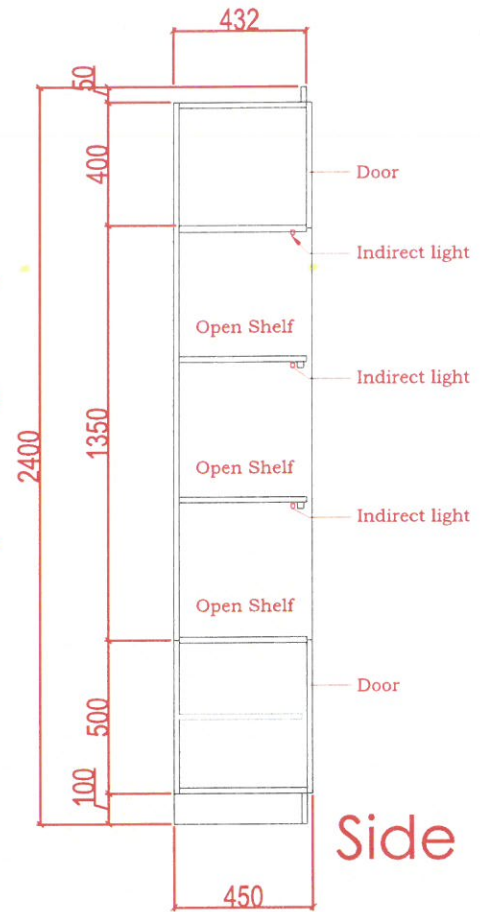

Book Shelf

Book shelf in laminate finish with dimensions:
L4000mm x H2400mm

MD's office

StarWood 143

Front

Plan

Side

Ref. Image

FOR APPROVAL

Project No. : --
Scale : N/A
Drawn by : OBJ
Checked : OBJ
Cad File : CAD_FILE

Sheet title
Floor
MD's office
MD'S Executive Desk
Floor Plan / Elevation