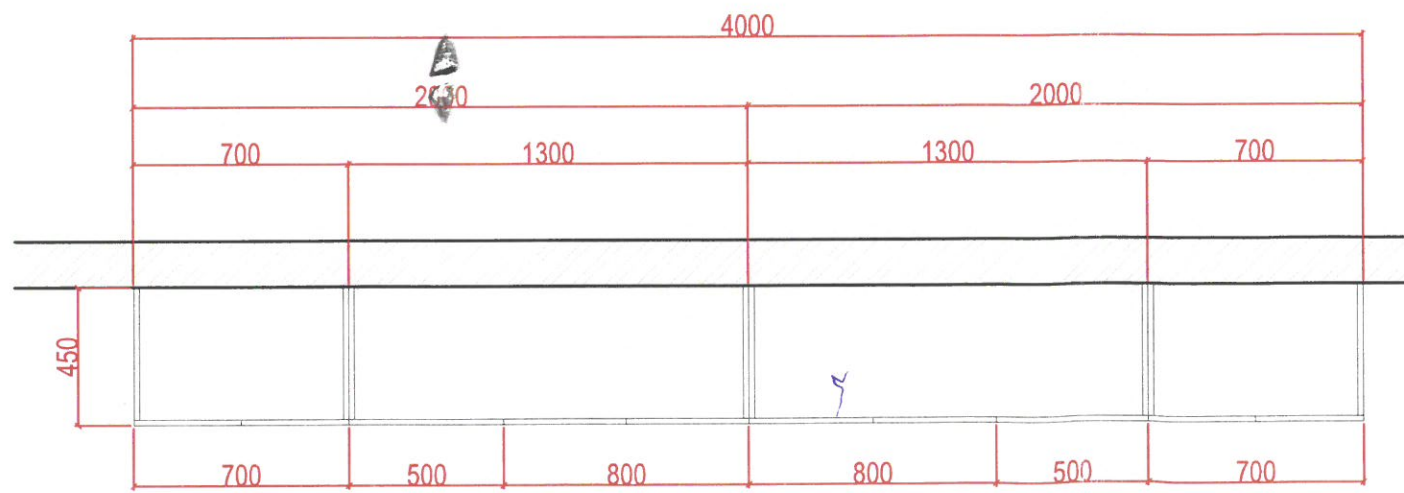

Book Shelf

Book shelf in laminate finish with dimensions:
L4000mm x H2400mm

MD's office

StarWood 143

Front

Plan

Side

Ref. Image

FOR APPROVAL

Project No. : --
Scale : N/A
Drawn by : OBJ
Checked : OBJ
Cad File : CAD_FILE

Sheet title
Floor
MD's office
MD'S Executive Desk
Floor Plan / Elevation