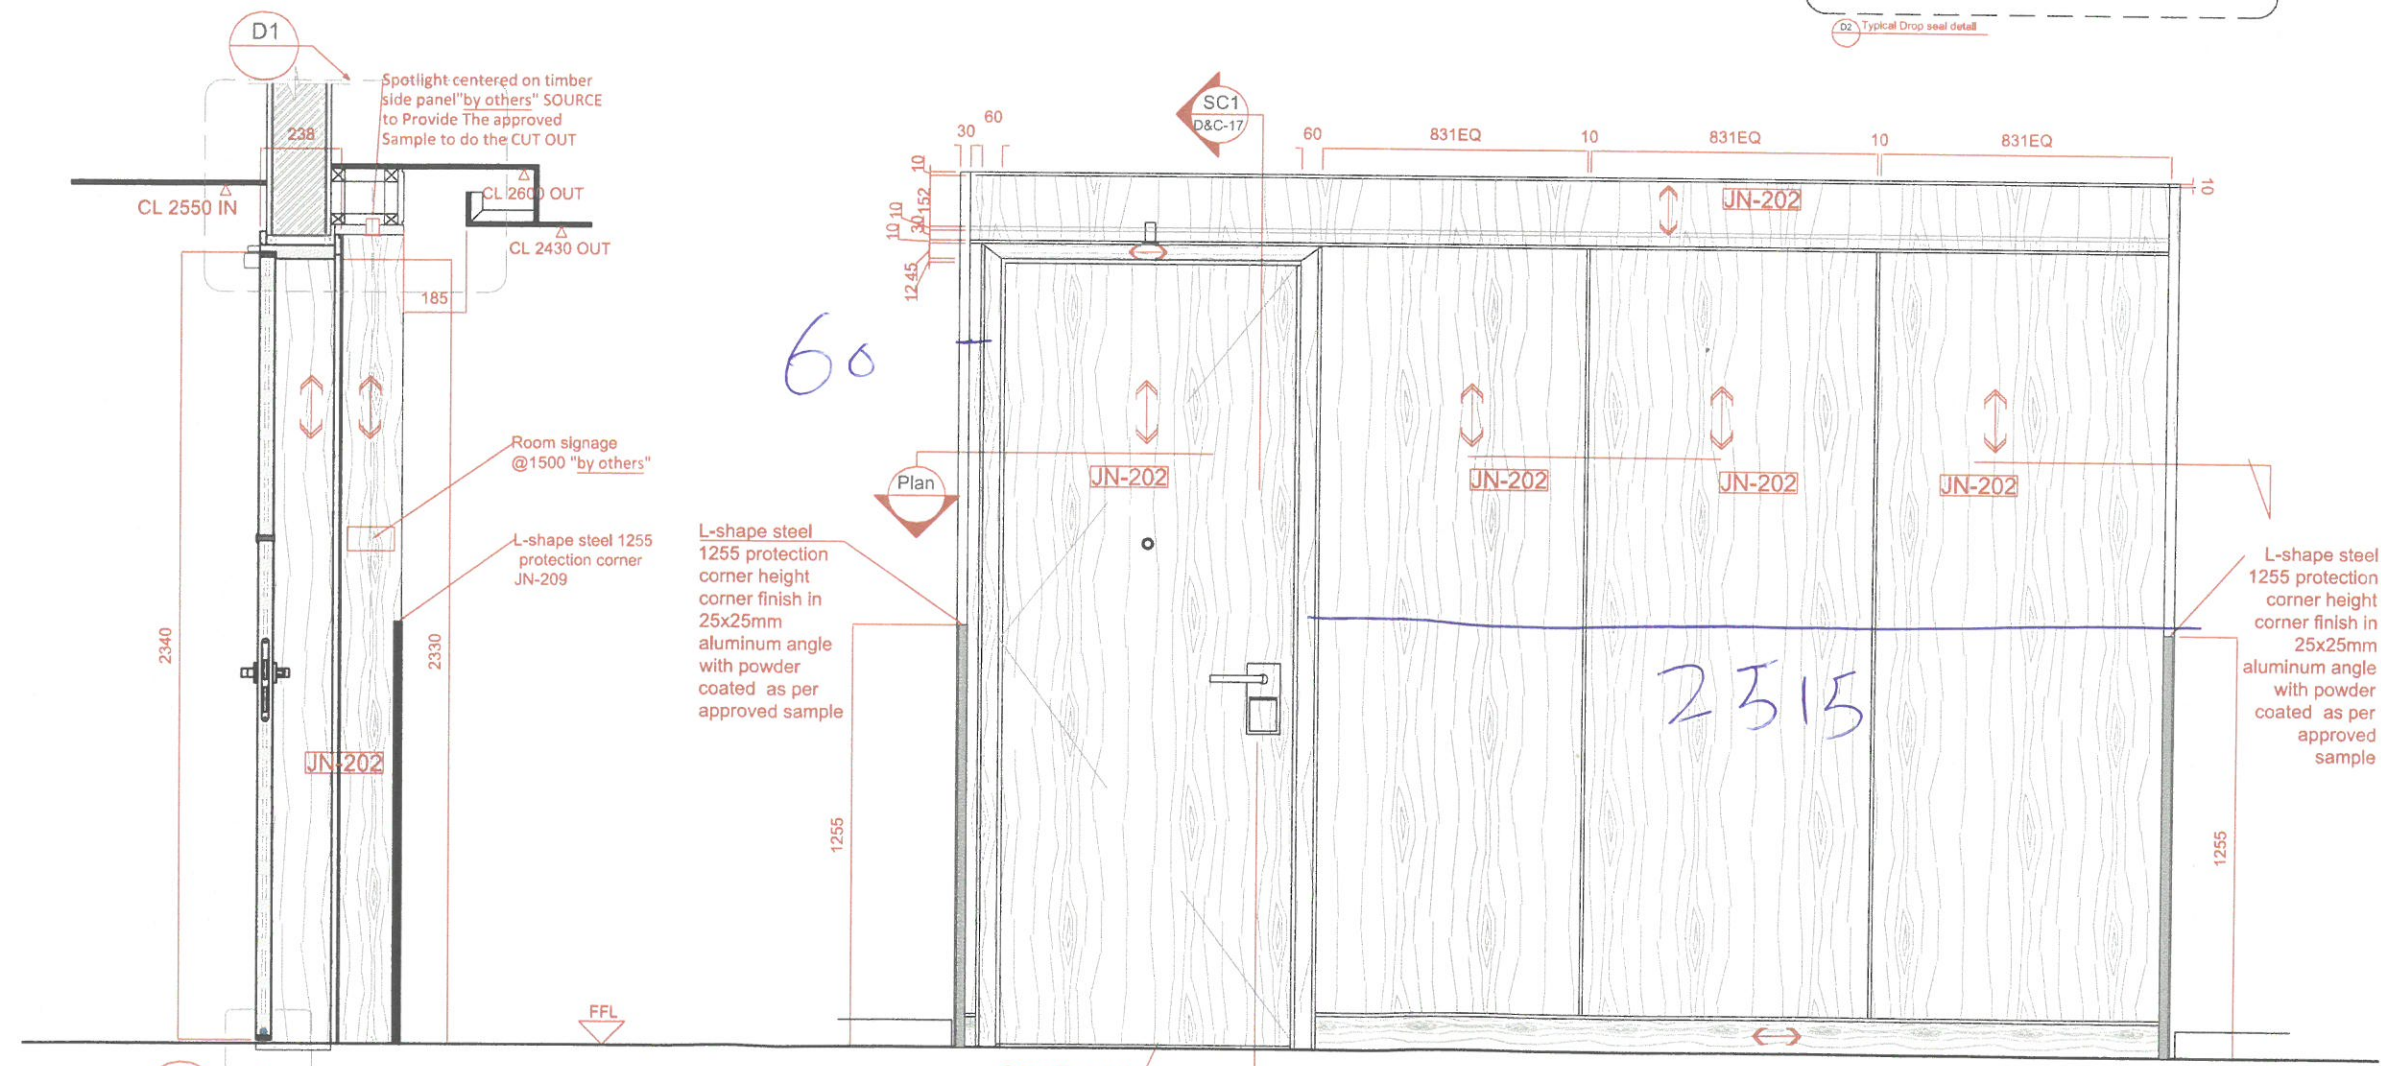

Project
Hyatt Regency Hotel
NG-Lagos-Ikeja

Owner

Date	Description
01-09-2023	A FOR APPROVAL
25-10-2023	B FOR APPROVAL
18-12-2023	C FOR APPROVAL

CORRIDOR/DOOR WALL PANELING TYPE E

3-E-2

For Approval

Project No. : NG23 - Hyatt Regency Hotel
Scale : A3 = 1 : 25
Drawn by : Damil
Checked : Kinan
Cad File : CAD File

Sheet title
Corridor Cladding Type E
Shop Drawing
Typical Floor 1-6

Dwg No. D&C-17 No. C

A outside view
D&C-17