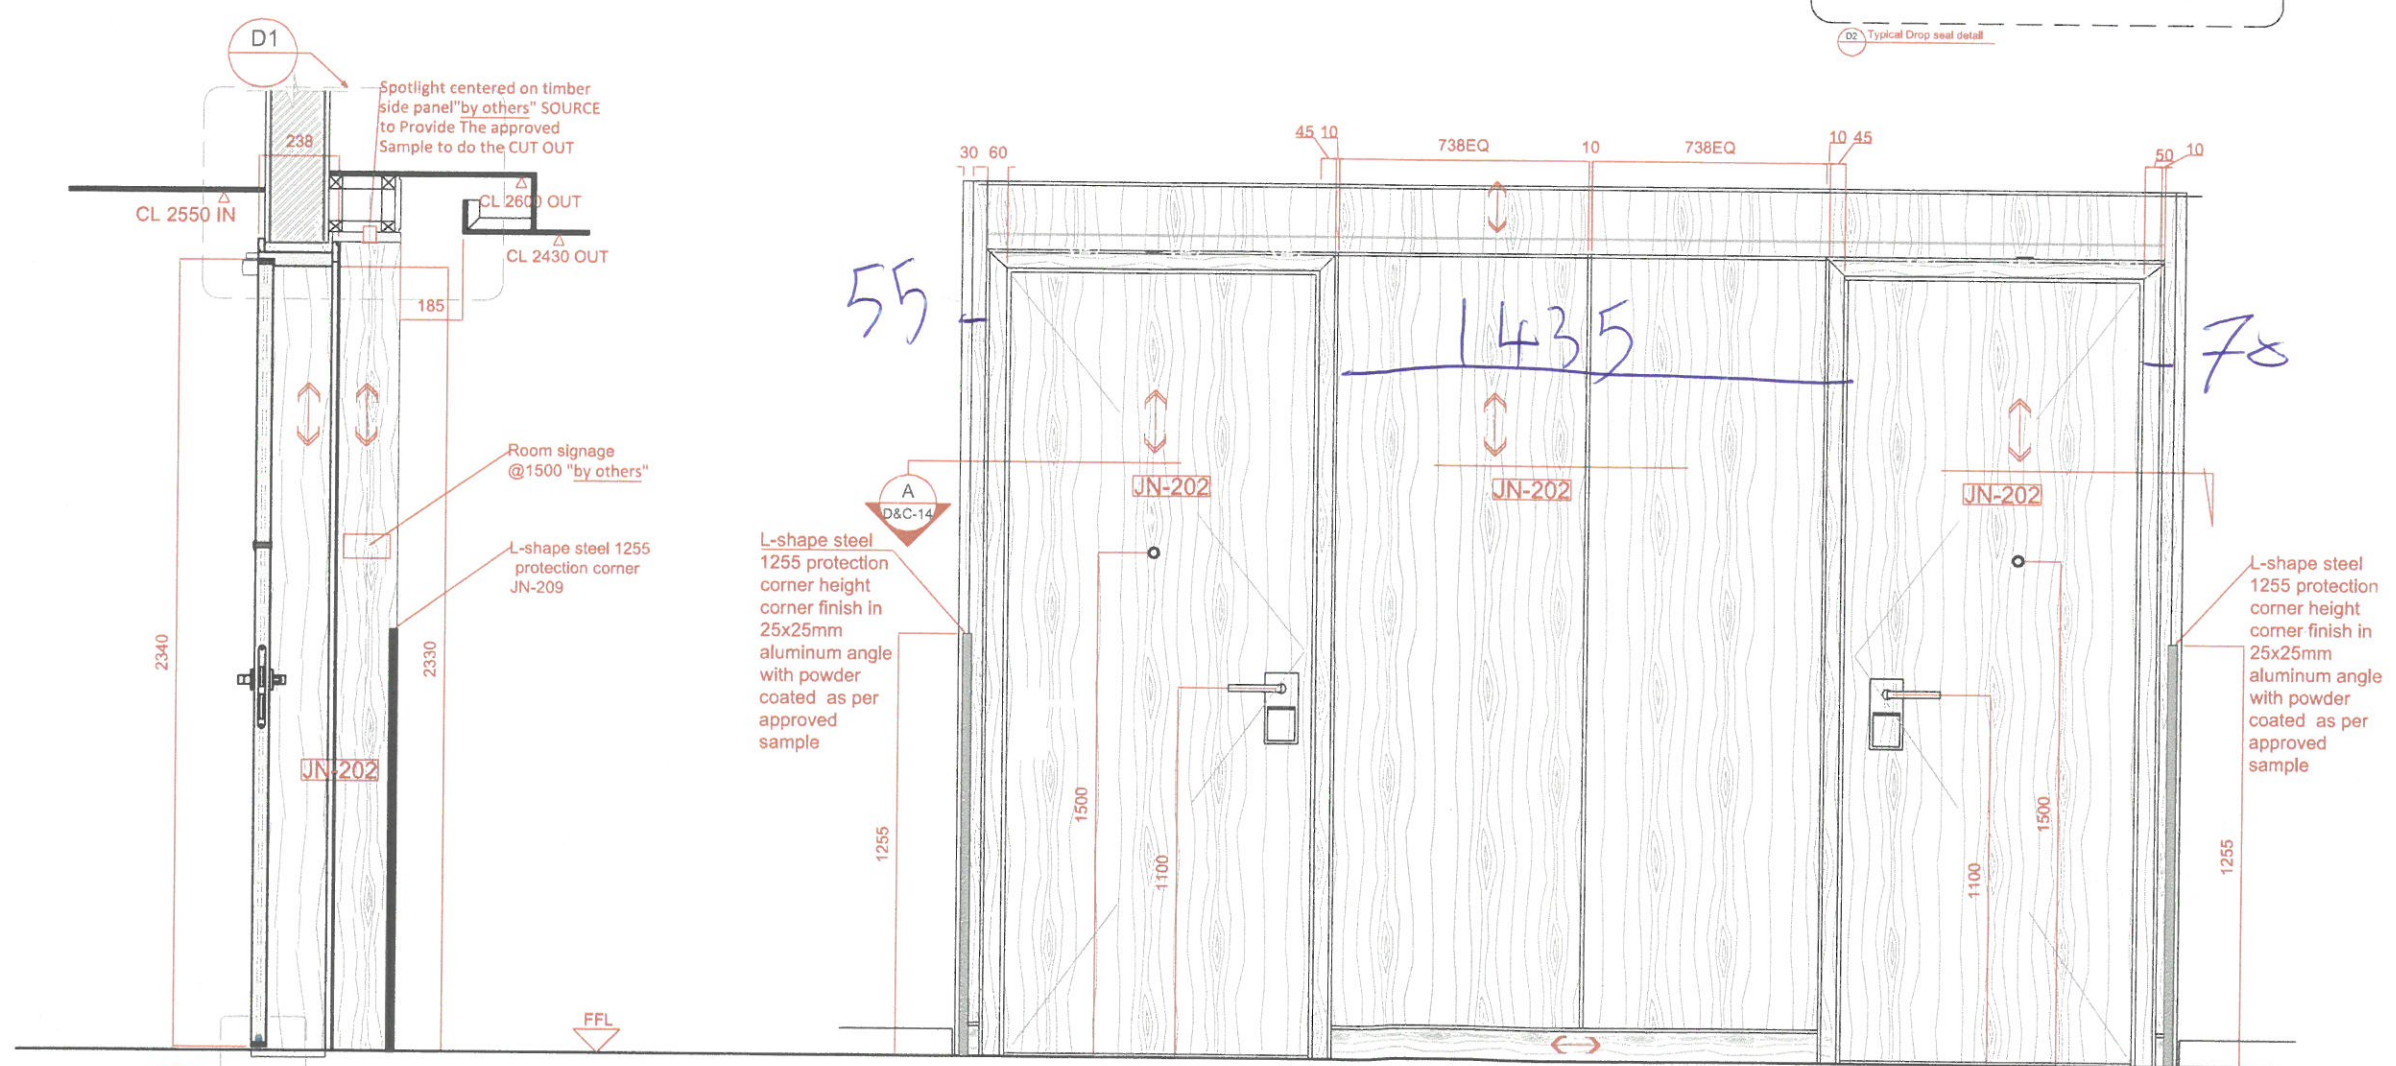

Project  
 Hyatt Regency Hotel  
 NG-Lagos-Ikeja  
 Owner

Date	Description
01-09-2023	A FOR APPROVAL
25-10-2023	B FOR APPROVAL
18-12-2023	C FOR APPROVAL

**CORRIDOR/DOOR WALL PANELING TYPE As MUR**

**2-MUR-1**

**For Approval**

Project No. : NG23 - Hyatt Regency Hotel  
 Scale : A3 = 1 : 25  
 Drawn by : Damil  
 Checked : Kinan  
 Cad File : CAD File

Sheet title  
 Corridor Cladding Type As MUR  
 Shop Drawing  
 Typical Floor 1-6

Dwg No. : D&C-15  
 No. : C