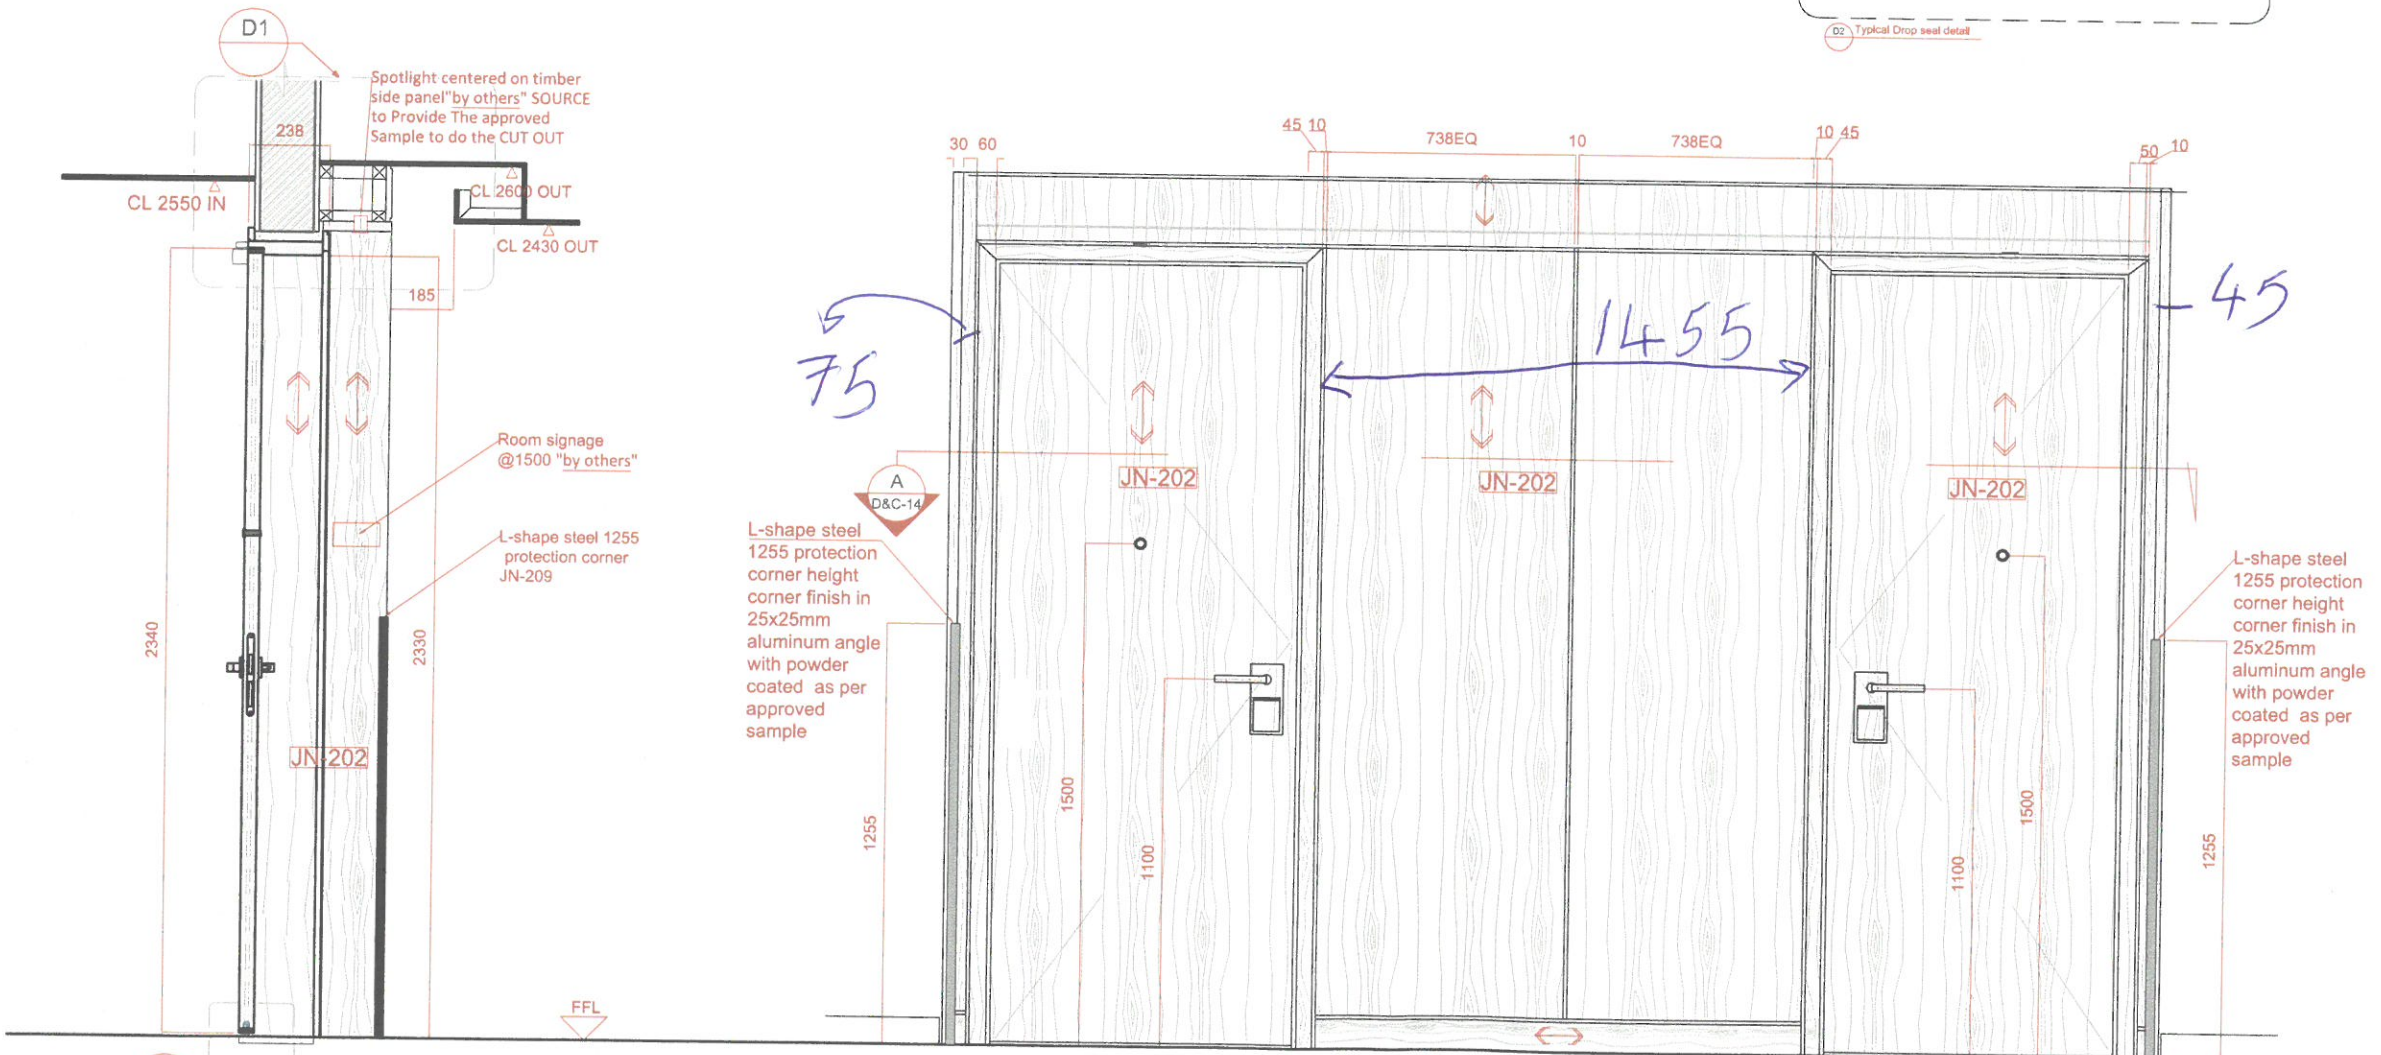

Project
Hyatt Regency Hotel
NG-Lagos-Ikeja

Owner

Date	Description
01-09-2023	A FOR APPROVAL
25-10-2023	B FOR APPROVAL
18-12-2023	C FOR APPROVAL

CORRIDOR/DOOR WALL PANELING TYPE As MUR

1-MUR-7

For Approval

Project No. : NG23 - Hyatt Regency Hotel
Scale : A3 = 1 : 25
Drawn by : Damil
Checked : Kinan
Cad File : CAD File

Sheet title
Corridor Cladding Type As MUR
Shop Drawing

Typical Floor 1-6

Dwg No. : D&C-15
No. : C