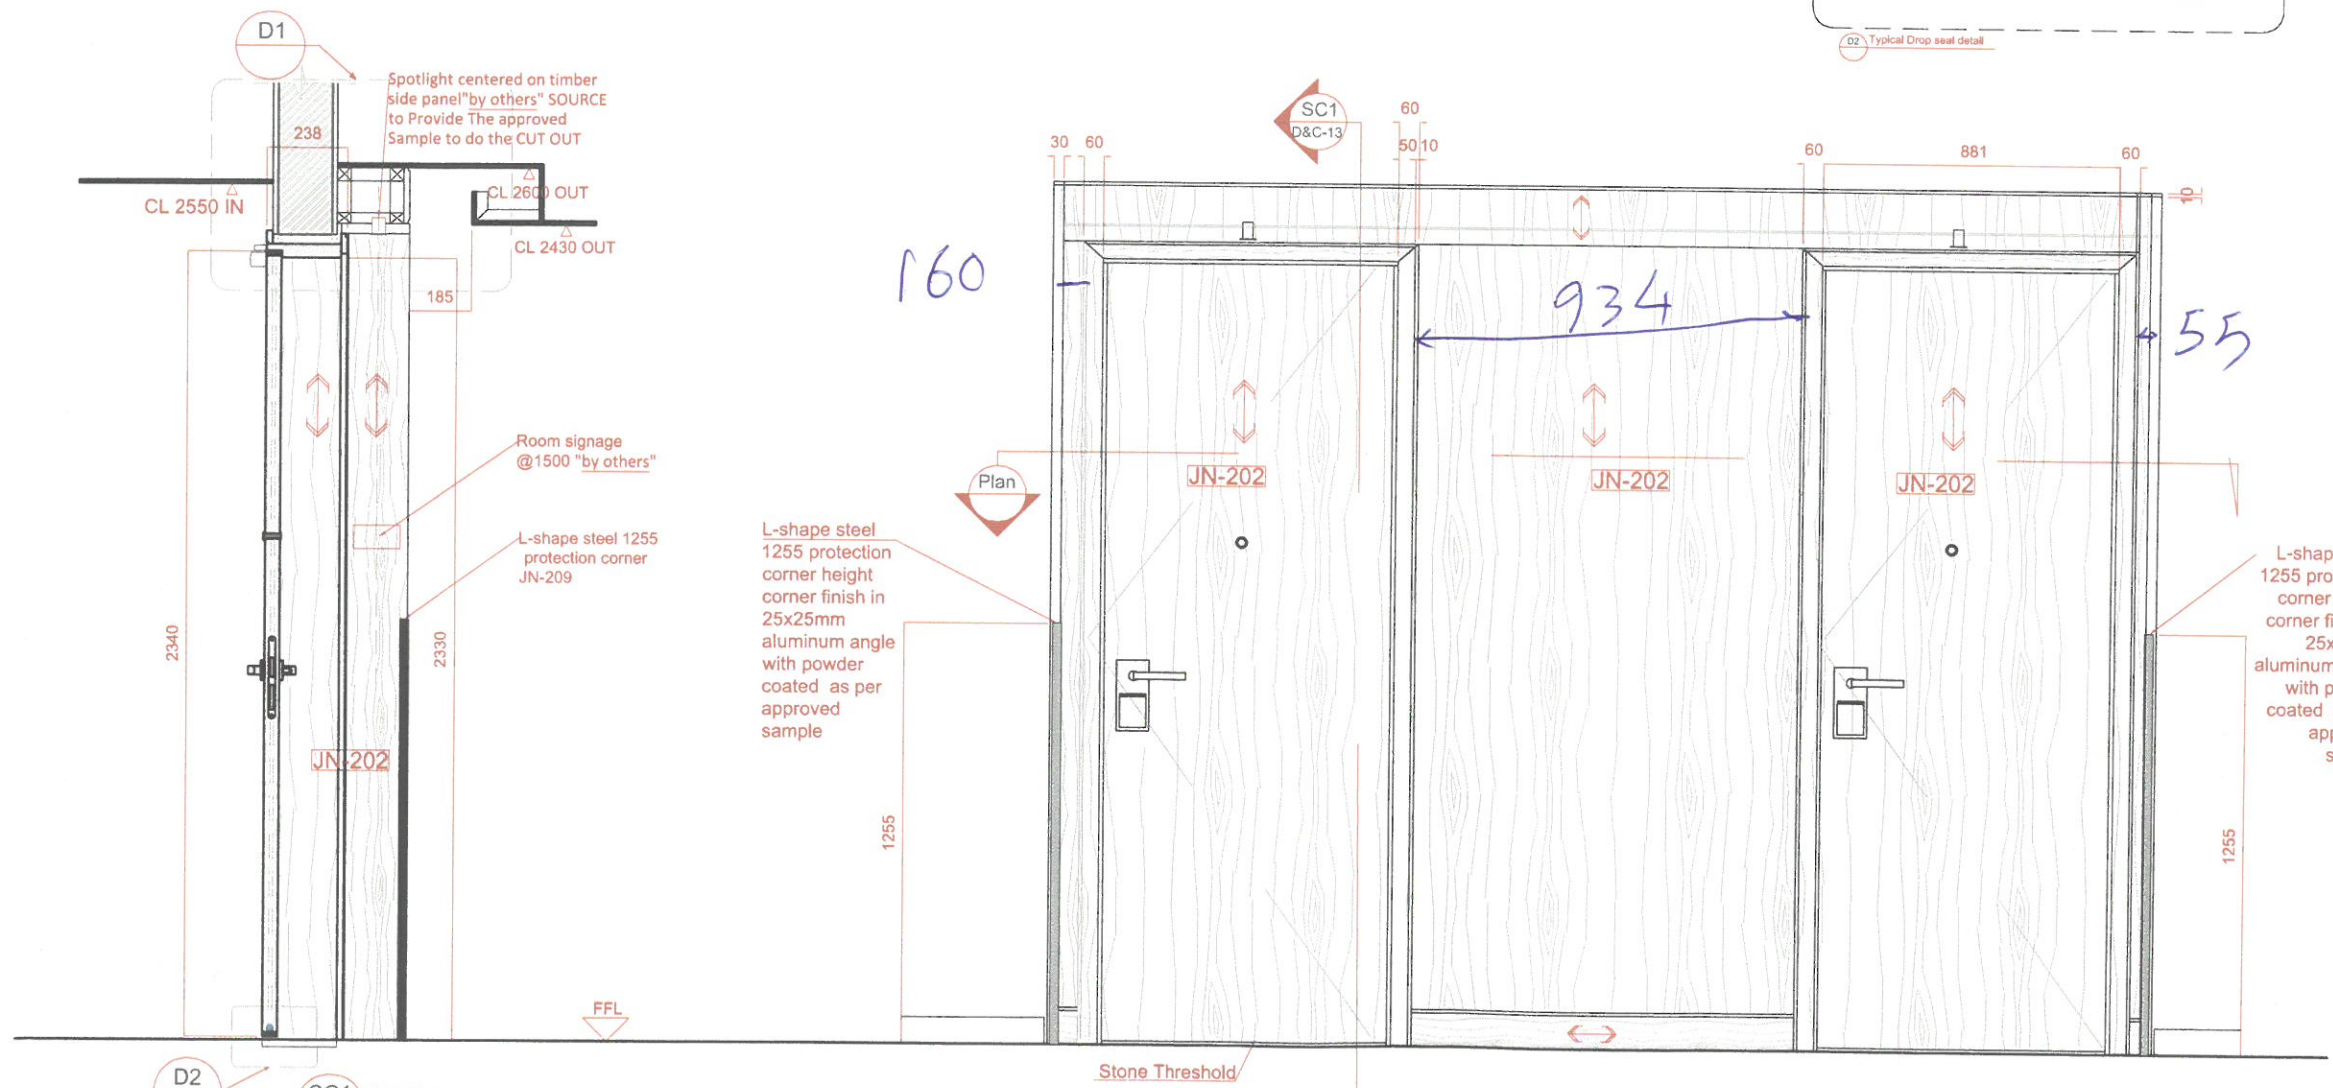

Project  
**Hyatt Regency Hotel  
NG-Lagos-Ikeja**

Owner

Date	Description
01-09-2023	A FOR APPROVAL
25-10-2023	B FOR APPROVAL
18-12-2023	C FOR APPROVAL

**For Approval**

Project No. : NG23 - Hyatt Regency Hotel  
Scale : A3 = 1 : 25  
Drawn by : Damil  
Checked : Kinan  
Cad File : CAD File

Sheet title  
**Corridor Cladding Type D  
Shop Drawing  
Typical Floor 1-6**

Dwg No. : D&C-13  
No. : C

**CORRIDOR/DOOR WALL PANELING TYPE D 1-D-1**